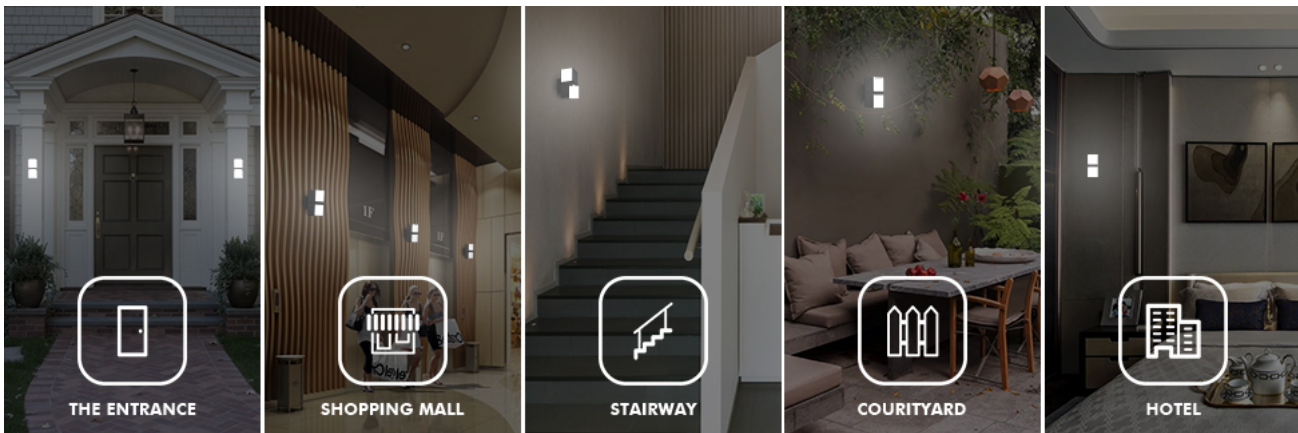

INTERGRATED LED WALL LIGHT

Led integrated, You no longer need to change bulbs! We promise 5 years service for your rights and interests.