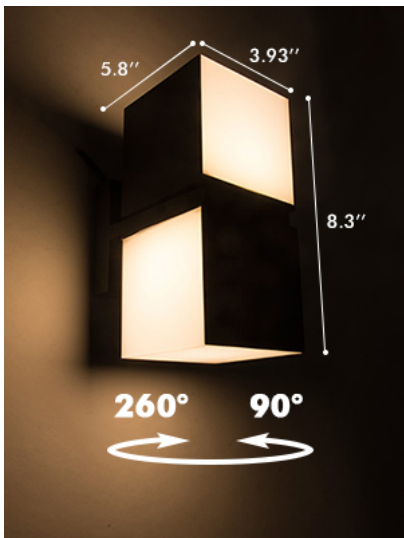

Product Description

LIGHT YOUR WAY HOME

- 40+ years of history
- 800+ products patents worldwide
- 150+ countries covered
- 30+ brand agents worldwide
- 9 times design awards
- 9 design teams worldwide
- 5 factories worldwide
- 4 central warehouse worldwide

European Brand

WON AWARD FOR
IF Design Award and Reddot

reddot award 2021
winner

LUTEC

REDDOT AWARD WINNER

BRINGS YOU THE PEACE AND DELIGHT OF NIGHTTIME

LED rubik's cube wall lamp
Two moveable heads
Energy efficiency&long lasting