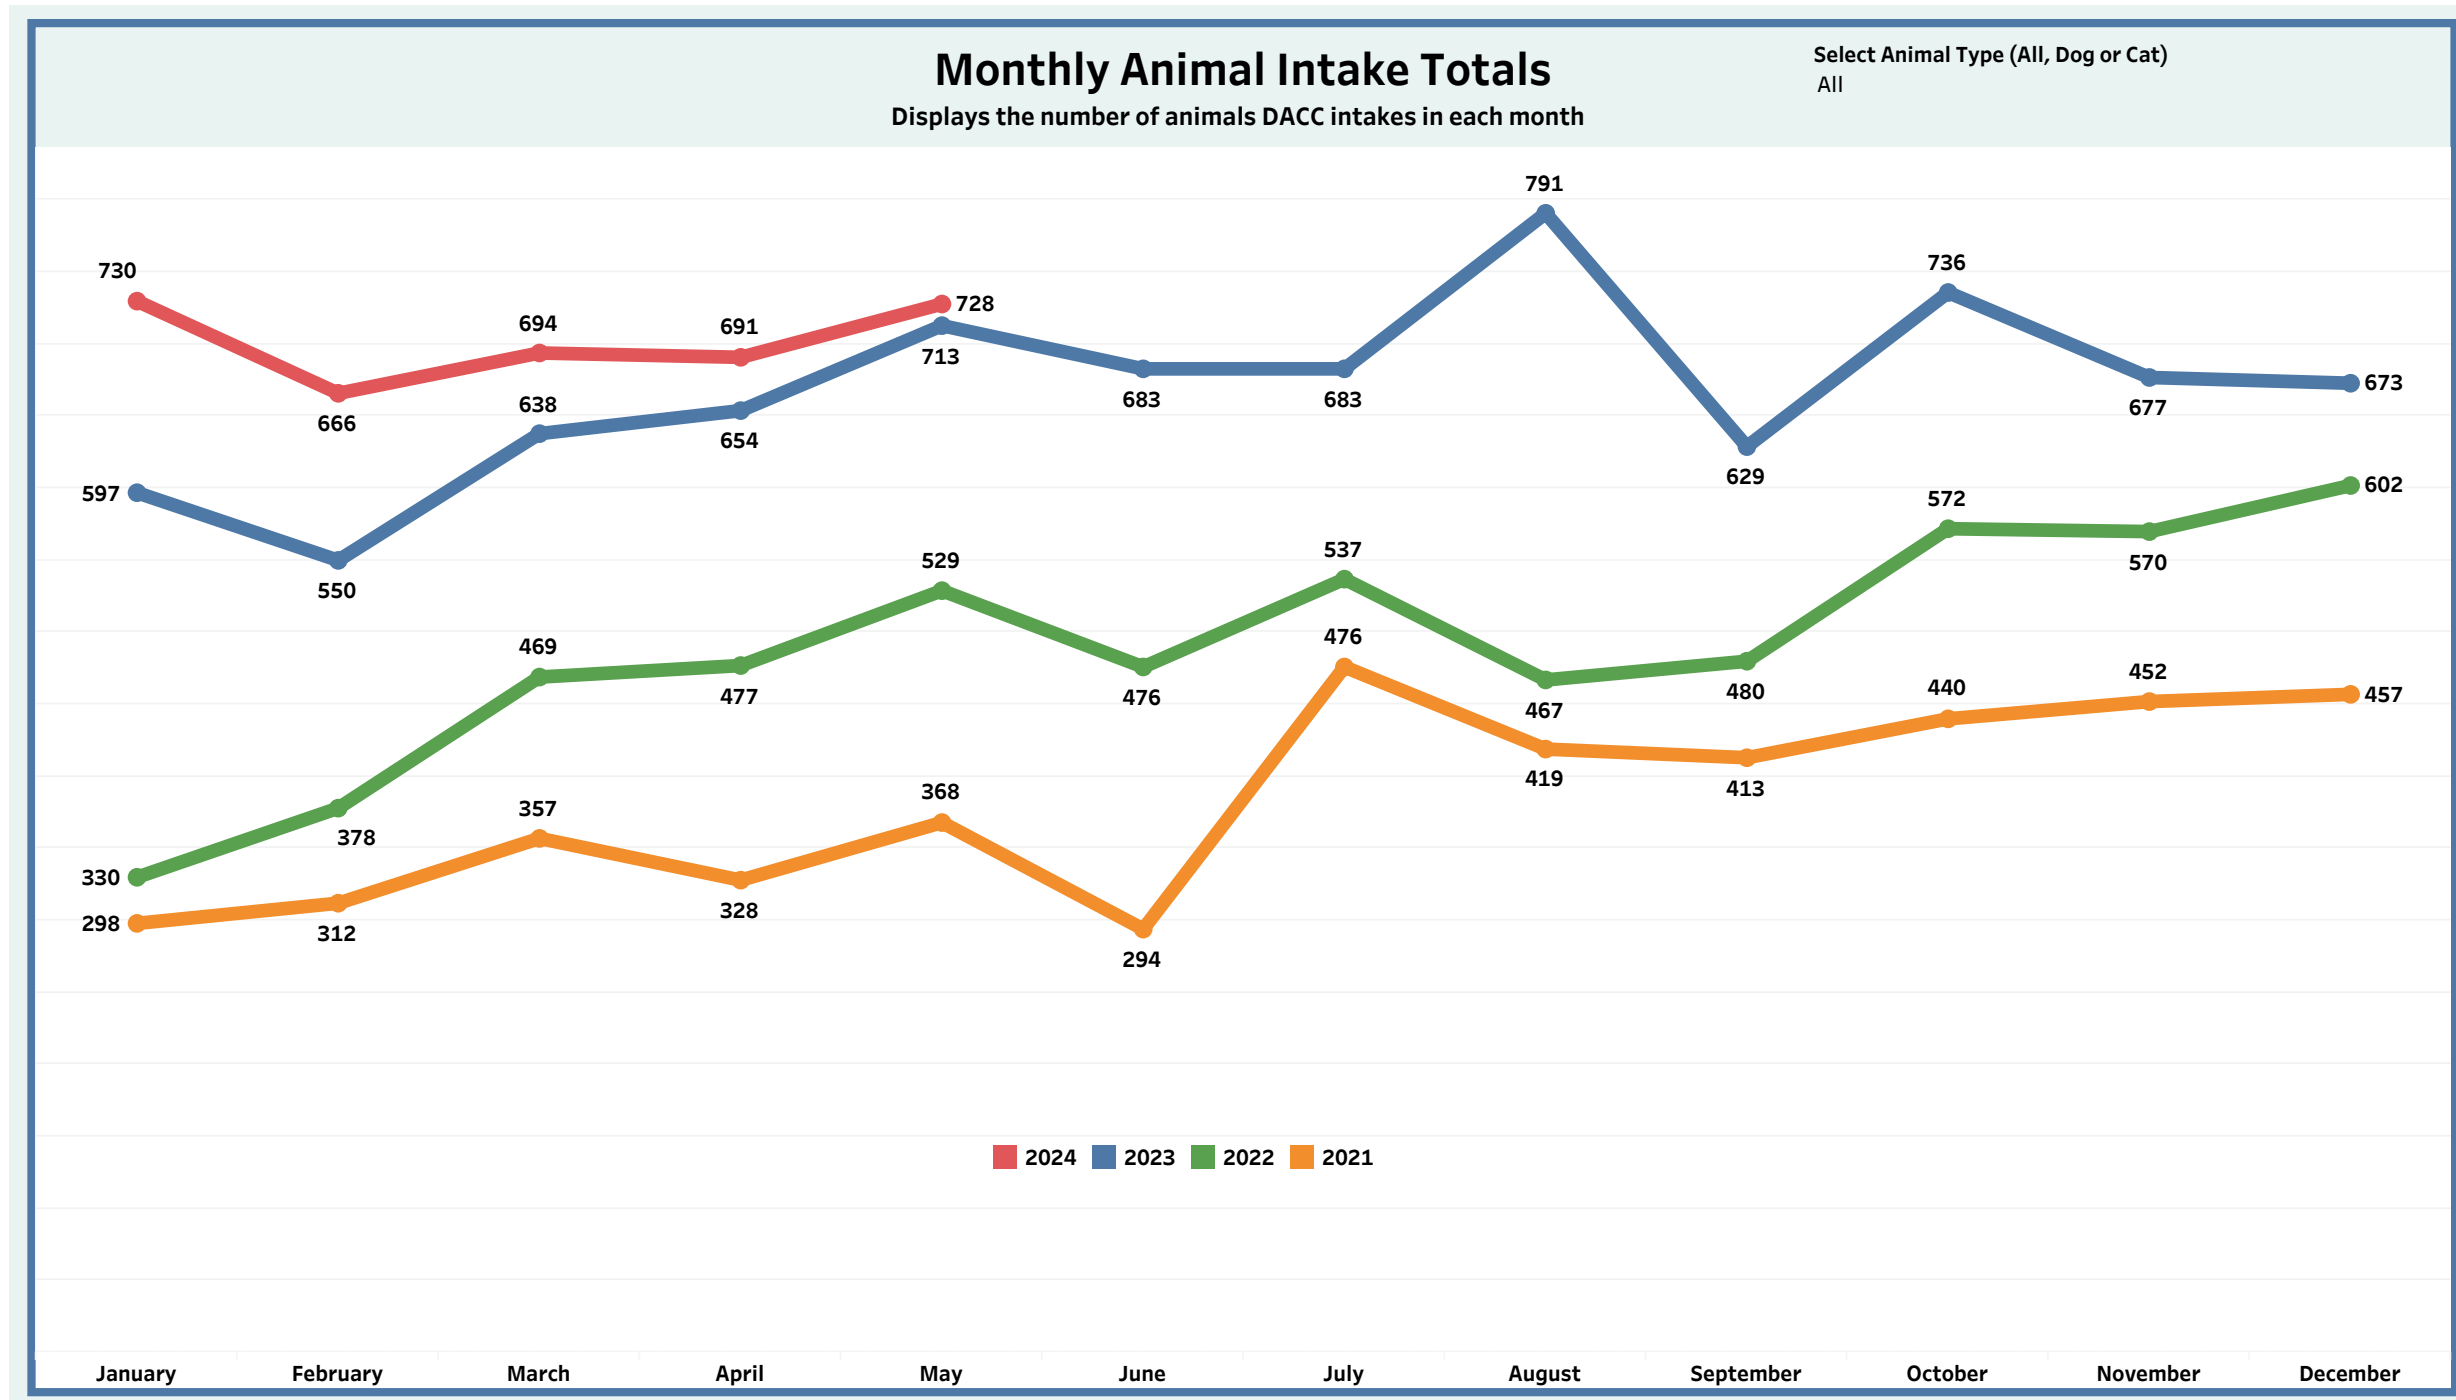

Detroit Animal Control

Monthly Metrics as of June 1, 2024

Monthly Metrics

Due to increased public interest in Detroit Animal Control, the General Services Department is making operational data available in an effort towards transparency. We believe it is important to give insight into the daily demands of Detroit Animal Control and to let the public and our partners know of our efforts on behalf of the citizens of Detroit.

You will find data since January 2021 in the following categories: **Dog Bite Reporting / ACO Responses / Monthly Intakes / Inbound calls to 922-DOGS/ Bites Reported & Confirmed**

- Dog Bite Reporting
- Animal Control Officer Responses
- Monthly Intakes
- Inbound Calls 922-DOGS
- Monthly DAC vs Health Department (HD) Bites Reported