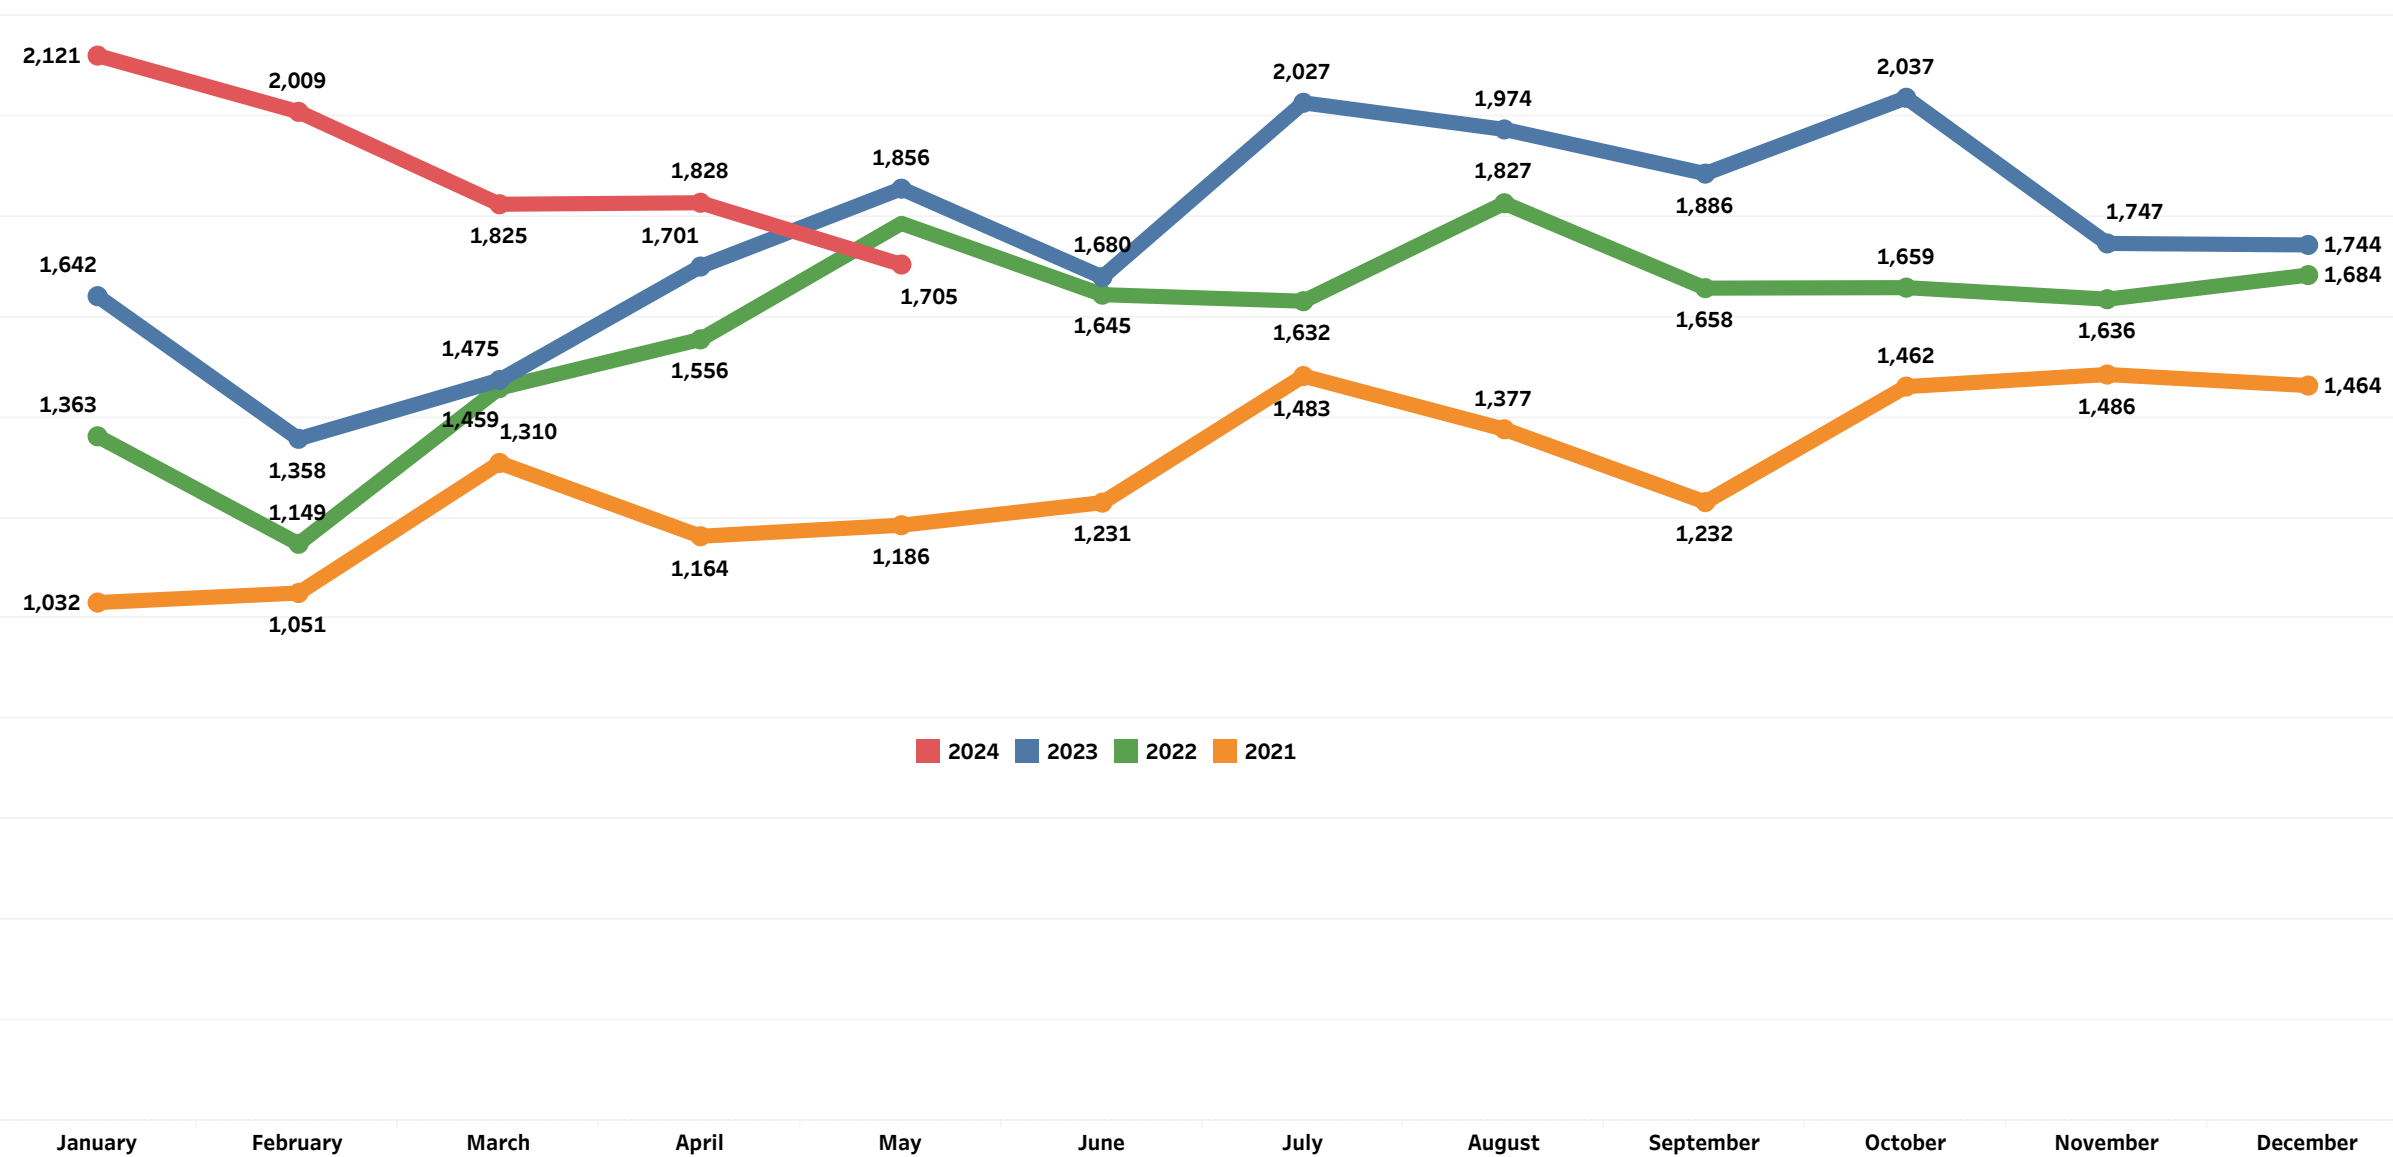

Monthly Metrics as of June 1, 2024

Monthly Metrics

Due to increased public interest in Detroit Animal Control, the General Services Department is making operational data available in an effort towards transparency. We believe it is important to give insight into the daily demands of Detroit Animal Control and to let the public and our partners know of our efforts on behalf of the citizens of Detroit.

Monthly Animal Control Officer Responses

Displays the number of truck responses by month

Detroit Animal Control

Monthly Metrics as of June 1, 2024

Monthly Metrics

Due to increased public interest in Detroit Animal Control, the General Services Department is making operational data available in an effort towards transparency. We believe it is important to give insight into the daily demands of Detroit Animal Control and to let the public and our partners know of our efforts on behalf of the citizens of Detroit.