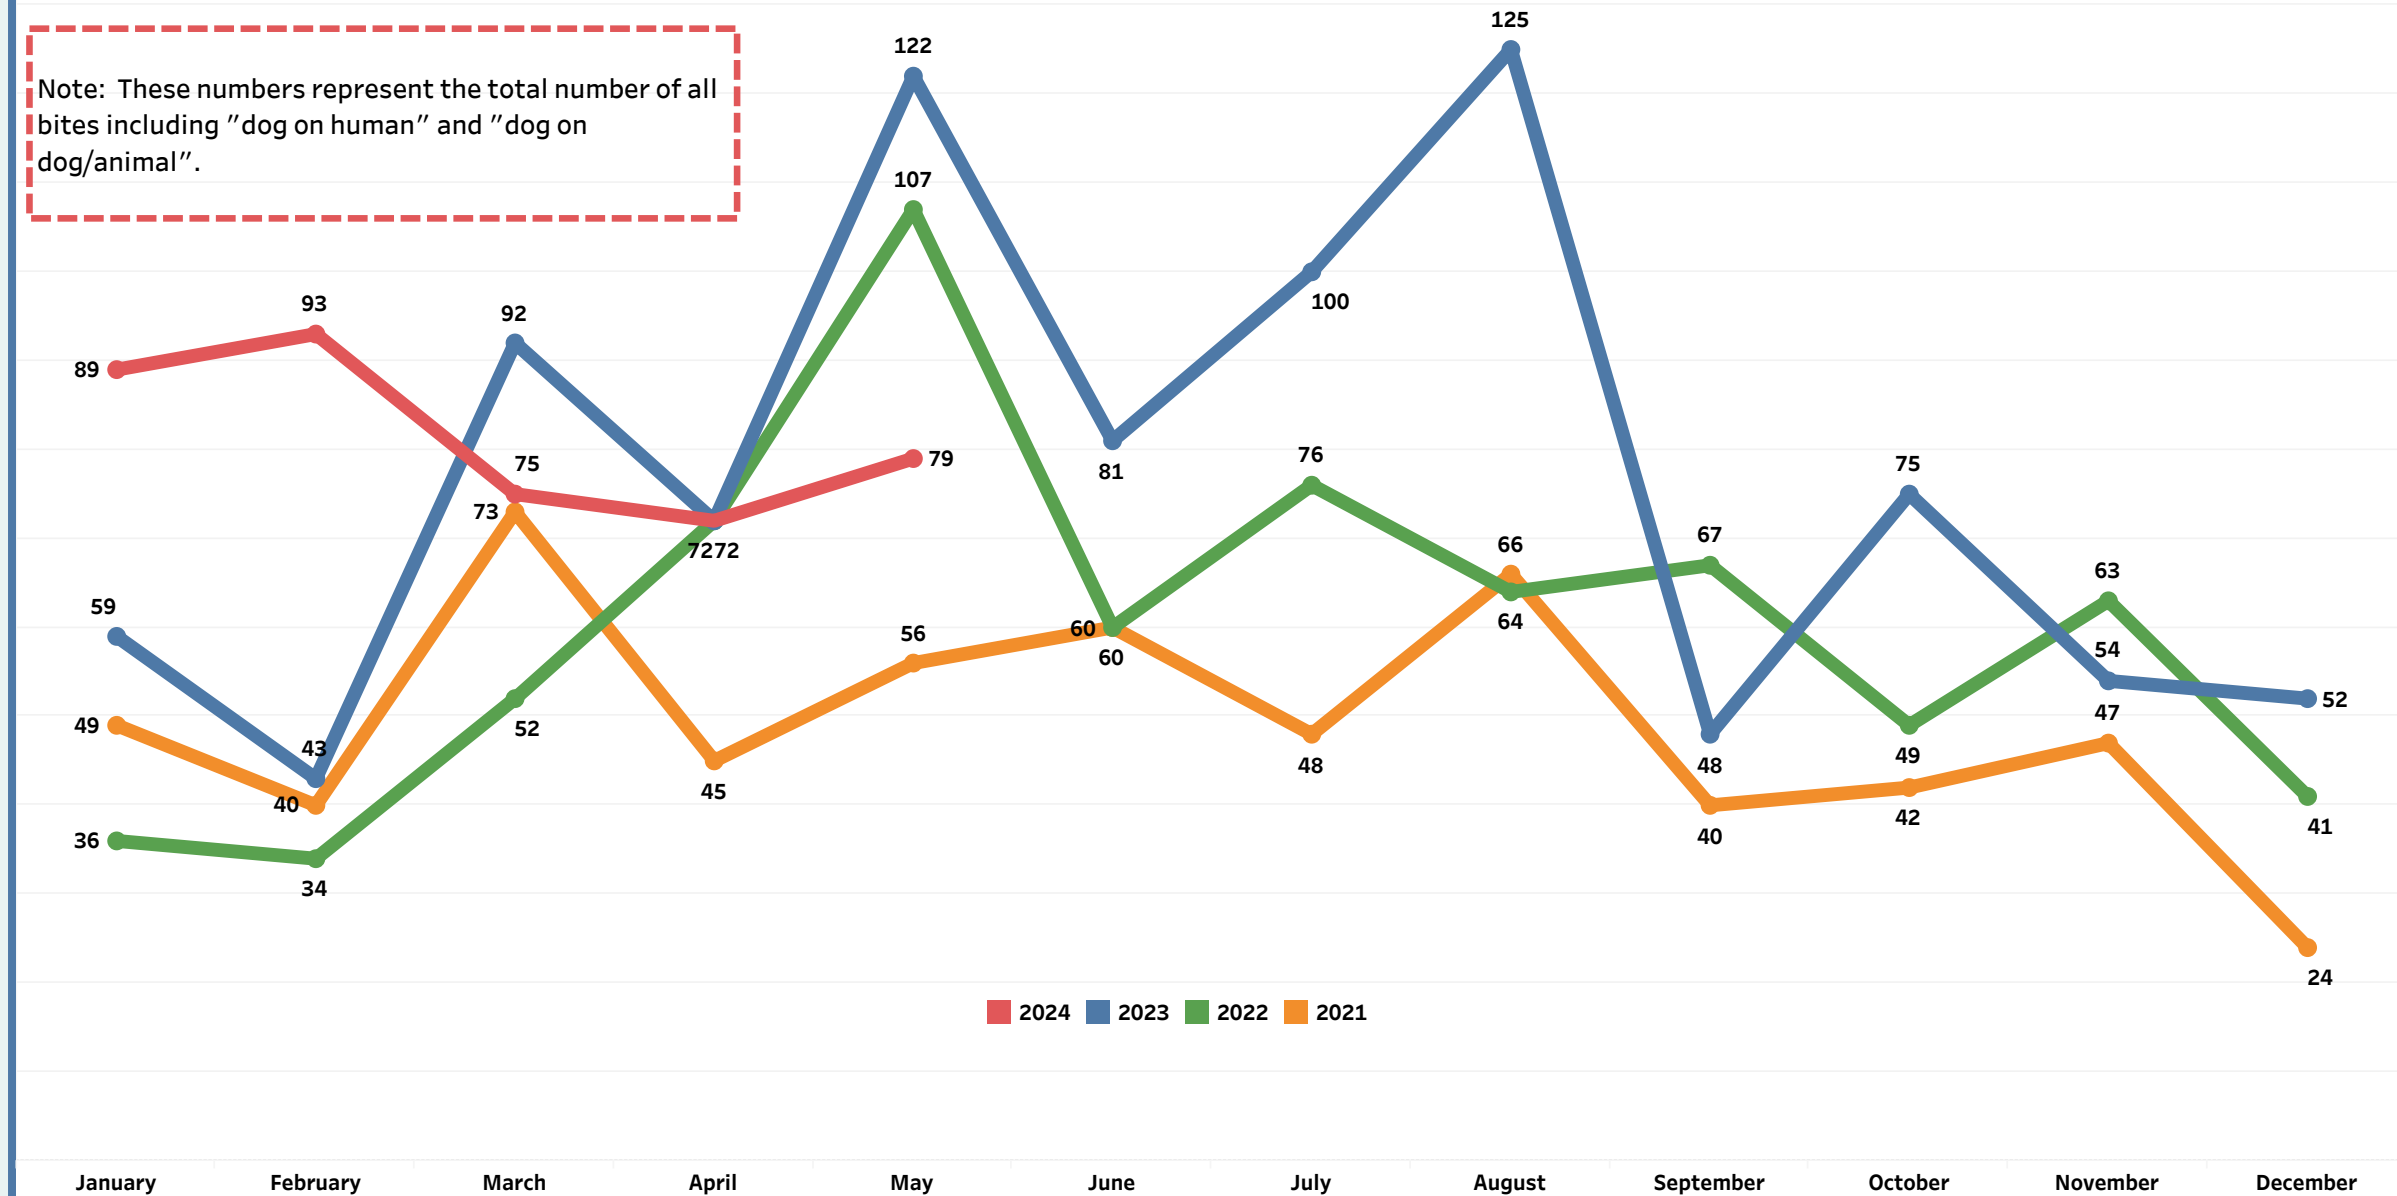

Detroit Animal Control

Monthly Metrics as of June 1, 2024

Monthly Metrics

Due to increased public interest in Detroit Animal Control, the General Services Department is making operational data available in an effort towards transparency. We believe it is important to give insight into the daily demands of Detroit Animal Control and to let the public and our partners know of our efforts on behalf of the citizens of Detroit.

Dog Bite Reporting

Displays the number of bite reports received by month .

Note: These numbers represent the total number of all bites including "dog on human" and "dog on dog/animal".

Detroit Animal Control