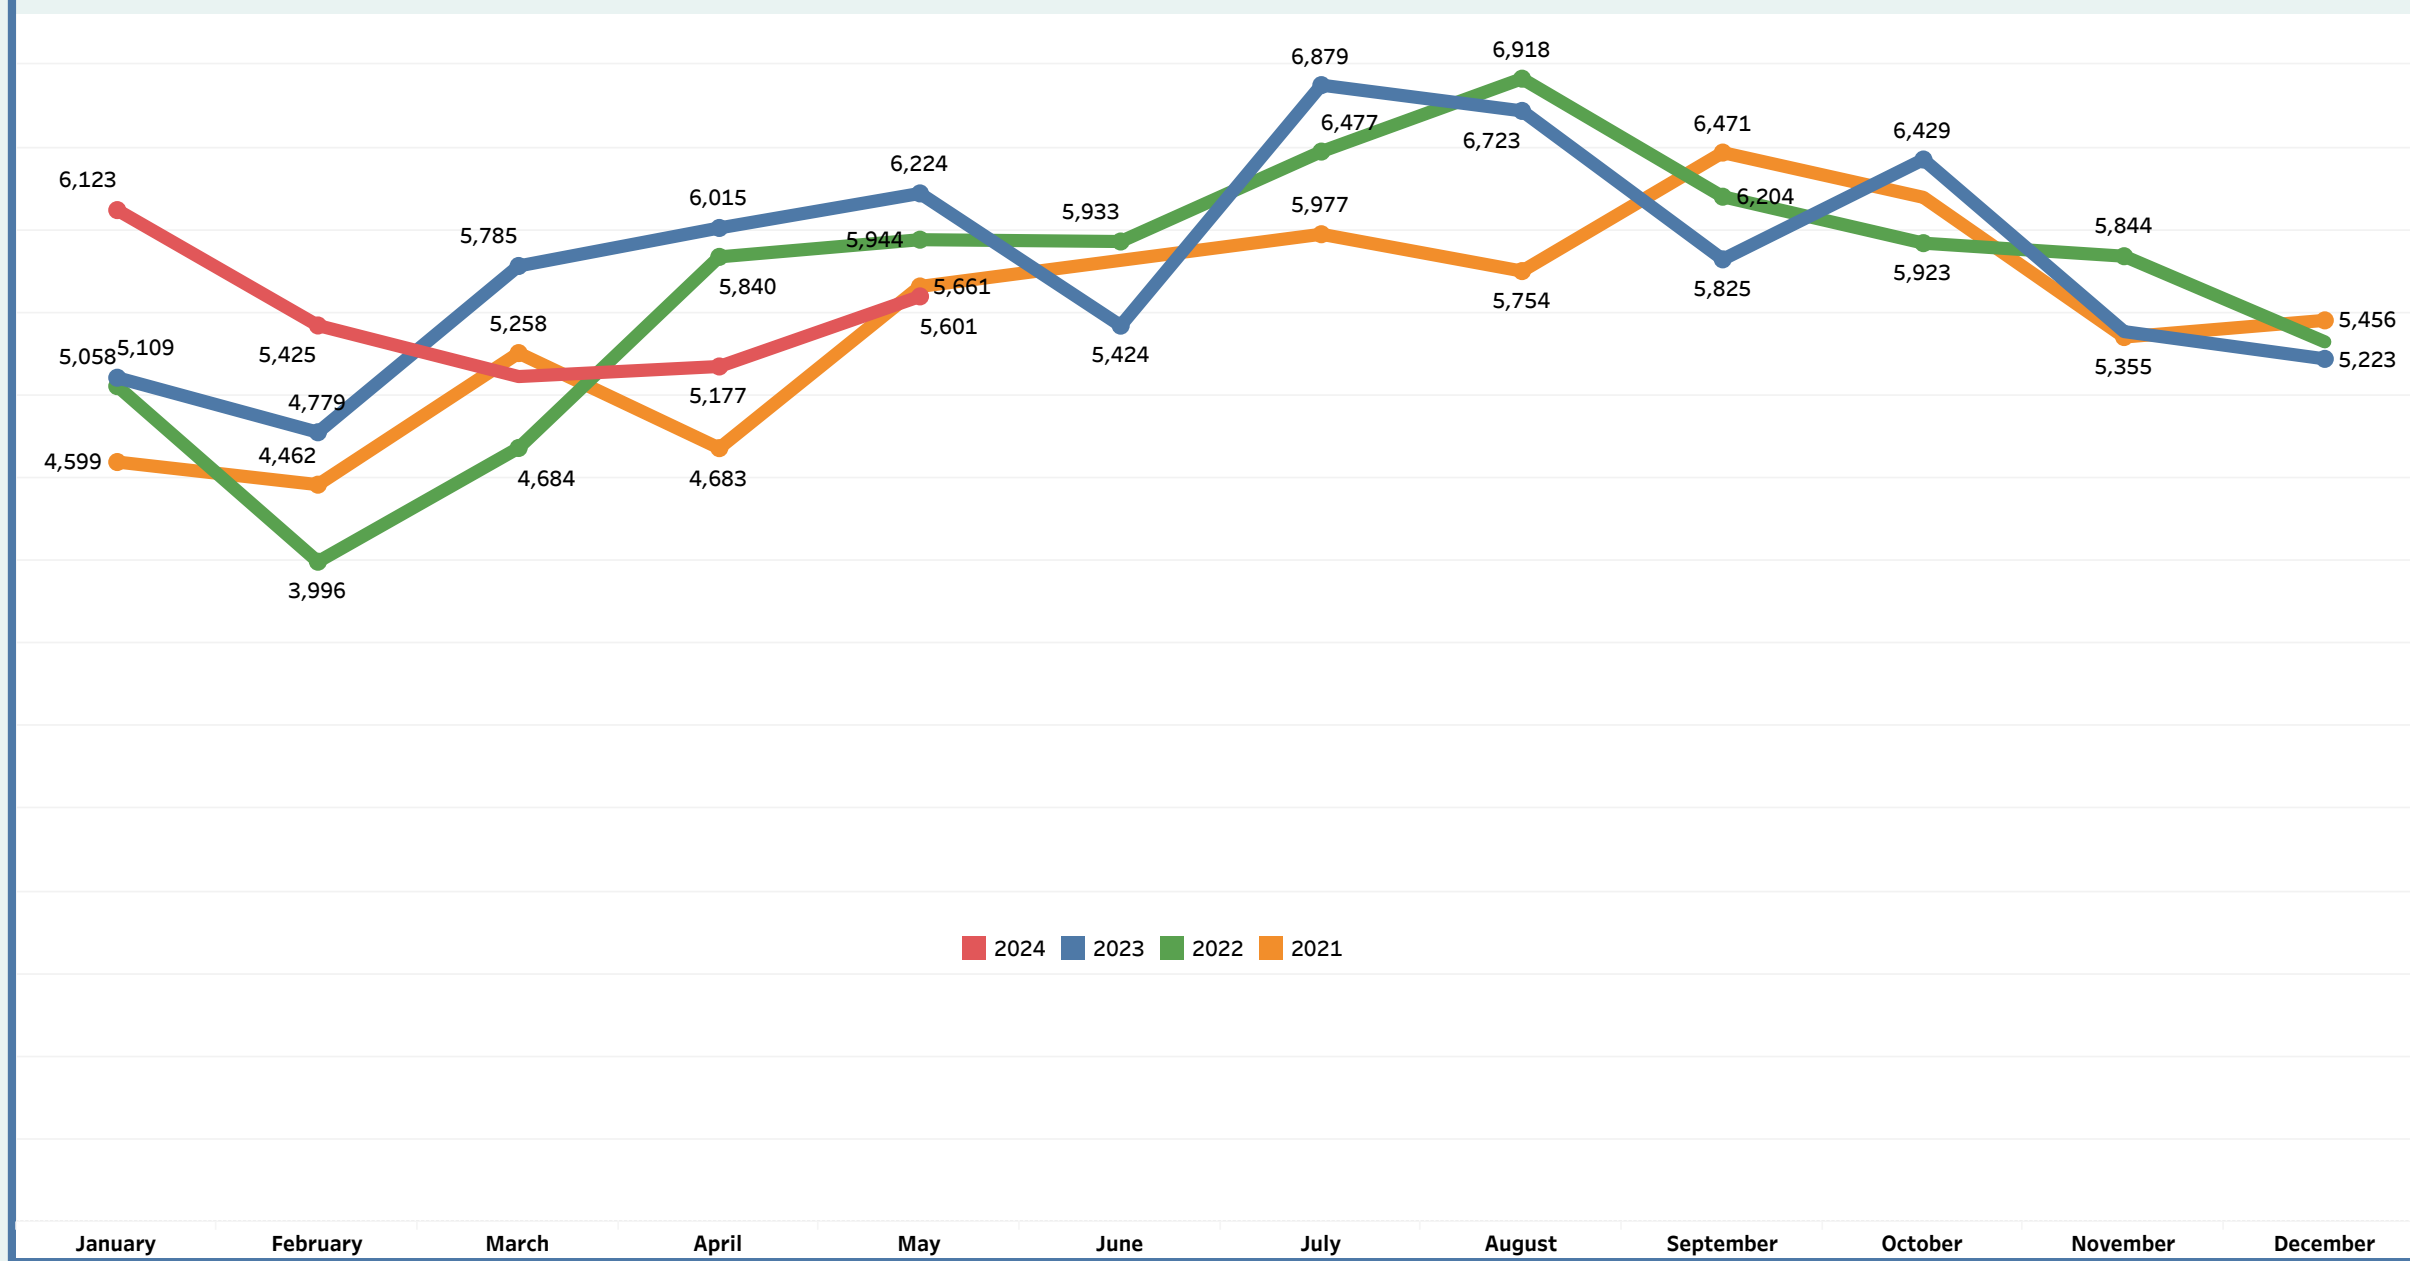

Detroit Animal Control

Monthly Metrics as of June 1, 2024

Monthly Metrics

Due to increased public interest in Detroit Animal Control, the General Services Department is making operational data available in an effort towards transparency. We believe it is important to give insight into the daily demands of Detroit Animal Control and to let the public and our partners know of our efforts on behalf of the citizens of Detroit.

You will find data since January 2021 in the following categories: **Dog Bite Reporting / ACO Responses / Monthly Intakes / Inbound calls to 922-DOGS/ Bites Reported & Confirmed**

Dog Bite Reporting	Animal Control Officer Responses	Monthly Intakes	Inbound Calls 922-DOGS	Monthly DAC vs Health Department (HD) Bites Reported

Monthly Inbound Call Activity

Displays the number of calls received each month