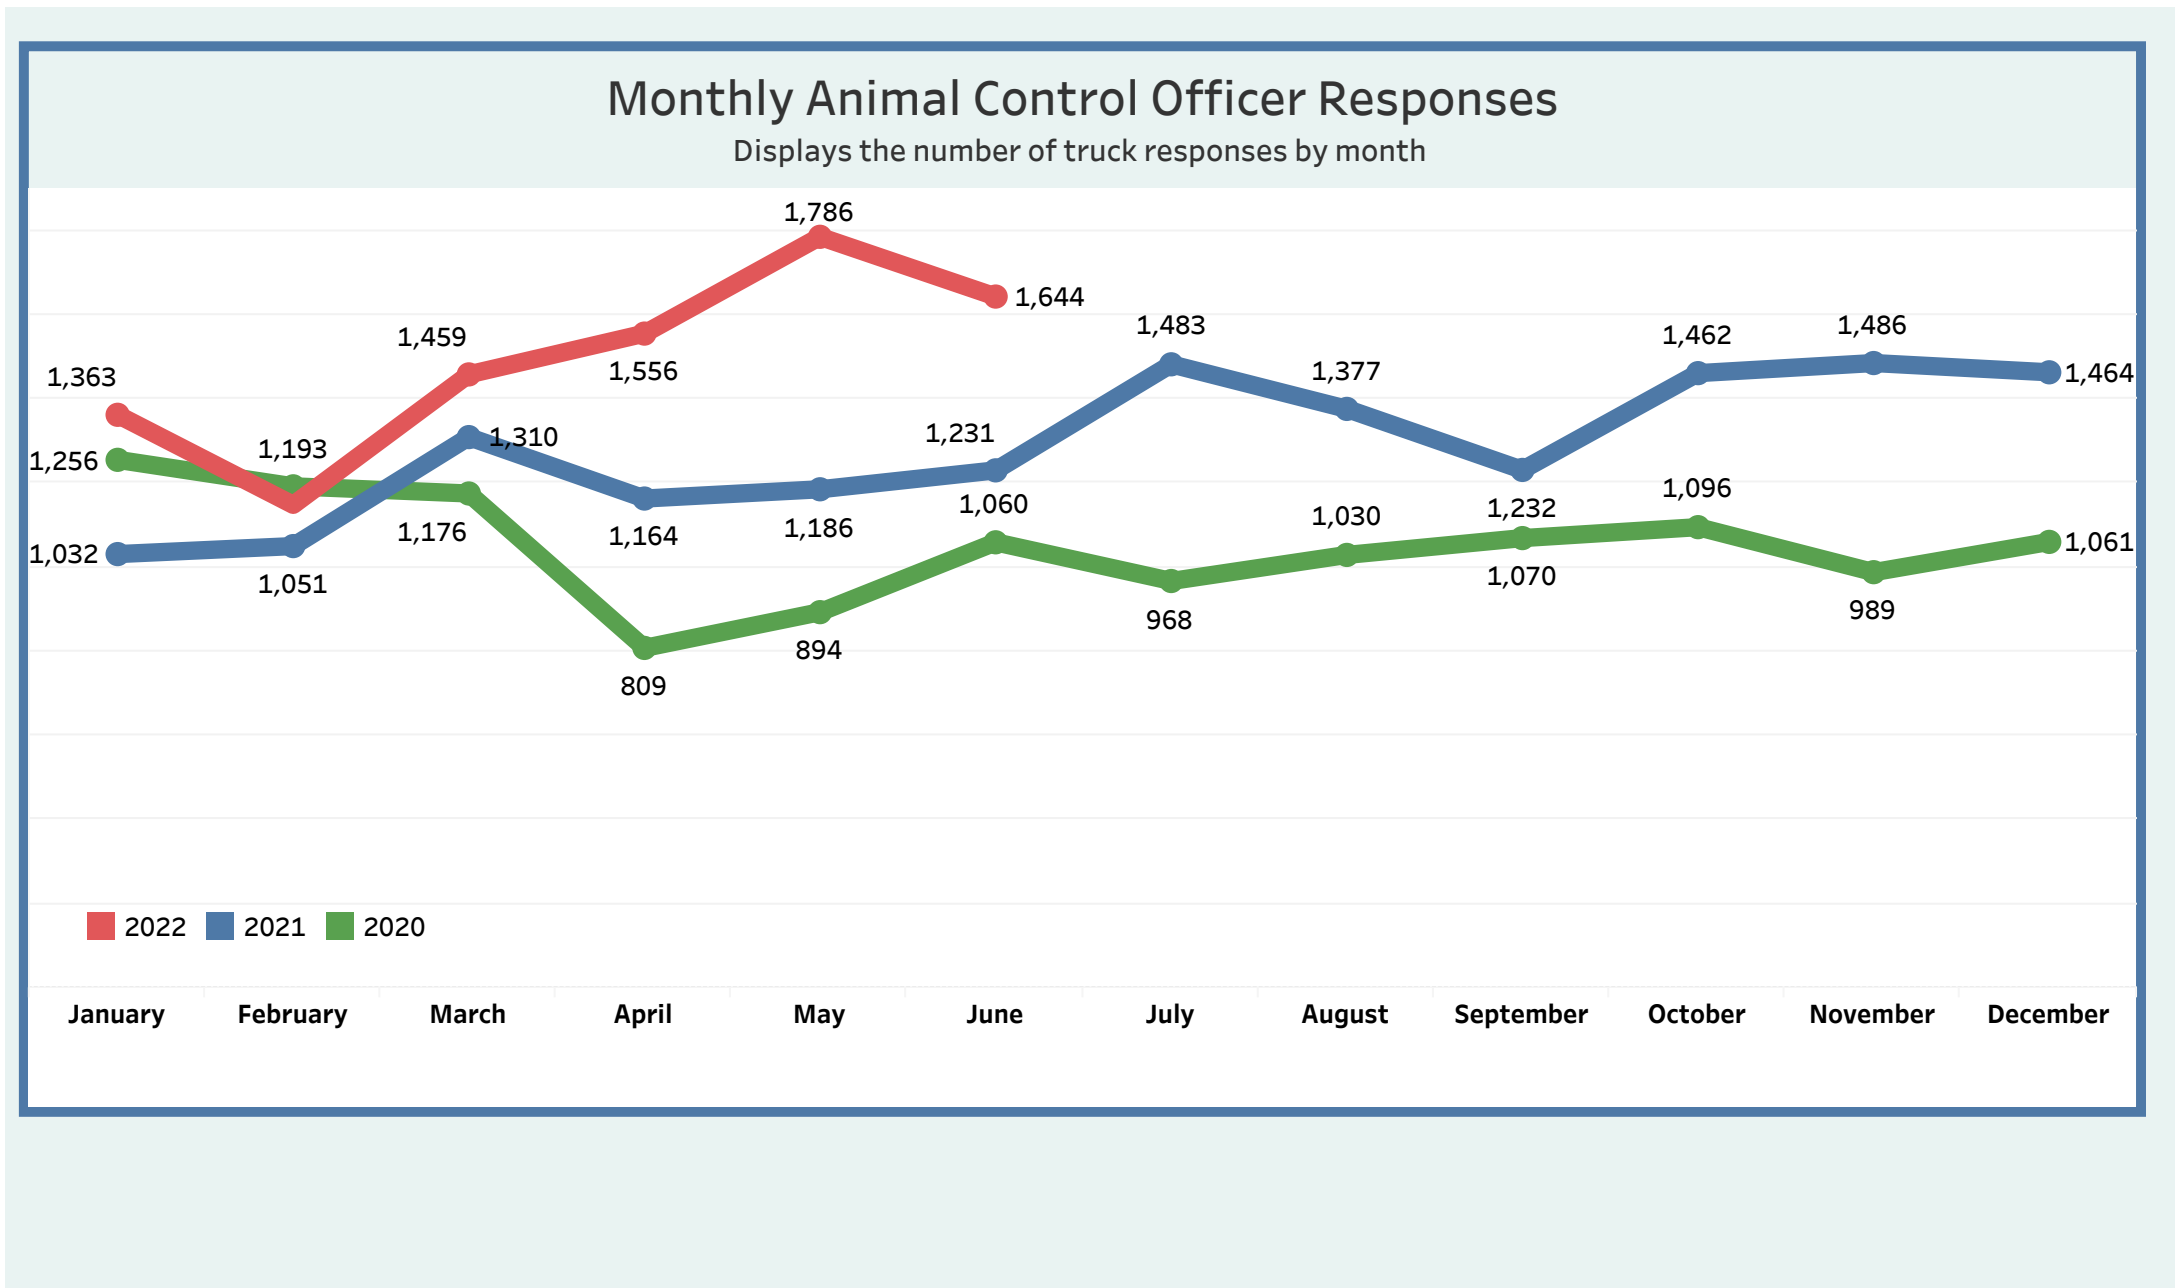

You will find data since January 2020 in the following categories: **Dog Bite Reporting** / **ACO Responses** / **Monthly Intakes** / **Inbound calls to 922-DOGS**

- Dog Bite Reporting**
- Animal Control Officer Responses
- Monthly Intakes
- Inbound Calls 922-DOGS

Detroit Animal Care & Control

Monthly Metrics as of June 2022

Monthly Metrics

Due to increased public interest in Detroit Animal Control, the General Services Department is making operational data available in an effort towards transparency. We believe it is important to give insight into the daily demands of Detroit Animal Control and to let the public and our partners know of our efforts on behalf of the citizens of Detroit.

You will find data since January 2020 in the following categories: **Dog Bite Reporting** / **ACO Responses** / **Monthly Intakes** / **Inbound calls to 922-DOGS**

Dog Bite Reporting	Animal Control Officer Responses	Monthly Intakes	Inbound Calls 922-DOGS
--------------------	---	-----------------	------------------------