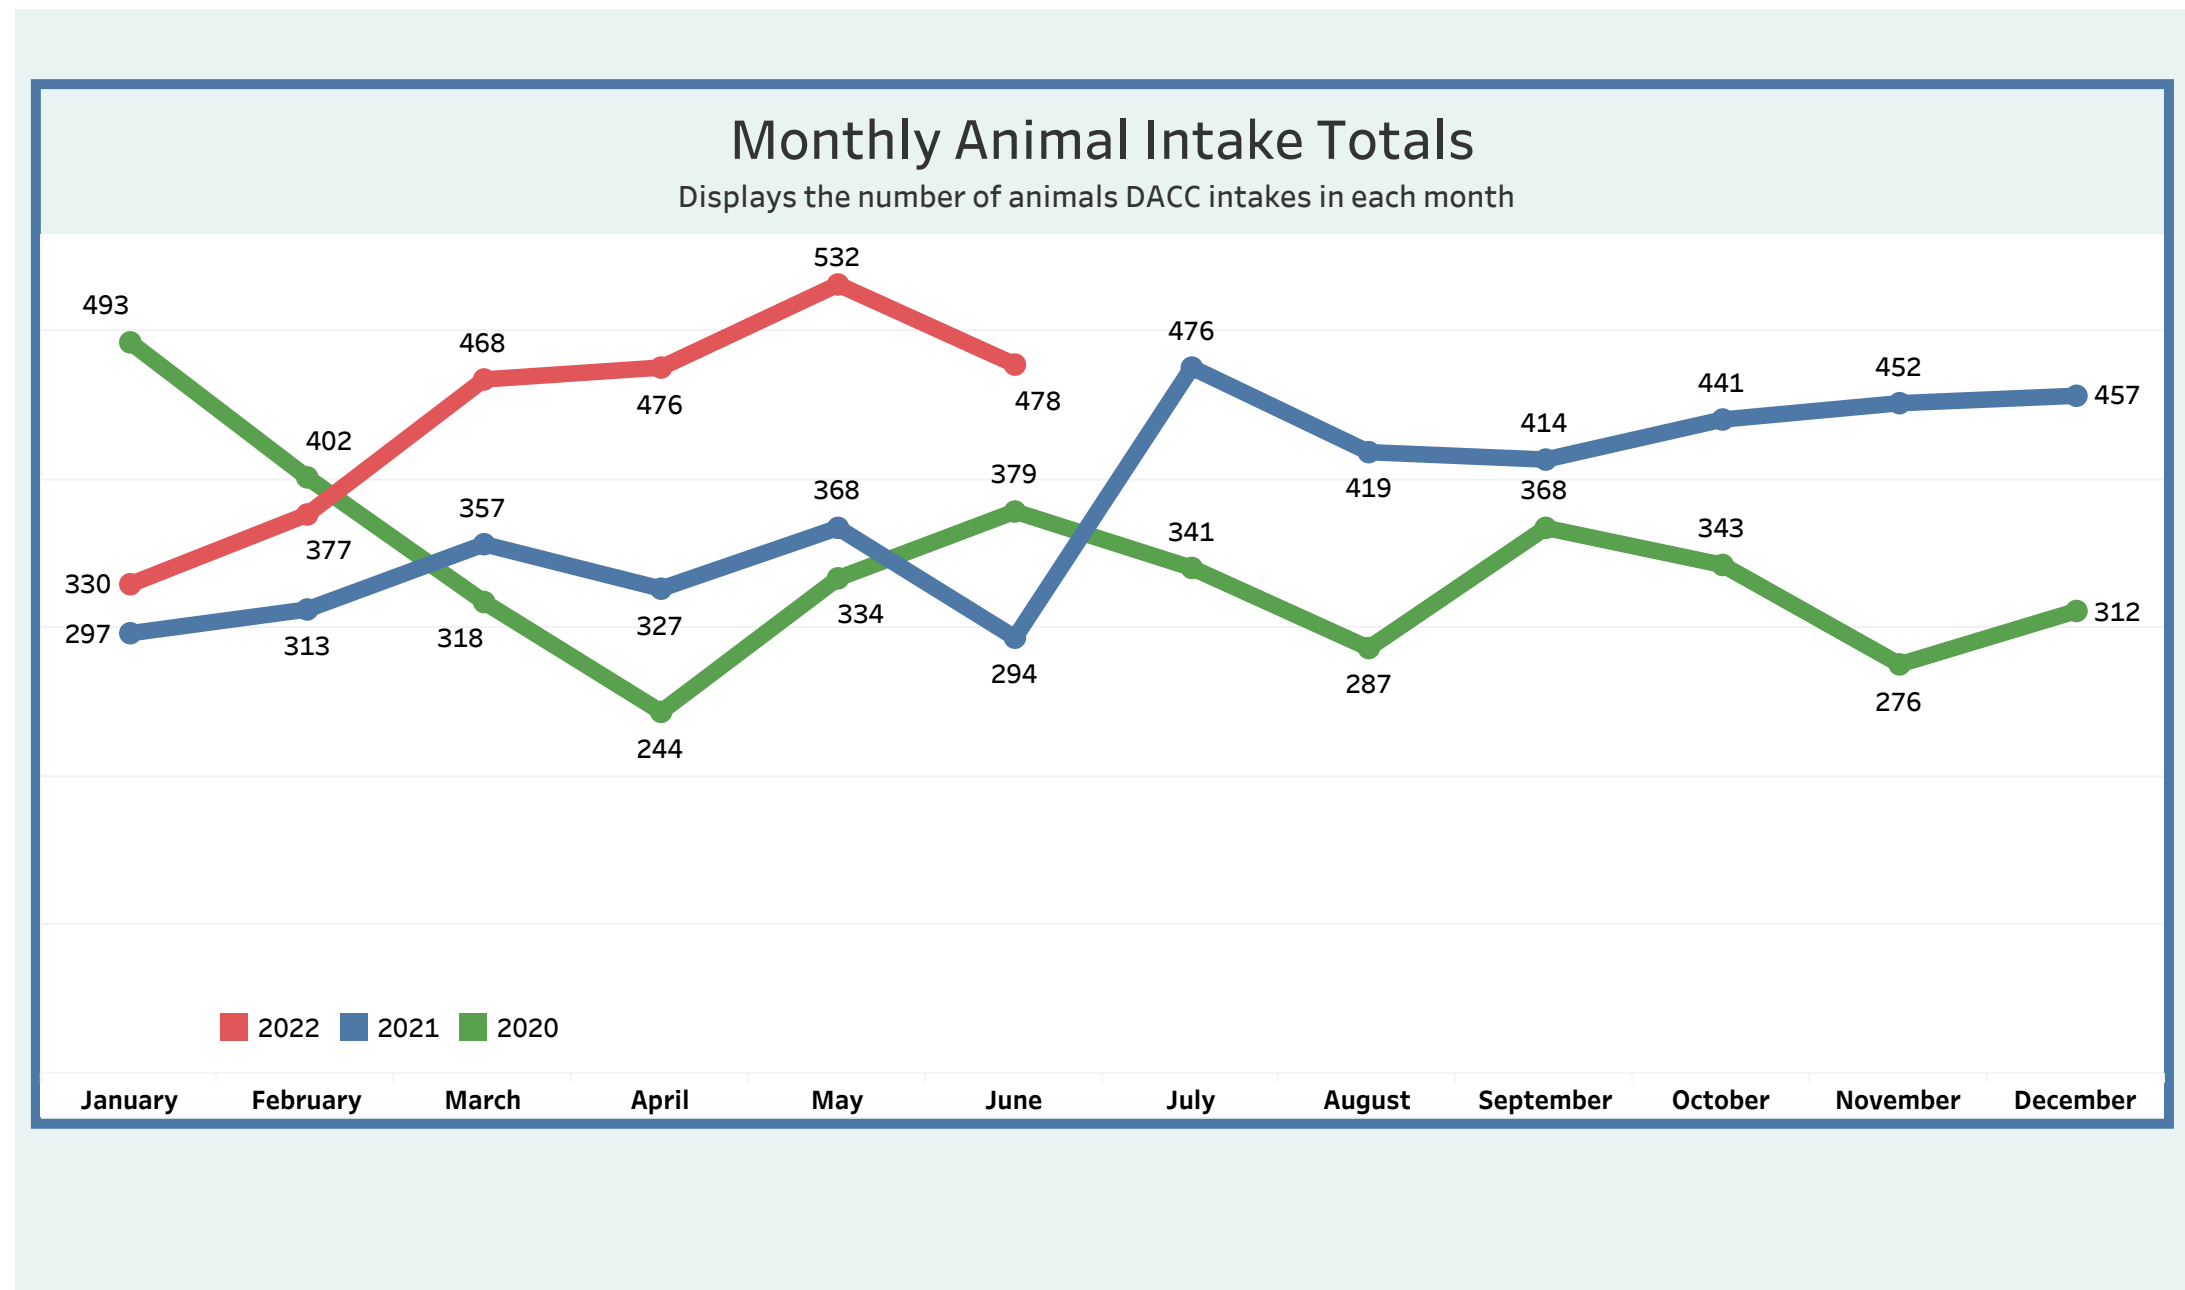

Detroit Animal Care & Control

Monthly Metrics as of June 2022

Monthly Metrics

Due to increased public interest in Detroit Animal Control, the General Services Department is making operational data available in an effort towards transparency. We believe it is important to give insight into the daily demands of Detroit Animal Control and to let the public and our partners know of our efforts on behalf of the citizens of Detroit.

You will find data since January 2020 in the following categories: **Dog Bite Reporting** / **ACO Responses** / **Monthly Intakes** / **Inbound calls to 922-DOGS**

Dog Bite Reporting	Animal Control Officer Responses	Monthly Intakes	Inbound Calls 922-DOGS
--------------------	---	-----------------	------------------------

You will find data since January 2020 in the following categories: **Dog Bite Reporting** / **ACO Responses** / **Monthly Intakes** / **Inbound calls to 922-DOGS**

- Dog Bite Reporting
- Animal Control Officer Responses
- Monthly Intakes**
- Inbound Calls 922-DOGS