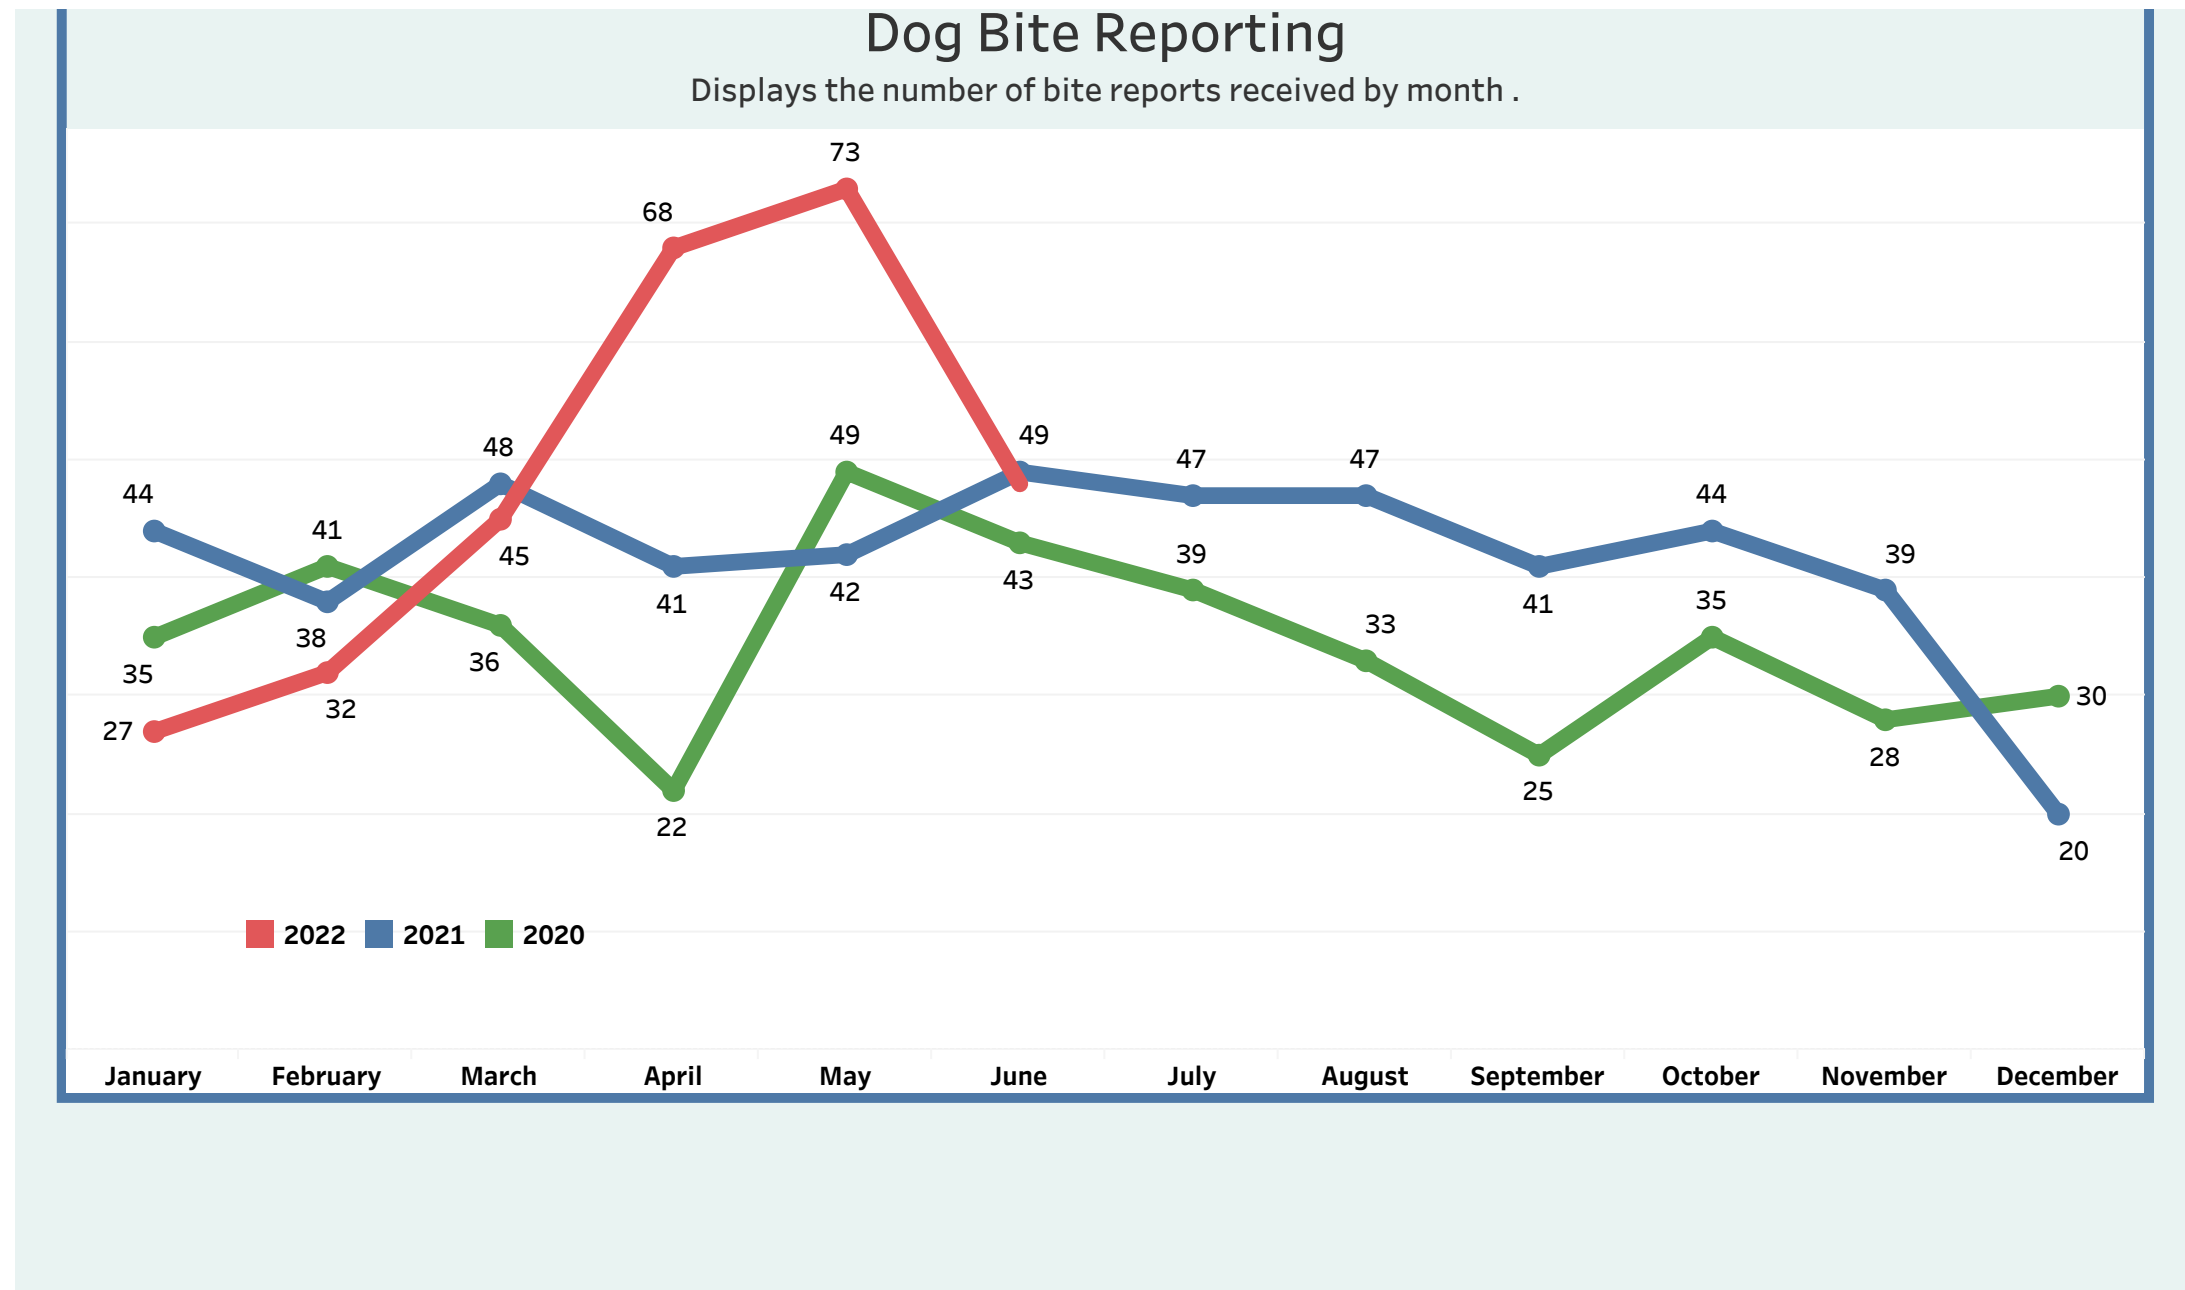

Detroit Animal Care & Control

Monthly Metrics as of June 2022

Monthly Metrics

Due to increased public interest in Detroit Animal Control, the General Services Department is making operational data available in an effort towards transparency. We believe it is important to give insight into the daily demands of Detroit Animal Control and to let the public and our partners know of our efforts on behalf of the citizens of Detroit.

You will find data since January 2020 in the following categories: **Dog Bite Reporting** / **ACO Responses** / **Monthly Intakes** / **Inbound calls to 922-DOGS**

- Dog Bite Reporting**
- Animal Control Officer Responses
- Monthly Intakes
- Inbound Calls 922-DOGS

You will find data since January 2020 in the following categories: **Dog Bite Reporting** / **ACO Responses** / **Monthly Intakes** / **Inbound calls to 922-DOGS**

Dog Bite Reporting	Animal Control Officer Responses	Monthly Intakes	Inbound Calls 922-DOGS
--------------------	---	-----------------	------------------------