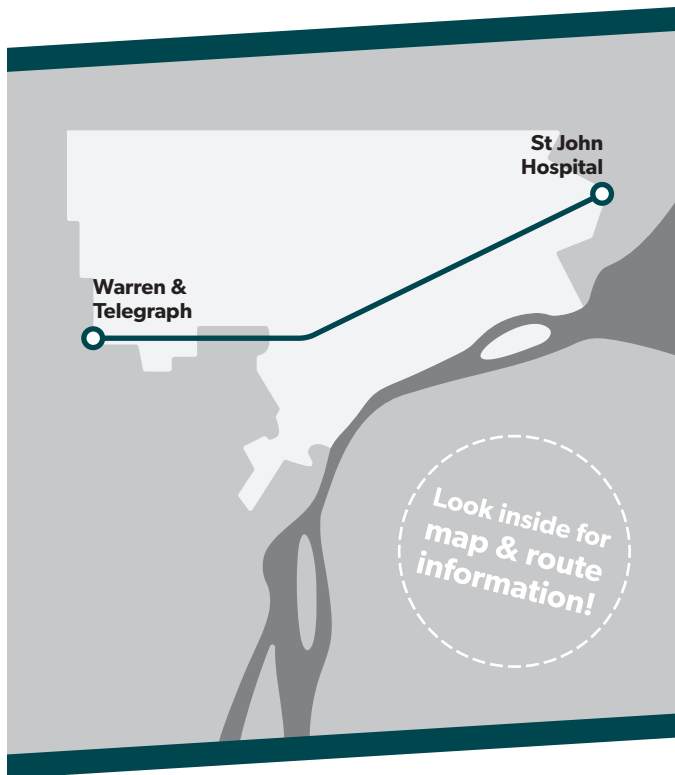

Warren

TRANSIT ROUTE MAP & TIMETABLE

Effective **November 15, 2021**

@riddedot

Regional Pass

The Dart Passes allow unlimited rides on DDOT and SMART buses and the QLINE Streetcar.

	Full	Reduced
4-Hour Dart Pass	$2	$0.50
24-Hour Dart Pass	$5	$2
7 Day Dart Pass	$22	$10
31 Day Dart Pass	$70	$29

* *Seniors (ages 65 and older), people with disabilities, Medicare recipients, and students with a school-issued ID are eligible for a reduced fare. An application is required.*

Pay with the app

Download the Dart app today! Dart passes get you unlimited rides between DDOT, SMART and the QLINE for the duration of the pass.