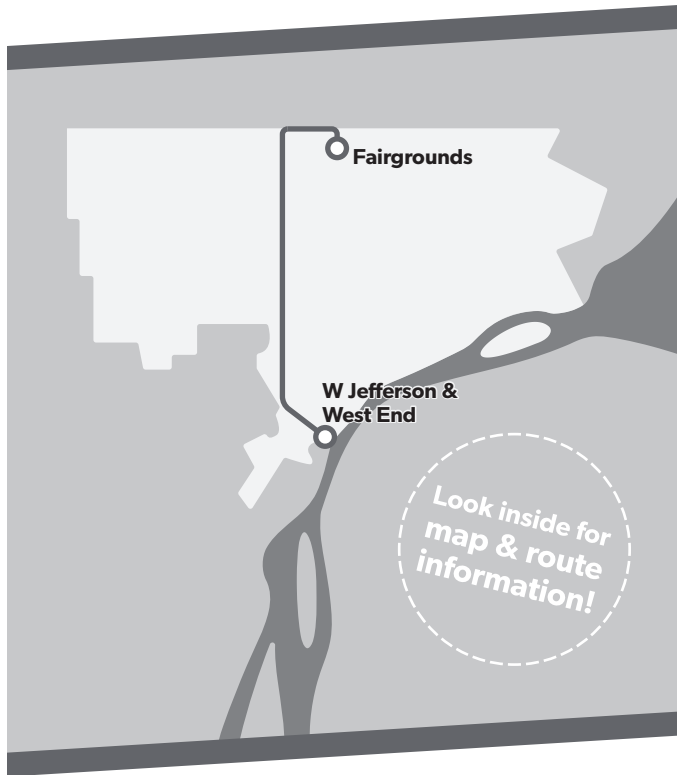

54

Wyoming

TRANSIT ROUTE MAP & TIMETABLE

Effective **November 15, 2021**

@riddedot

Regional Pass

The Dart Passes allow unlimited rides on DDOT and SMART buses and the QLINE Streetcar.

	Full	Reduced
4-Hour Dart Pass	$2	$0.50
24-Hour Dart Pass	$5	$2
7 Day Dart Pass	$22	$10
31 Day Dart Pass	$70	$29

* Seniors (ages 65 and older), people with disabilities, Medicare recipients, and students with a school-issued ID are eligible for a reduced fare. An application is required.

Pay with the app

Download the Dart app today! Dart passes get you unlimited rides between DDOT, SMART and the QLINE for the duration of the pass.