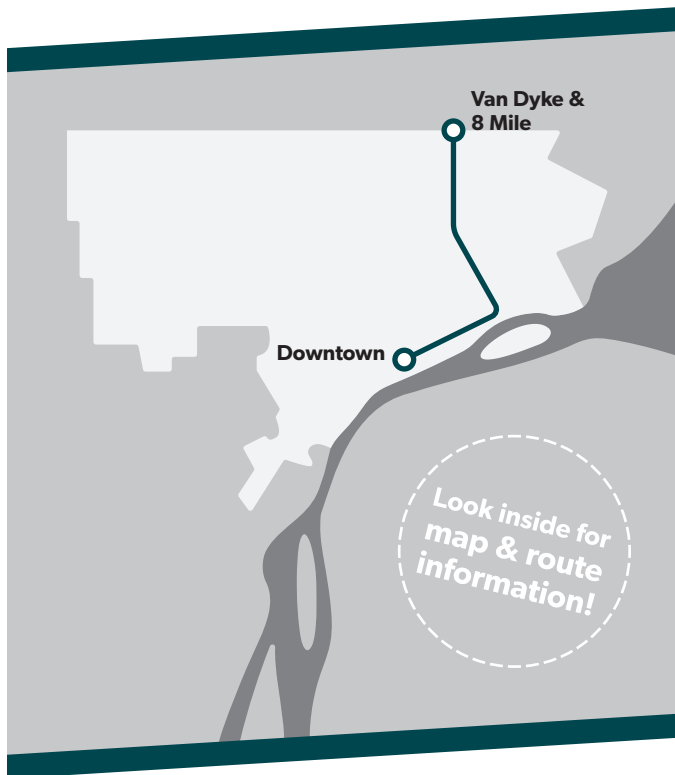

## Van Dyke/Lafayette

TRANSIT ROUTE MAP & TIMETABLE

Effective **November 15, 2021**

@riddedot