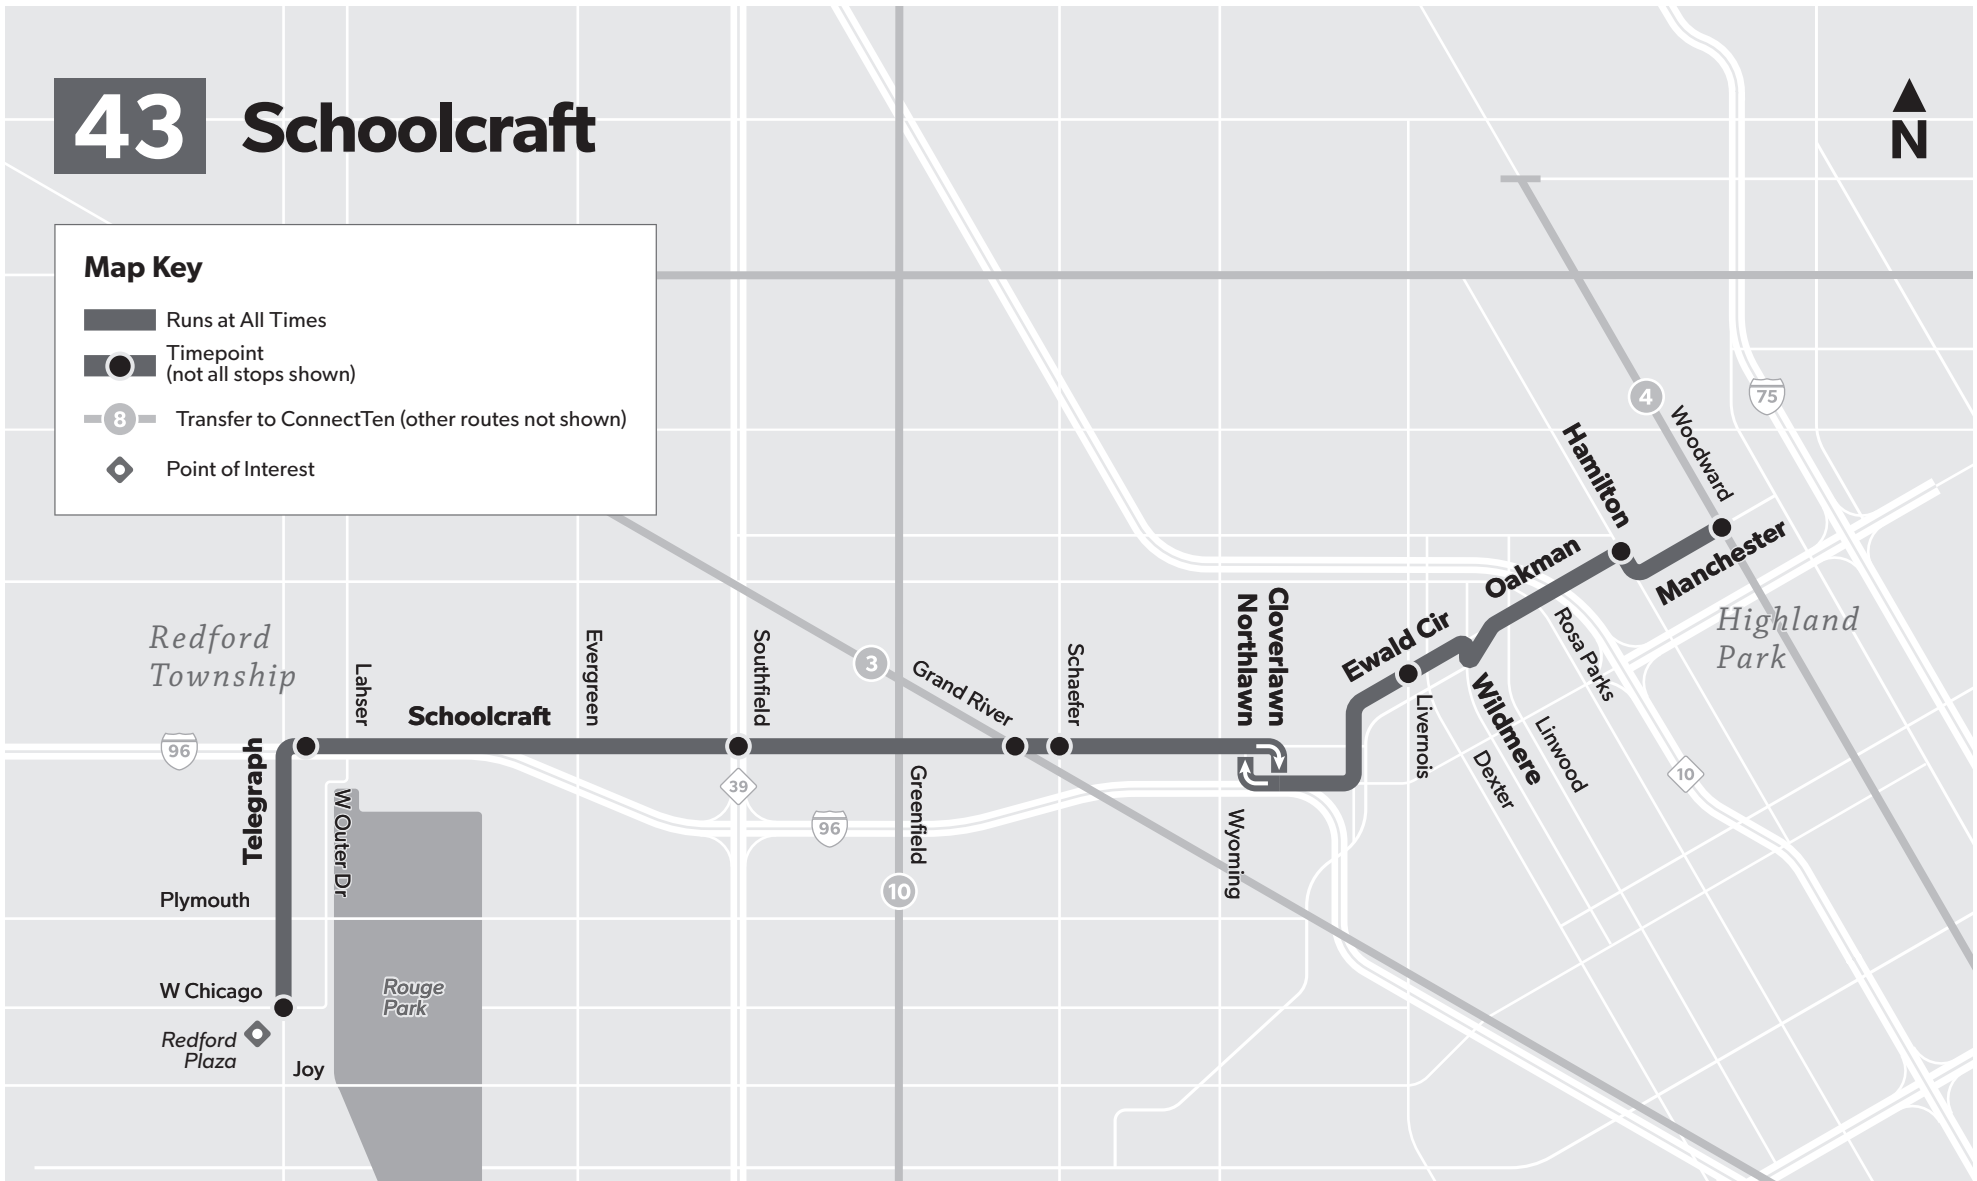

### Map Key

- Runs at All Times
- Timepoint (not all stops shown)
- Transfer to ConnectTen (other routes not shown)
- Point of Interest

### Eastbound to Woodward

Redford Plaza	Schoolcraft & Dale	Schoolcraft & Southfield	Schoolcraft & Grand River	Schoolcraft & Schaefer	Ewald Circle & Livernois	Oakman & Hamilton	Manchester & Woodward
5:10	5:14	5:23	5:29	5:31	5:41	5:48	5:54
6:10	6:14	6:23	6:29	6:31	6:41	6:48	6:54
7:10	7:14	7:23	7:29	7:31	7:41	7:48	7:54
8:10	8:14	8:23	8:29	8:31	8:41	8:48	8:54
9:10	9:14	9:23	9:29	9:31	9:41	9:48	9:54
10:10	10:14	10:23	10:29	10:31	10:41	10:48	10:54
11:10	11:14	11:23	11:29	11:31	11:41	11:48	11:54
<b>12:10</b>	<b>12:14</b>	<b>12:23</b>	<b>12:29</b>	<b>12:31</b>	<b>12:41</b>	<b>12:48</b>	<b>12:54</b>
1:10	1:14	1:23	1:29	1:31	1:41	1:48	1:54
2:10	2:14	2:23	2:29	2:31	2:41	2:48	2:54
3:10	3:14	3:23	3:29	3:31	3:41	3:48	3:54
4:10	4:14	4:23	4:29	4:31	4:41	4:48	4:54
5:10	5:14	5:23	5:29	5:31	5:41	5:48	5:54
6:10	6:14	6:23	6:29	6:31	6:41	6:48	6:54
7:10	7:14	7:23	7:29	7:31	7:41	7:48	7:54

### Westbound to Redford Plaza

Manchester & Woodward	Oakman & Hamilton	Ewald Circle & Livernois	Schoolcraft & Schaefer	Schoolcraft & Grand River	Schoolcraft & Southfield	Redford Plaza
6:00	6:02	6:09	6:19	6:21	6:27	6:41
7:00	7:02	7:09	7:19	7:21	7:27	7:41
8:00	8:02	8:09	8:19	8:21	8:27	8:41
9:00	9:02	9:09	9:19	9:21	9:27	9:41
10:00	10:02	10:09	10:19	10:21	10:27	10:41
11:00	11:02	11:09	11:19	11:21	11:27	11:41
<b>12:00</b>	<b>12:02</b>	<b>12:09</b>	<b>12:19</b>	<b>12:21</b>	<b>12:27</b>	<b>12:41</b>
1:00	1:02	1:09	1:19	1:21	1:27	1:41
2:00	2:02	2:09	2:19	2:21	2:27	2:41
3:00	3:02	3:09	3:19	3:21	3:27	3:41
4:00	4:02	4:09	4:19	4:21	4:27	4:41
5:00	5:02	5:09	5:19	5:21	5:27	5:41
6:00	6:02	6:09	6:19	6:21	6:27	6:41
7:00	7:02	7:09	7:19	7:21	7:27	7:41
8:00	8:02	8:09	8:19	8:21	8:27	8:41