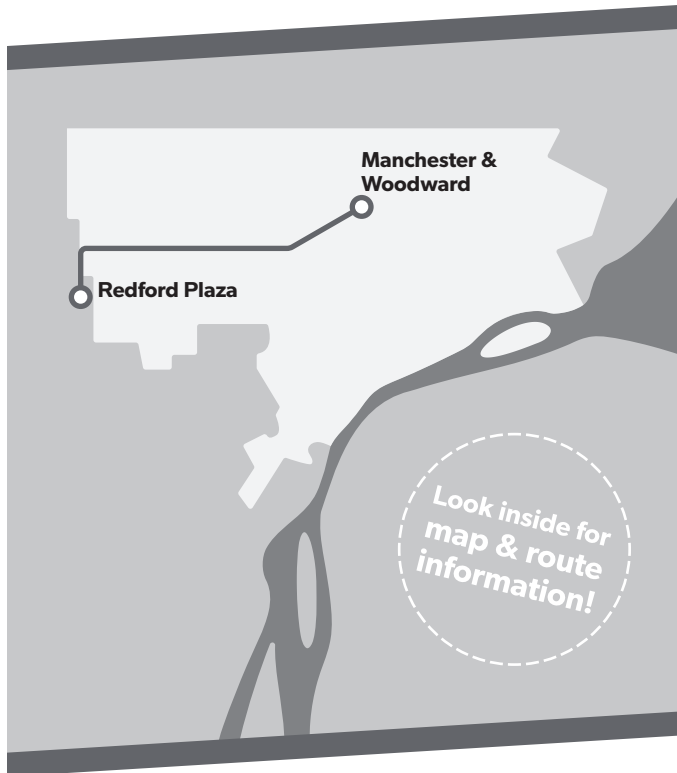

## Schoolcraft

TRANSIT ROUTE MAP & TIMETABLE

Effective **November 15, 2021**

@riddedot

### Map Key

- Runs at All Times
- Timepoint (not all stops shown)
- Transfer to ConnectTen (other routes not shown)
- Point of Interest