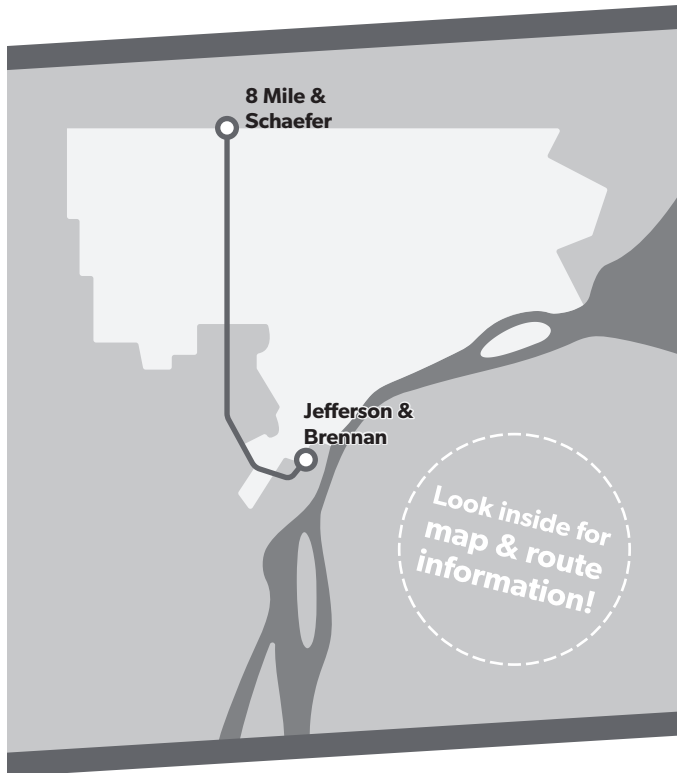

41

Schaefer

TRANSIT ROUTE MAP & TIMETABLE

Effective **November 15, 2021**

@riddedot

Regional Pass

The Dart Passes allow unlimited rides on DDOT and SMART buses and the QLINE Streetcar.

	Full	Reduced
4-Hour Dart Pass	$2	$0.50
24-Hour Dart Pass	$5	$2
7 Day Dart Pass	$22	$10
31 Day Dart Pass	$70	$29

* *Seniors (ages 65 and older), people with disabilities, Medicare recipients, and students with a school-issued ID are eligible for a reduced fare. An application is required.*

Pay with the app

Download the Dart app today! Dart passes get you unlimited rides between DDOT, SMART and the QLINE for the duration of the pass.