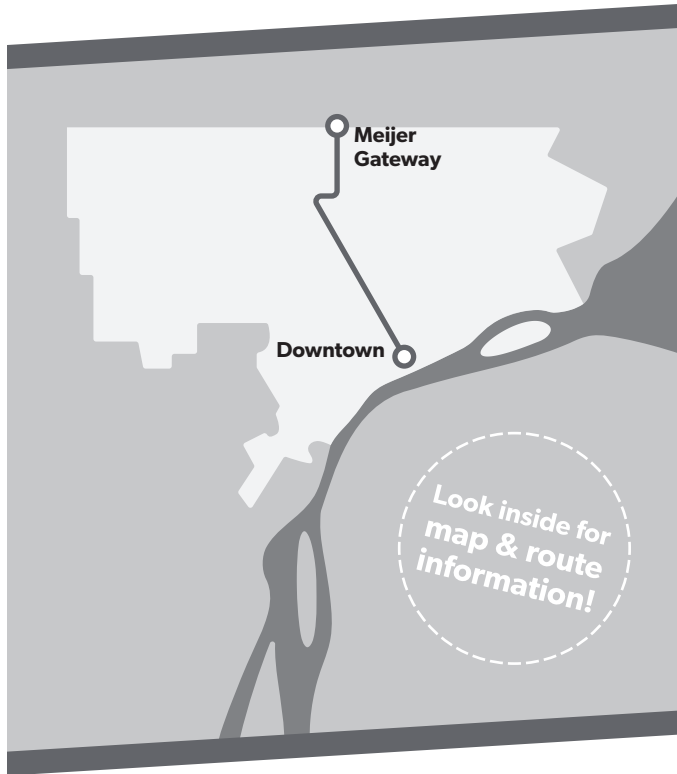

23

Hamilton/John R

TRANSIT ROUTE MAP & TIMETABLE

Effective **November 15, 2021**

@riddedot

Regional Pass

The Dart Passes allow unlimited rides on DDOT and SMART buses and the QLINE Streetcar.

	Full	Reduced
4-Hour Dart Pass	$2	$0.50
24-Hour Dart Pass	$5	$2
7 Day Dart Pass	$22	$10
31 Day Dart Pass	$70	$29

* *Seniors (ages 65 and older), people with disabilities, Medicare recipients, and students with a school-issued ID are eligible for a reduced fare. An application is required.*

Pay with the app

Download the Dart app today! Dart passes get you unlimited rides between DDOT, SMART and the QLINE for the duration of the pass.