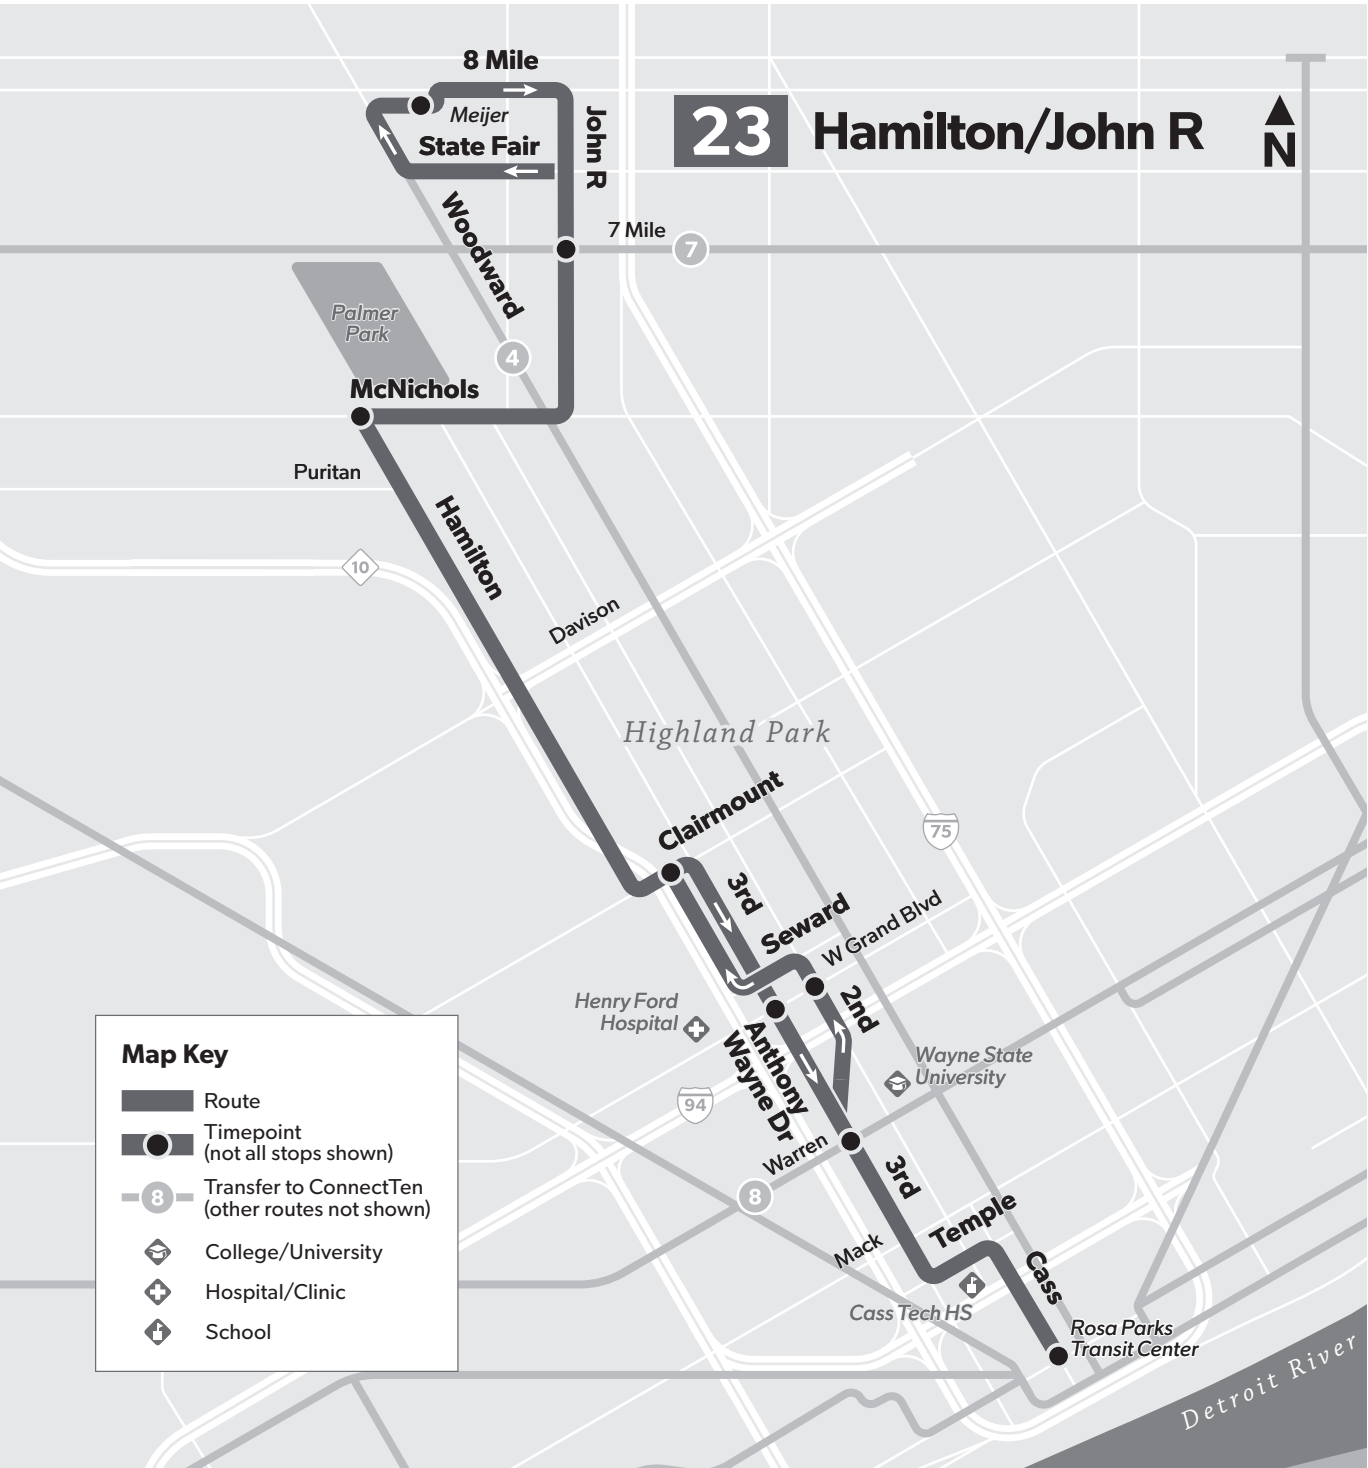

Detroit's Public Transit System

Southbound to Downtown

	Meijer Gateway	John R & 7 Mile	Hamilton & McNichols	Lodge Svc Dr & Clairmount	3rd & W Grand Bl	Anthony Wayne & Warren	Rosa Parks Transit Center
7:07	7:17	7:21	7:25	7:35	7:41	7:49	
8:07	8:17	8:21	8:25	8:35	8:41	8:49	
9:07	9:18	9:22	9:26	9:37	9:44	9:53	
10:07	10:18	10:22	10:26	10:37	10:44	10:53	
11:07	11:18	11:22	11:26	11:37	11:44	11:53	
12:07	12:18	12:22	12:26	12:37	12:44	12:53	
1:07	1:18	1:22	1:26	1:37	1:44	1:53	
2:07	2:18	2:22	2:26	2:37	2:44	2:53	
3:07	3:18	3:22	3:26	3:37	3:44	3:53	
4:07	4:18	4:22	4:26	4:37	4:44	4:53	
5:07	5:18	5:22	5:26	5:36	5:43	5:52	
6:07	6:17	6:21	6:25	6:35	6:42	6:51	
7:07	7:17	7:21	7:25	7:35	7:42	7:51	
8:07	8:17	8:21	8:25	8:35	8:42	8:51	
9:07	9:17	9:21	9:25	9:35	9:42	9:51	

PM times shown are **bold and shaded**.
All times are approximate and subject to change without notice.

23 Saturday

Southbound to Downtown

	Meijer Gateway	John R & 7 Mile	Hamilton & McNichols	Lodge Svc Dr & Clairmount	3rd & W Grand Bl	Anthony Wayne & Warren	Rosa Parks Transit Center
7:06	7:14	7:20	7:30	7:35	7:39	7:49	
8:06	8:14	8:20	8:30	8:35	8:39	8:49	
9:06	9:14	9:21	9:32	9:37	9:41	9:52	
10:06	10:14	10:21	10:32	10:37	10:41	10:52	
11:06	11:14	11:21	11:32	11:37	11:41	11:52	
12:06	12:14	12:21	12:32	12:37	12:41	12:52	
1:06	1:14	1:21	1:32	1:37	1:41	1:52	
2:06	2:14	2:21	2:32	2:37	2:41	2:52	
3:06	3:14	3:21	3:32	3:37	3:41	3:52	
4:06	4:14	4:21	4:32	4:37	4:41	4:52	
5:06	5:14	5:21	5:32	5:37	5:41	5:51	
6:06	6:14	6:20	6:31	6:36	6:40	6:50	
7:06	7:14	7:20	7:31	7:36	7:40	7:50	
8:06	8:14	8:20	8:31	8:36	8:40	8:50	
9:06	9:14	9:20	9:31	9:36	9:40	9:50	