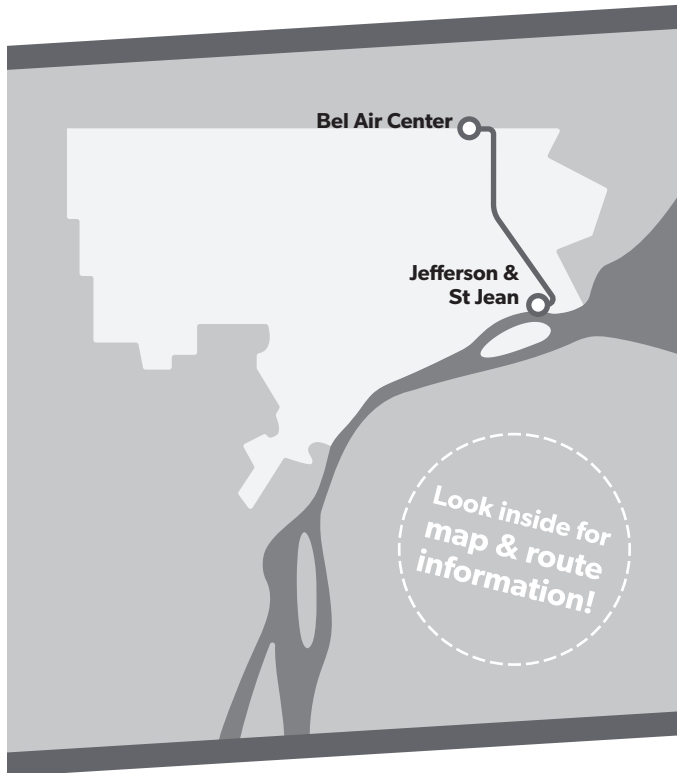

13

Conner

TRANSIT ROUTE MAP & TIMETABLE

Effective **November 15, 2021**

@riddedot

Regional Pass

The Dart Passes allow unlimited rides on DDOT and SMART buses and the QLINE Streetcar.

	Full	Reduced
4-Hour Dart Pass	\$2	\$0.50
24-Hour Dart Pass	\$5	\$2
7 Day Dart Pass	\$22	\$10
31 Day Dart Pass	\$70	\$29

PM times shown are **bold and shaded**.
Additional bus stops are available between the timepoints.

How to Read the Schedule

50 Monday-Friday

Southbound to Jefferson

Hayes & 8 Mile	Hayes & 7 Mile	Hayes & Outer Dr	Chalmers & Warren	Chalmers & Jefferson
10:00	10:21	10:31	10:44	10:50
10:30	10:41	10:51	11:04	11:11
10:50	11:01	11:12	11:26	11:33
11:00	11:22	11:33	11:47	11:54
11:30	11:42	11:53	12:07	12:14
11:50	12:11	12:22	12:35	12:42
12:10	12:22	12:33	12:47	12:54
12:30	12:42	12:53	1:07	1:14

Southbound to Jefferson

	Bel Air Center	Hoover & 7 Mile	Conner & Gratiot	Conner & Warren	Conner & Jefferson	St. Jean & Jefferson
5:30	5:36	5:43	5:48	5:53	5:56	
6:30	6:36	6:43	6:48	6:53	6:56	
7:30	7:36	7:43	7:48	7:53	7:56	
8:30	8:37	8:45	8:50	8:56	8:59	
9:30	9:37	9:45	9:50	9:56	9:59	
10:30	10:37	10:45	10:50	10:56	10:59	
11:30	11:37	11:45	11:50	11:56	11:59	
12:30	12:37	12:45	12:50	12:56	12:59	
1:30	1:37	1:45	1:50	1:56	1:59	
2:30	2:37	2:45	2:50	2:56	2:59	
3:30	3:37	3:45	3:50	3:56	3:59	
4:30	4:37	4:45	4:50	4:56	4:59	
5:30	5:36	5:43	5:48	5:53	5:56	
6:30	6:36	6:43	6:48	6:53	6:56	
7:30	7:36	7:43	7:48	7:53	7:56	
8:30	8:36	8:43	8:48	8:53	8:56	

Southbound to Jefferson

	Bel Air Center	Hoover & 7 Mile	Conner & Gratiot	Conner & Warren	Conner & Jefferson	St. Jean & Jefferson
7:30	7:37	7:45	7:50	7:55	7:58	
8:30	8:37	8:45	8:50	8:55	8:58	
9:30	9:37	9:45	9:50	9:55	9:58	
10:30	10:37	10:45	10:50	10:55	10:58	
11:30	11:37	11:45	11:50	11:55	11:58	
12:30	12:37	12:45	12:50	12:55	12:58	
1:30	1:37	1:45	1:50	1:55	1:58	
2:30	2:37	2:45	2:50	2:55	2:58	
3:30	3:37	3:45	3:50	3:55	3:58	
4:30	4:37	4:45	4:50	4:55	4:58	
5:30	5:37	5:45	5:50	5:55	5:58	
6:30	6:37	6:45	6:50	6:55	6:58	
7:30	7:37	7:45	7:50	7:55	7:58	