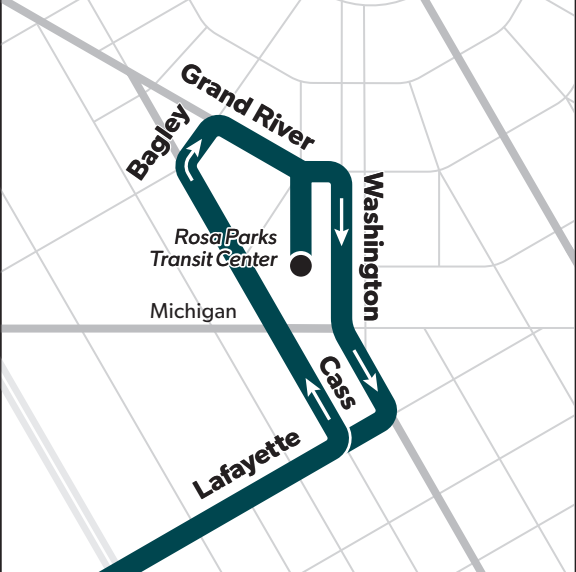

Detroit's Public Transit System

1

Vernor

see Downtown map

Rosa Parks Transit Center

Downtown

Map Key

- Route
- Timepoint (not all stops shown)
- Transfer to ConnectTen (other routes not shown)
- Point of Interest
- School

1 Monday-Friday

Eastbound to Downtown

	Michigan & Schaefer	Miller & Eagle	Vernor & Springwells	Vernor & Dragoon	Vernor & W Grand Bl	Trumbull & Bagley	Rosa Parks Transit Center
4:05	4:10	4:18	4:21	4:26	4:32	4:39	
5:05	5:10	5:18	5:21	5:26	5:32	5:39	
5:44	5:49	5:57	6:00	6:05	6:11	6:18	
6:14	6:19	6:27	6:30	6:35	6:41	6:48	
6:44	6:49	6:57	7:00	7:05	7:11	7:19	
7:14	7:20	7:29	7:33	7:38	7:44	7:52	
7:44	7:50	7:59	8:03	8:08	8:14	8:22	
8:14	8:20	8:29	8:33	8:38	8:44	8:52	
8:44	8:50	8:59	9:03	9:08	9:14	9:22	
9:14	9:20	9:29	9:33	9:38	9:44	9:52	
9:44	9:50	9:59	10:03	10:08	10:14	10:22	
10:14	10:20	10:29	10:33	10:38	10:44	10:52	
10:44	10:50	10:59	11:04	11:10	11:17	11:25	
11:14	11:21	11:30	11:35	11:41	11:48	11:56	
11:44	11:51	12:00	12:05	12:11	12:18	12:26	
12:14	12:21	12:30	12:35	12:41	12:48	12:56	
12:44	12:51	1:00	1:05	1:11	1:18	1:26	
1:14	1:21	1:30	1:35	1:41	1:48	1:56	
1:44	1:51	2:00	2:05	2:11	2:18	2:26	
2:14	2:21	2:30	2:35	2:41	2:48	2:56	
2:44	2:51	3:00	3:05	3:11	3:18	3:26	
3:14	3:21	3:30	3:35	3:41	3:48	3:56	
3:44	3:51	4:00	4:05	4:11	4:18	4:26	
4:14	4:21	4:30	4:35	4:41	4:48	4:56	
4:44	4:51	5:00	5:04	5:09	5:15	5:22	
5:14	5:20	5:28	5:32	5:37	5:43	5:50	
5:44	5:50	5:58	6:02	6:07	6:13	6:20	
6:14	6:20	6:28	6:32	6:37	6:43	6:50	
6:44	6:50	6:58	7:02	7:07	7:13	7:20	
7:14	7:20	7:28	7:32	7:37	7:43	7:50	
7:44	7:50	7:58	8:02	8:07	8:13	8:20	
8:24	8:30	8:38	8:42	8:47	8:53	9:00	
9:09	9:15	9:23	9:27	9:32	9:38	9:45	
10:09	10:15	10:23	10:27	10:32	10:38	10:45	
11:09	11:14	11:22	11:25	11:30	11:36	11:43	
12:09	12:14	12:22	12:25	12:30	12:36	12:43	