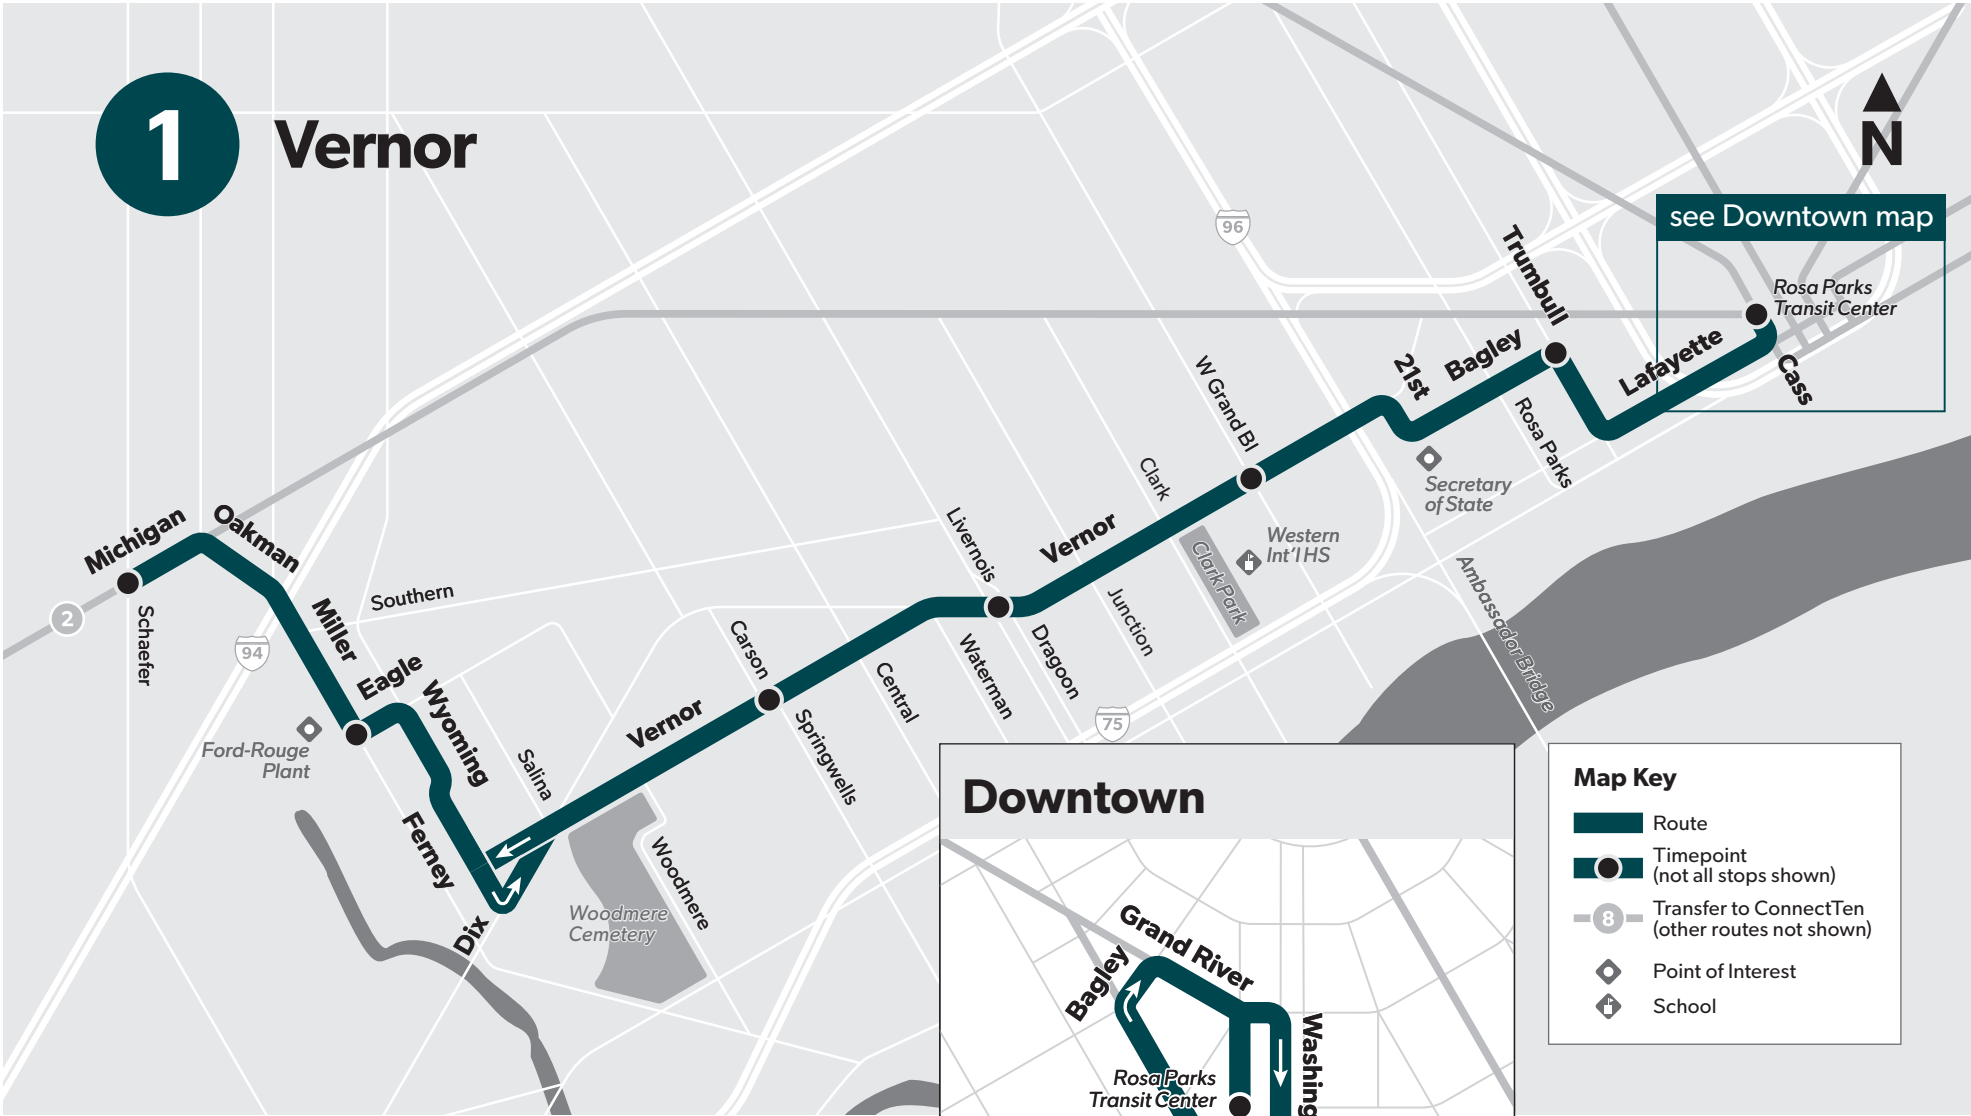

Detroit's Public Transit System

1

Vernor

see Downtown map

Rosa Parks Transit Center

Downtown

Map Key

- Route
- Timepoint (not all stops shown)
- Transfer to ConnectTen (other routes not shown)
- Point of Interest
- School

1 Monday-Friday

Eastbound to Downtown

	Michigan & Schaefer	Miller & Eagle	Vernor & Springwells	Vernor & Dragoon	Vernor & W Grand Bl	Trumbull & Bagley	Rosa Parks Transit Center
4:05	4:10	4:18	4:21	4:26	4:32	4:39	
5:05	5:10	5:18	5:21	5:26	5:32	5:39	
5:44	5:49	5:57	6:00	6:05	6:11	6:18	
6:14	6:19	6:27	6:30	6:35	6:41	6:48	
6:44	6:49	6:57	7:00	7:05	7:11	7:19	
7:14	7:20	7:29	7:33	7:38	7:44	7:52	
7:44	7:50	7:59	8:03	8:08	8:14	8:22	
8:14	8:20	8:29	8:33	8:38	8:44	8:52	
8:44	8:50	8:59	9:03	9:08	9:14	9:22	
9:14	9:20	9:29	9:33	9:38	9:44	9:52	
9:44	9:50	9:59	10:03	10:08	10:14	10:22	
10:14	10:20	10:29	10:33	10:38	10:44	10:52	
10:44	10:50	10:59	11:04	11:10	11:17	11:25	
11:14	11:21	11:30	11:35	11:41	11:48	11:56	
11:44	11:51	12:00	12:05	12:11	12:18	12:26	
12:14	12:21	12:30	12:35	12:41	12:48	12:56	
12:44	12:51	1:00	1:05	1:11	1:18	1:26	
1:14	1:21	1:30	1:35	1:41	1:48	1:56	
1:44	1:51	2:00	2:05	2:11	2:18	2:26	
2:14	2:21	2:30	2:35	2:41	2:48	2:56	
2:44	2:51	3:00	3:05	3:11	3:18	3:26	
3:14	3:21	3:30	3:35	3:41	3:48	3:56	
3:44	3:51	4:00	4:05	4:11	4:18	4:26	
4:14	4:21	4:30	4:35	4:41	4:48	4:56	
4:44	4:51	5:00	5:04	5:09	5:15	5:22	
5:14	5:20	5:28	5:32	5:37	5:43	5:50	
5:44	5:50	5:58	6:02	6:07	6:13	6:20	
6:14	6:20	6:28	6:32	6:37	6:43	6:50	
6:44	6:50	6:58	7:02	7:07	7:13	7:20	
7:14	7:20	7:28	7:32	7:37	7:43	7:50	
7:44	7:50	7:58	8:02	8:07	8:13	8:20	
8:24	8:30	8:38	8:42	8:47	8:53	9:00	
9:09	9:15	9:23	9:27	9:32	9:38	9:45	
10:09	10:15	10:23	10:27	10:32	10:38	10:45	
11:09	11:14	11:22	11:25	11:30	11:36	11:43	
12:09	12:14	12:22	12:25	12:30	12:36	12:43	