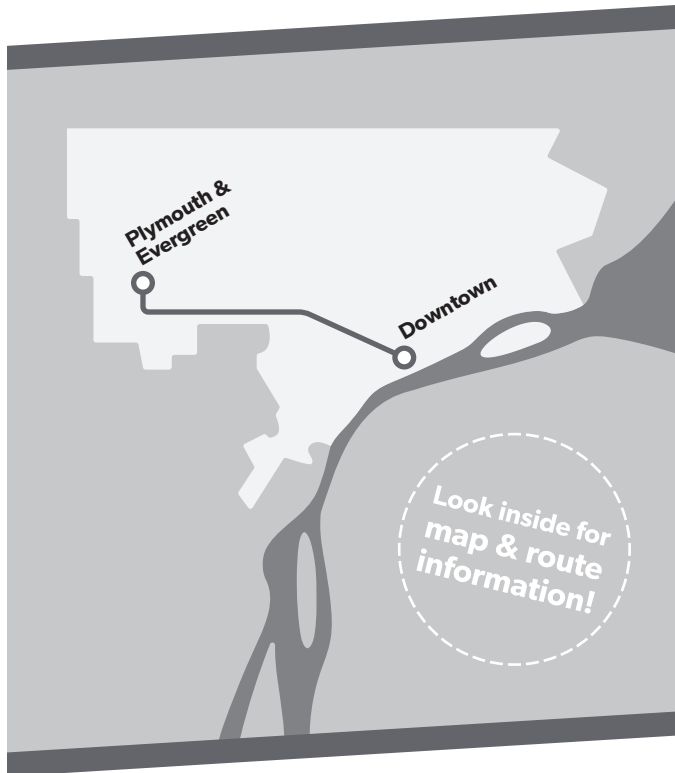

96

Joy Express

TRANSIT ROUTE MAP & TIMETABLE

Effective **August 28, 2020**

@riddedot

Regional Pass

The Dart Passes allow unlimited rides on DDOT and SMART buses and the QLINE Streetcar.

	Full	Reduced
4-Hour Dart Pass	$2	$0.50
24-Hour Dart Pass	$5	$2
7 Day Dart Pass	$22	$10
31 Day Dart Pass	$70	$29

* *Seniors (ages 65 and older), people with disabilities, Medicare recipients, and students with a school-issued ID are eligible for a reduced fare. An application is required.*

Pay with the app

Download the Dart app today! Dart passes get you unlimited rides between DDOT, SMART and the QLINE for the duration of the pass.