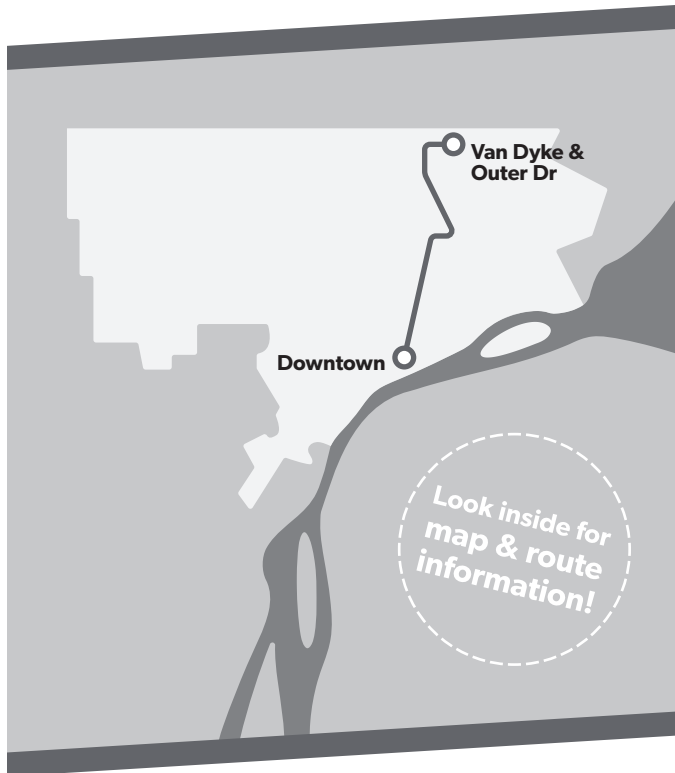

95

Ryan Express

TRANSIT ROUTE MAP & TIMETABLE

Effective **August 28, 2020**

@riddedot

Regional Pass

The Dart Passes allow unlimited rides on DDOT and SMART buses and the QLINE Streetcar.

	Full	Reduced
4-Hour Dart Pass	$2	$0.50
24-Hour Dart Pass	$5	$2
7 Day Dart Pass	$22	$10
31 Day Dart Pass	$70	$29

* *Seniors (ages 65 and older), people with disabilities, Medicare recipients, and students with a school-issued ID are eligible for a reduced fare. An application is required.*

Pay with the app

Download the Dart app today! Dart passes get you unlimited rides between DDOT, SMART and the QLINE for the duration of the pass.