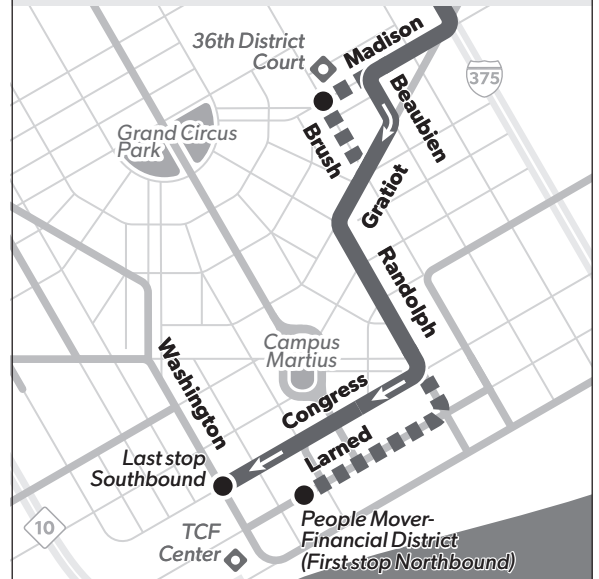

95 Ryan Express

Map Key

- Route
- Non-stop via Freeway
- Northbound, PM Trips Only
- Timepoint (not all stops shown)
- Transfer to ConnectTen (other routes not shown)
- Point of Interest

Downtown

All buses are handicap accessible.

95**Monday-Friday****Southbound to Downtown**

	E Outer Dr & Van Dyke	Ryan & Nevada	Conant & Caniff	Lumplin & Holbrook	Gratiot & Beaubien	Congress & Washington
5:51	6:00	6:07	6:13	6:20	6:25	
6:30	6:40	6:48	6:54	7:02	7:07	
7:03	7:13	7:21	7:27	7:39	7:45	
7:42	7:52	8:01	8:07	8:19	8:25	
8:15	8:25	8:34	8:40	8:51	8:57	

Northbound to E Outer Dr

	Financial District People Mover	Brush & Madison	Lumplin & Holbrook	Conant & Caniff	Ryan & Nevada	E Outer Dr & Van Dyke
3:35	3:40	3:49	3:55	4:05	4:14	
4:08	4:13	4:22	4:28	4:38	4:47	
4:45	4:51	5:03	5:09	5:19	5:28	
5:17	5:23	5:35	5:41	5:50	5:59	
6:05	6:10	6:21	6:27	6:36	6:45	

How to Read the Schedule**50 Monday-Friday****Southbound to Jefferson**

	Hayes & 8 Mile	Hayes & 7 Mile	Hayes & Outer Dr	Chalmers & Warren	Chalmers & Jefferson
10:00	10:21	10:31	10:44	10:50	
10:30	10:41	10:51	11:04	11:11	
10:50	11:01	11:12	11:26	11:33	
11:20	11:22	11:33	11:47	11:54	
11:50	11:42	11:53	12:07	12:14	
12:10	12:22	12:33	12:47	12:54	
12:30	12:42	12:53	1:07	1:14	