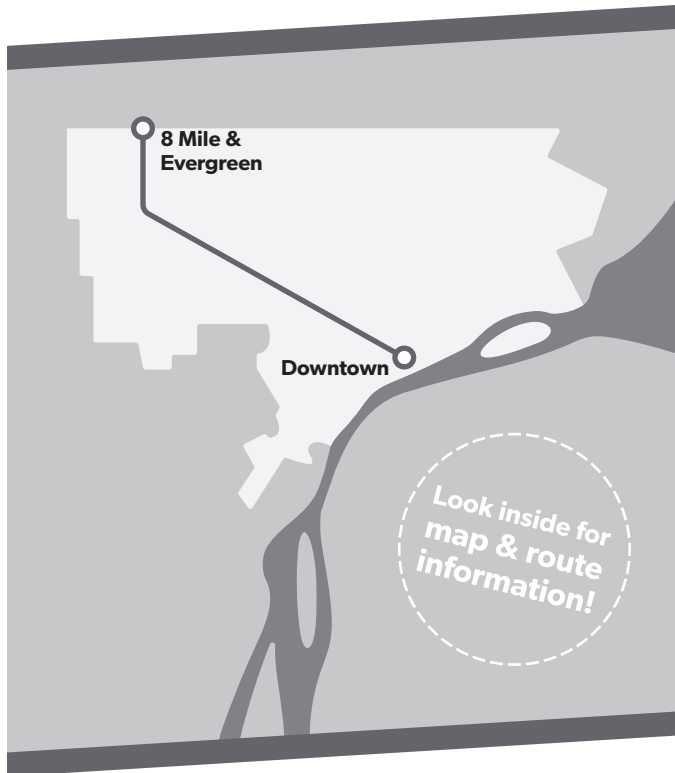

92

Rosedale Express

TRANSIT ROUTE MAP & TIMETABLE

Effective **August 28, 2020**

@riddedot

Regional Pass

The Dart Passes allow unlimited rides on DDOT and SMART buses and the QLINE Streetcar.

	Full	Reduced
4-Hour Dart Pass	\$2	\$0.50
24-Hour Dart Pass	\$5	\$2
7 Day Dart Pass	\$22	\$10
31 Day Dart Pass	\$70	\$29

Westbound to Evergreen					
Jefferson & St Antoine	Michigan & Washington	Grand River & Schaefer	Evergreen & Grand River	Pembroke & Vaughan	Evergreen & Pembroke
6:15	6:23	6:36	6:48	6:53	-
6:50	6:58	7:11	7:23	7:29	-
7:25	7:33	7:46	7:58	8:04	-
3:15	3:22	3:37	3:49	3:54	4:00
3:50	3:57	4:12	4:24	4:30	4:36
4:25	4:33	4:49	5:01	5:07	5:13
5:00	5:08	5:24	5:36	5:41	5:47
5:35	5:43	5:58	6:10	6:15	6:21
6:10	6:18	6:33	6:44	6:49	6:54

How to Read the Schedule

50 Monday-Friday

Southbound to Jefferson

Hayes & 8 Mile	Hayes & 7 Mile	Hayes & Outer Dr	Chalmers & Warren	Chalmers & Jefferson
10:00	10:21	10:31	10:44	10:50
10:30	10:41	10:51	11:04	11:11
10:50	11:01	11:12	11:26	11:33
11:20	11:22	11:33	11:47	11:54
11:50	11:42	11:53	12:07	12:14
12:10	12:22	12:33	12:47	12:54
12:30	12:42	12:53	1:07	1:14

This is a sample schedule, not an actual route

- ← Find your day of travel (Monday-Friday / Saturday / Sunday).
- ← Find your direction.
- ← Find a **timepoint** closest to your boarding location. Additional bus stops are located **between** the timepoints.
- ← Read down the column to find a departure from your closest timepoint. Then, read across to see when the bus arrives at other timepoints.