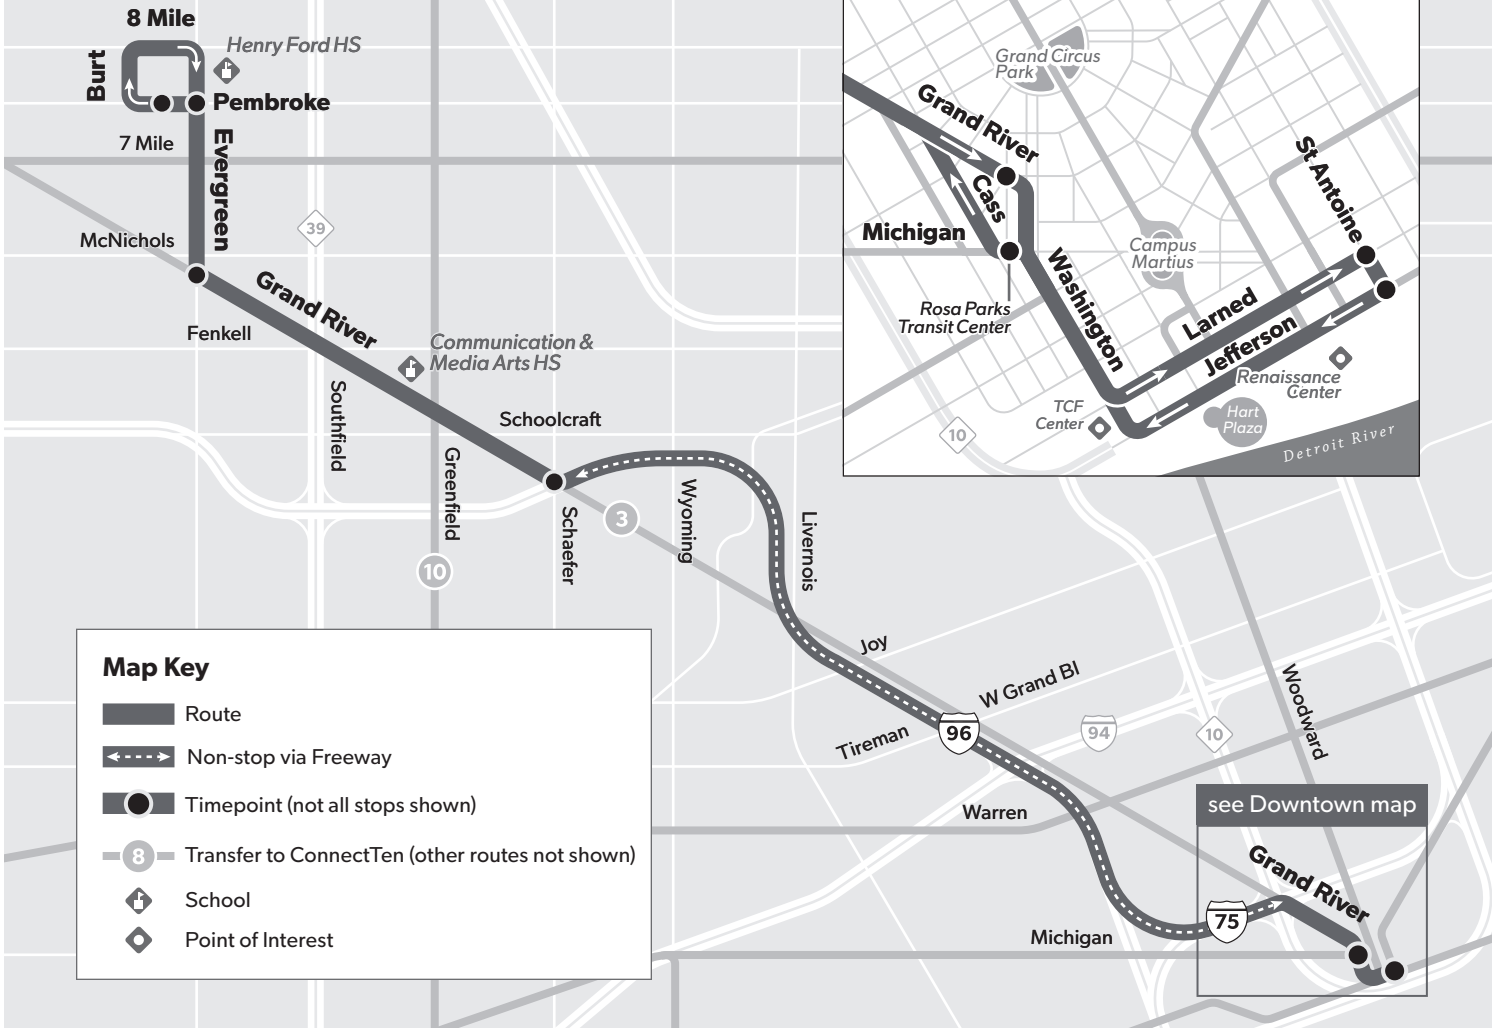

92 Rosedale Express

All buses are handicap accessible.

Buses have the capacity for two bikes on front racks.

Strollers and carts are allowed on the bus, but cannot block aisles or doorways.

Service animals are allowed on DDOT buses and public facilities.*

*Service animals must be under the customer's control through voice commands, hand signals, or other effective means with a harness, leash, or tether unless the customer cannot use a leash because of a disability.