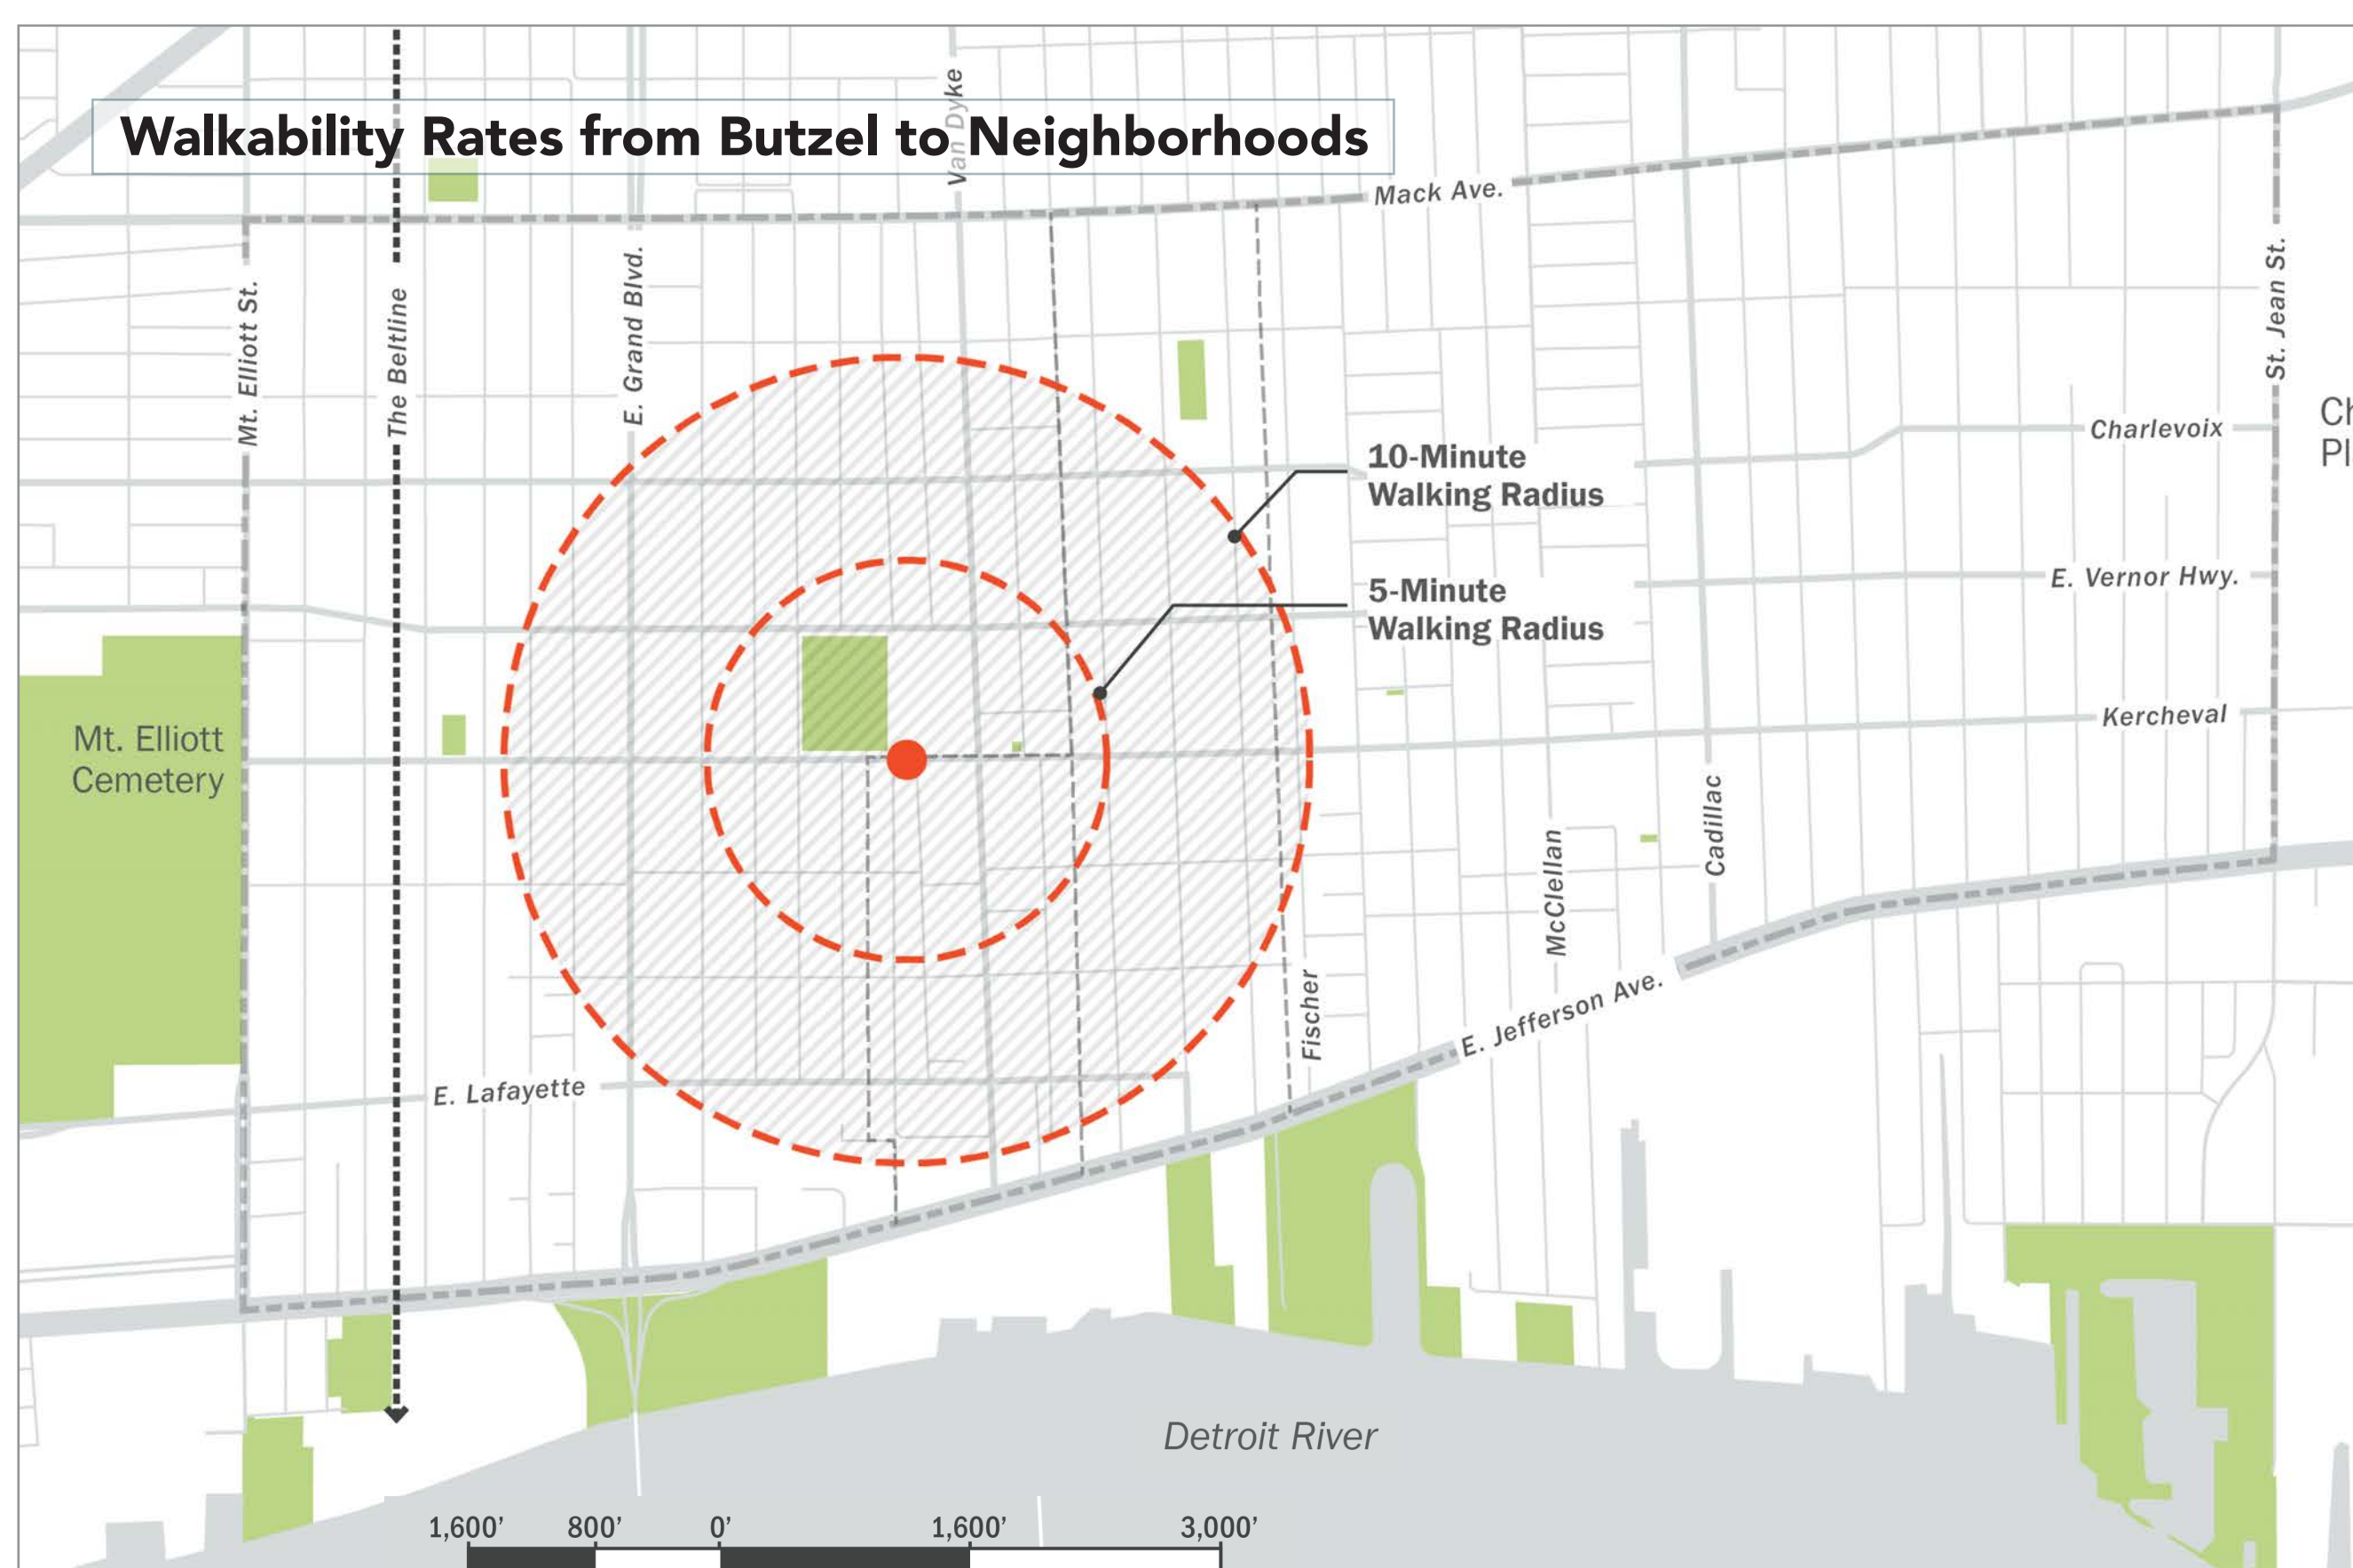

RECREATION INVESTMENTS

Providing Amenities for all Age Groups

BUTZEL PLAYFIELD

REDESIGN AND CONSTRUCTION

PARK IMPROVEMENTS

Butzel Playfield and the Butzel Family Recreation Center are well-known and beloved community amenities in the Islandview/Greater Villages planning area. Situated on almost an entire neighborhood block, this community destination is a valuable resource that currently deserves more visibility and prominence as a community destination. The City will be redesigning and improving Butzel Playfield's street entrances, outdoor spaces, recreation amenities, and landscape design to enhance park beauty and promote positive community and intergenerational interaction.