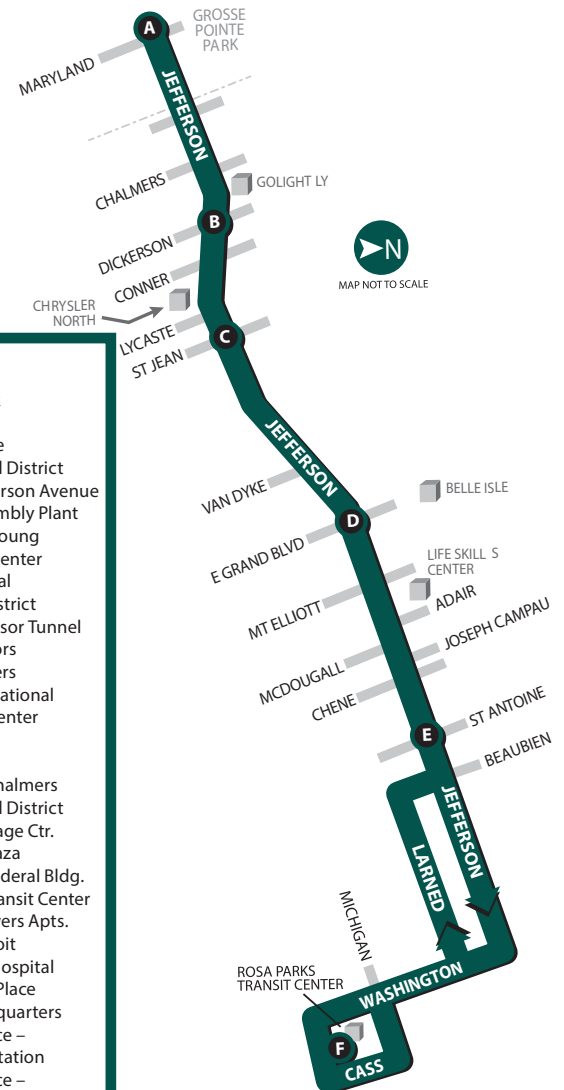

Schedules and other printed materials are provided in multiple language formats – upon request.

www.RideDetroitTransit.com

9

Jefferson
Saturday and Sunday
Effective September 1, 2018

DEPARTMENT OF TRANSPORTATION

FORMERLY
ROUTE #
25

Serving:

- Belle Isle Park
- Chene Park
- Chene Square
- Commercial District
- Chrysler Jefferson Avenue
- North Assembly Plant
- Coleman A. Young
- Municipal Center
- Detroit Central
- Business District
- Detroit/Windsor Tunnel
- General Motors
- Headquarters
- Golightly Vocational
- Technical Center
- Harbortown
- Hart Plaza
- Jefferson - Chalmers
- Commercial District
- Jefferson Village Ctr.
- Riverbend Plaza
- Rosa Parks Federal Bldg.
- Rosa Parks Transit Center
- Sheridan Towers Apts.
- St. John Detroit
- Riverview Hospital
- Stroh's River Place
- U.A. W. Headquarters
- U.S. Post Office - Fox Creek Station
- U.S. Post Office - Jefferson Branch
- Waterworks Park