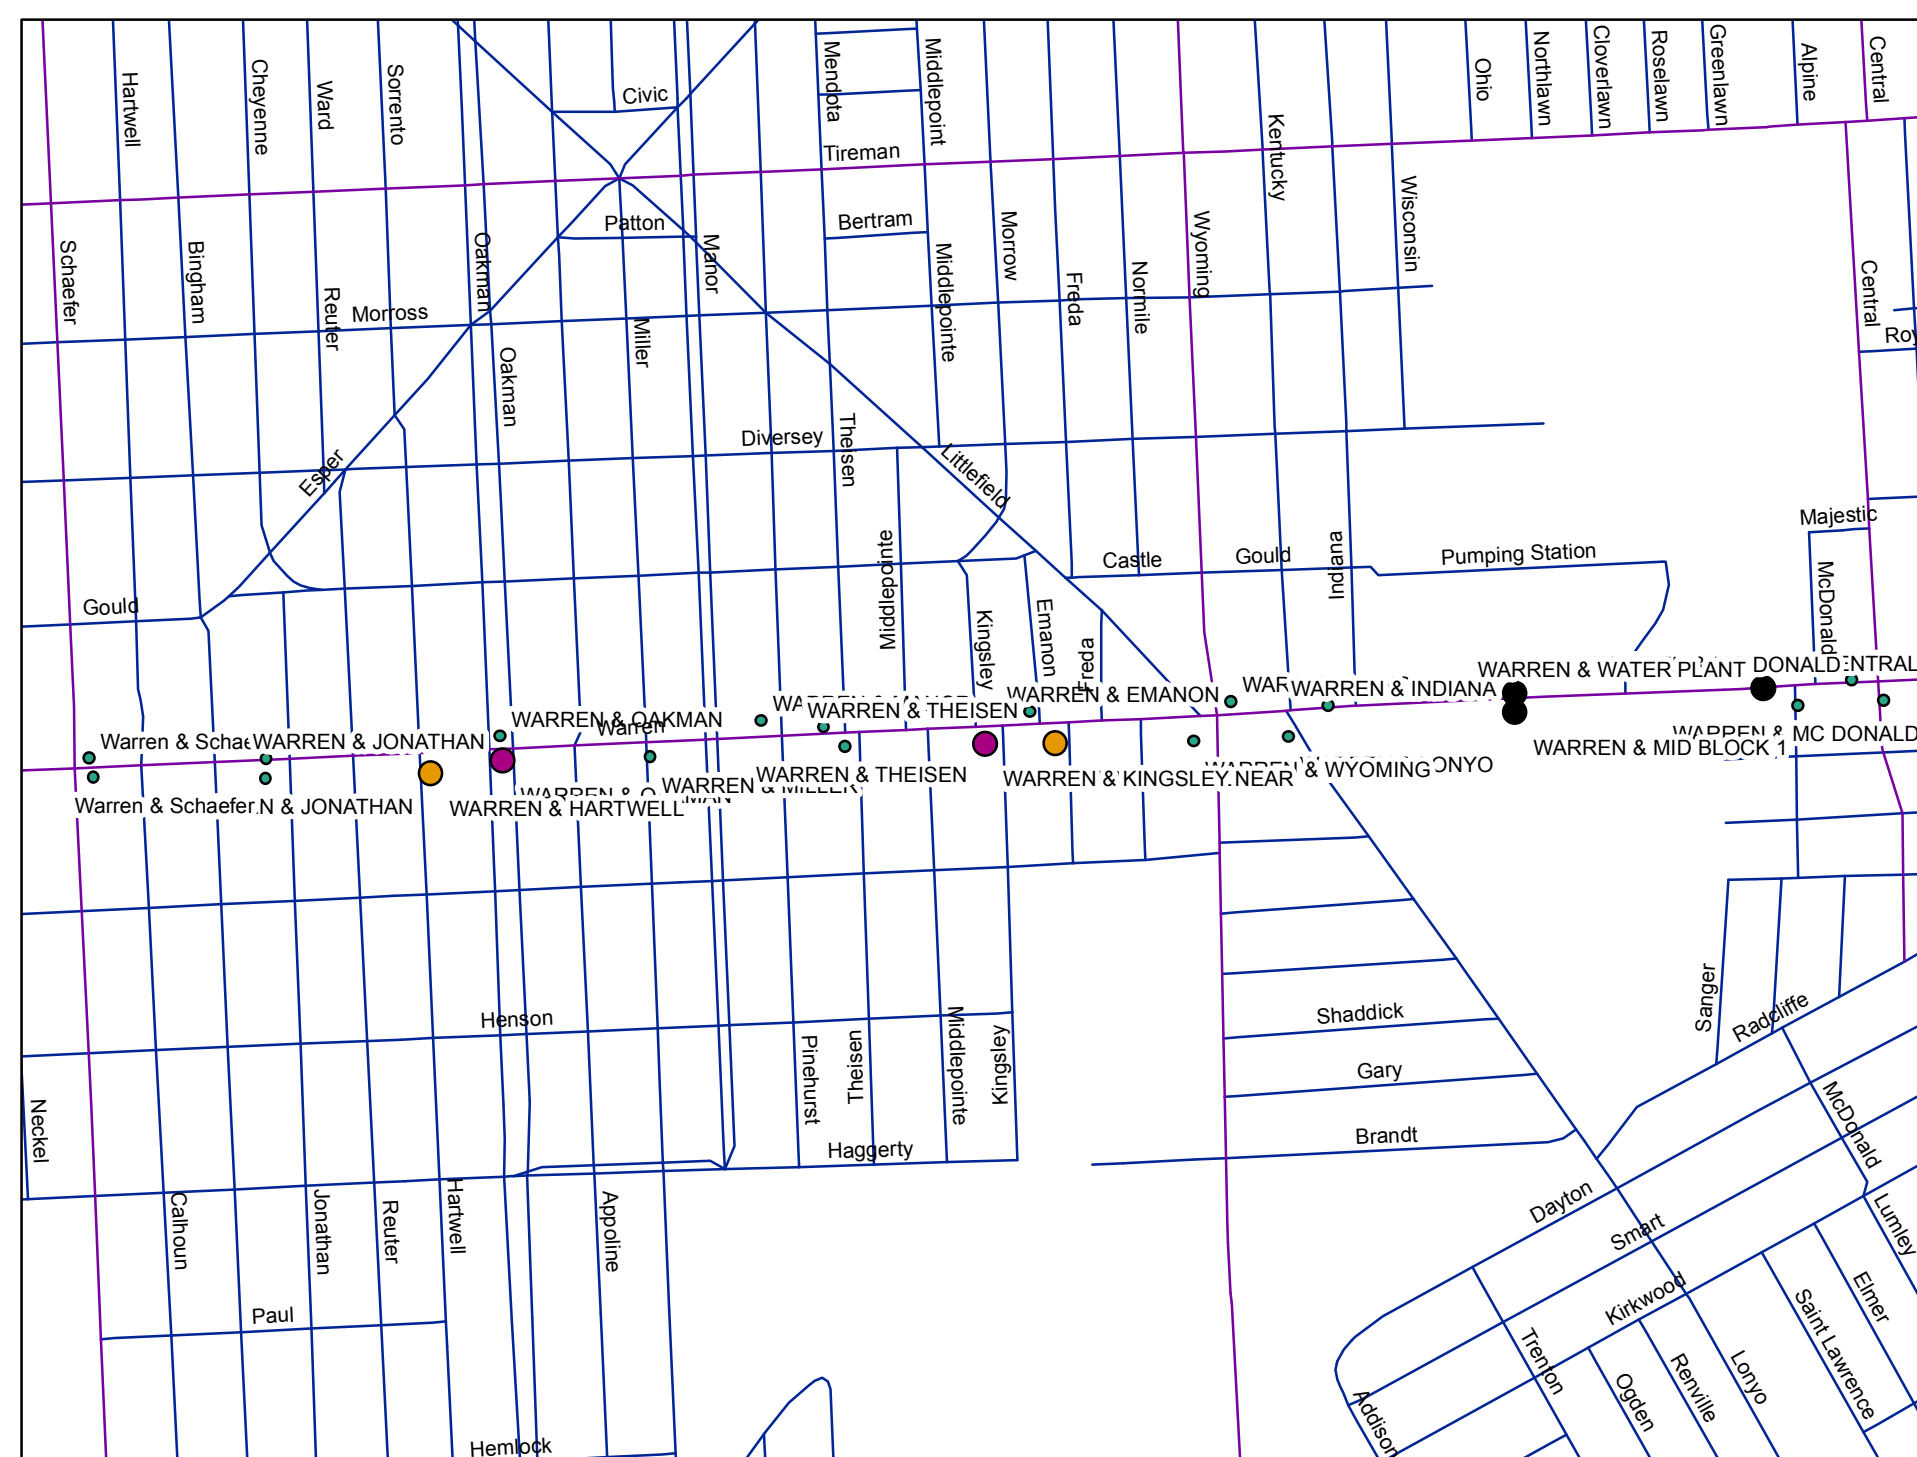

Bus Stop Optimization: Route 14 Crosstown

E. Outer Drive to Mack

Livernois to W. Grand Blvd.

Dearborn: Greenfield to Schaefer

St. Jean to Chalmers

Chrysler Fwy. to Iroquois

Dearborn: Schaefer to R/R

Legend

Crosstown Stops

- Existing Bus Stops--No Proposed Changes
- New Proposed Stop
- Stop Proposed for Elimination
- Stop Proposed for Relocation
- Proposed New Location of Relocated Stop