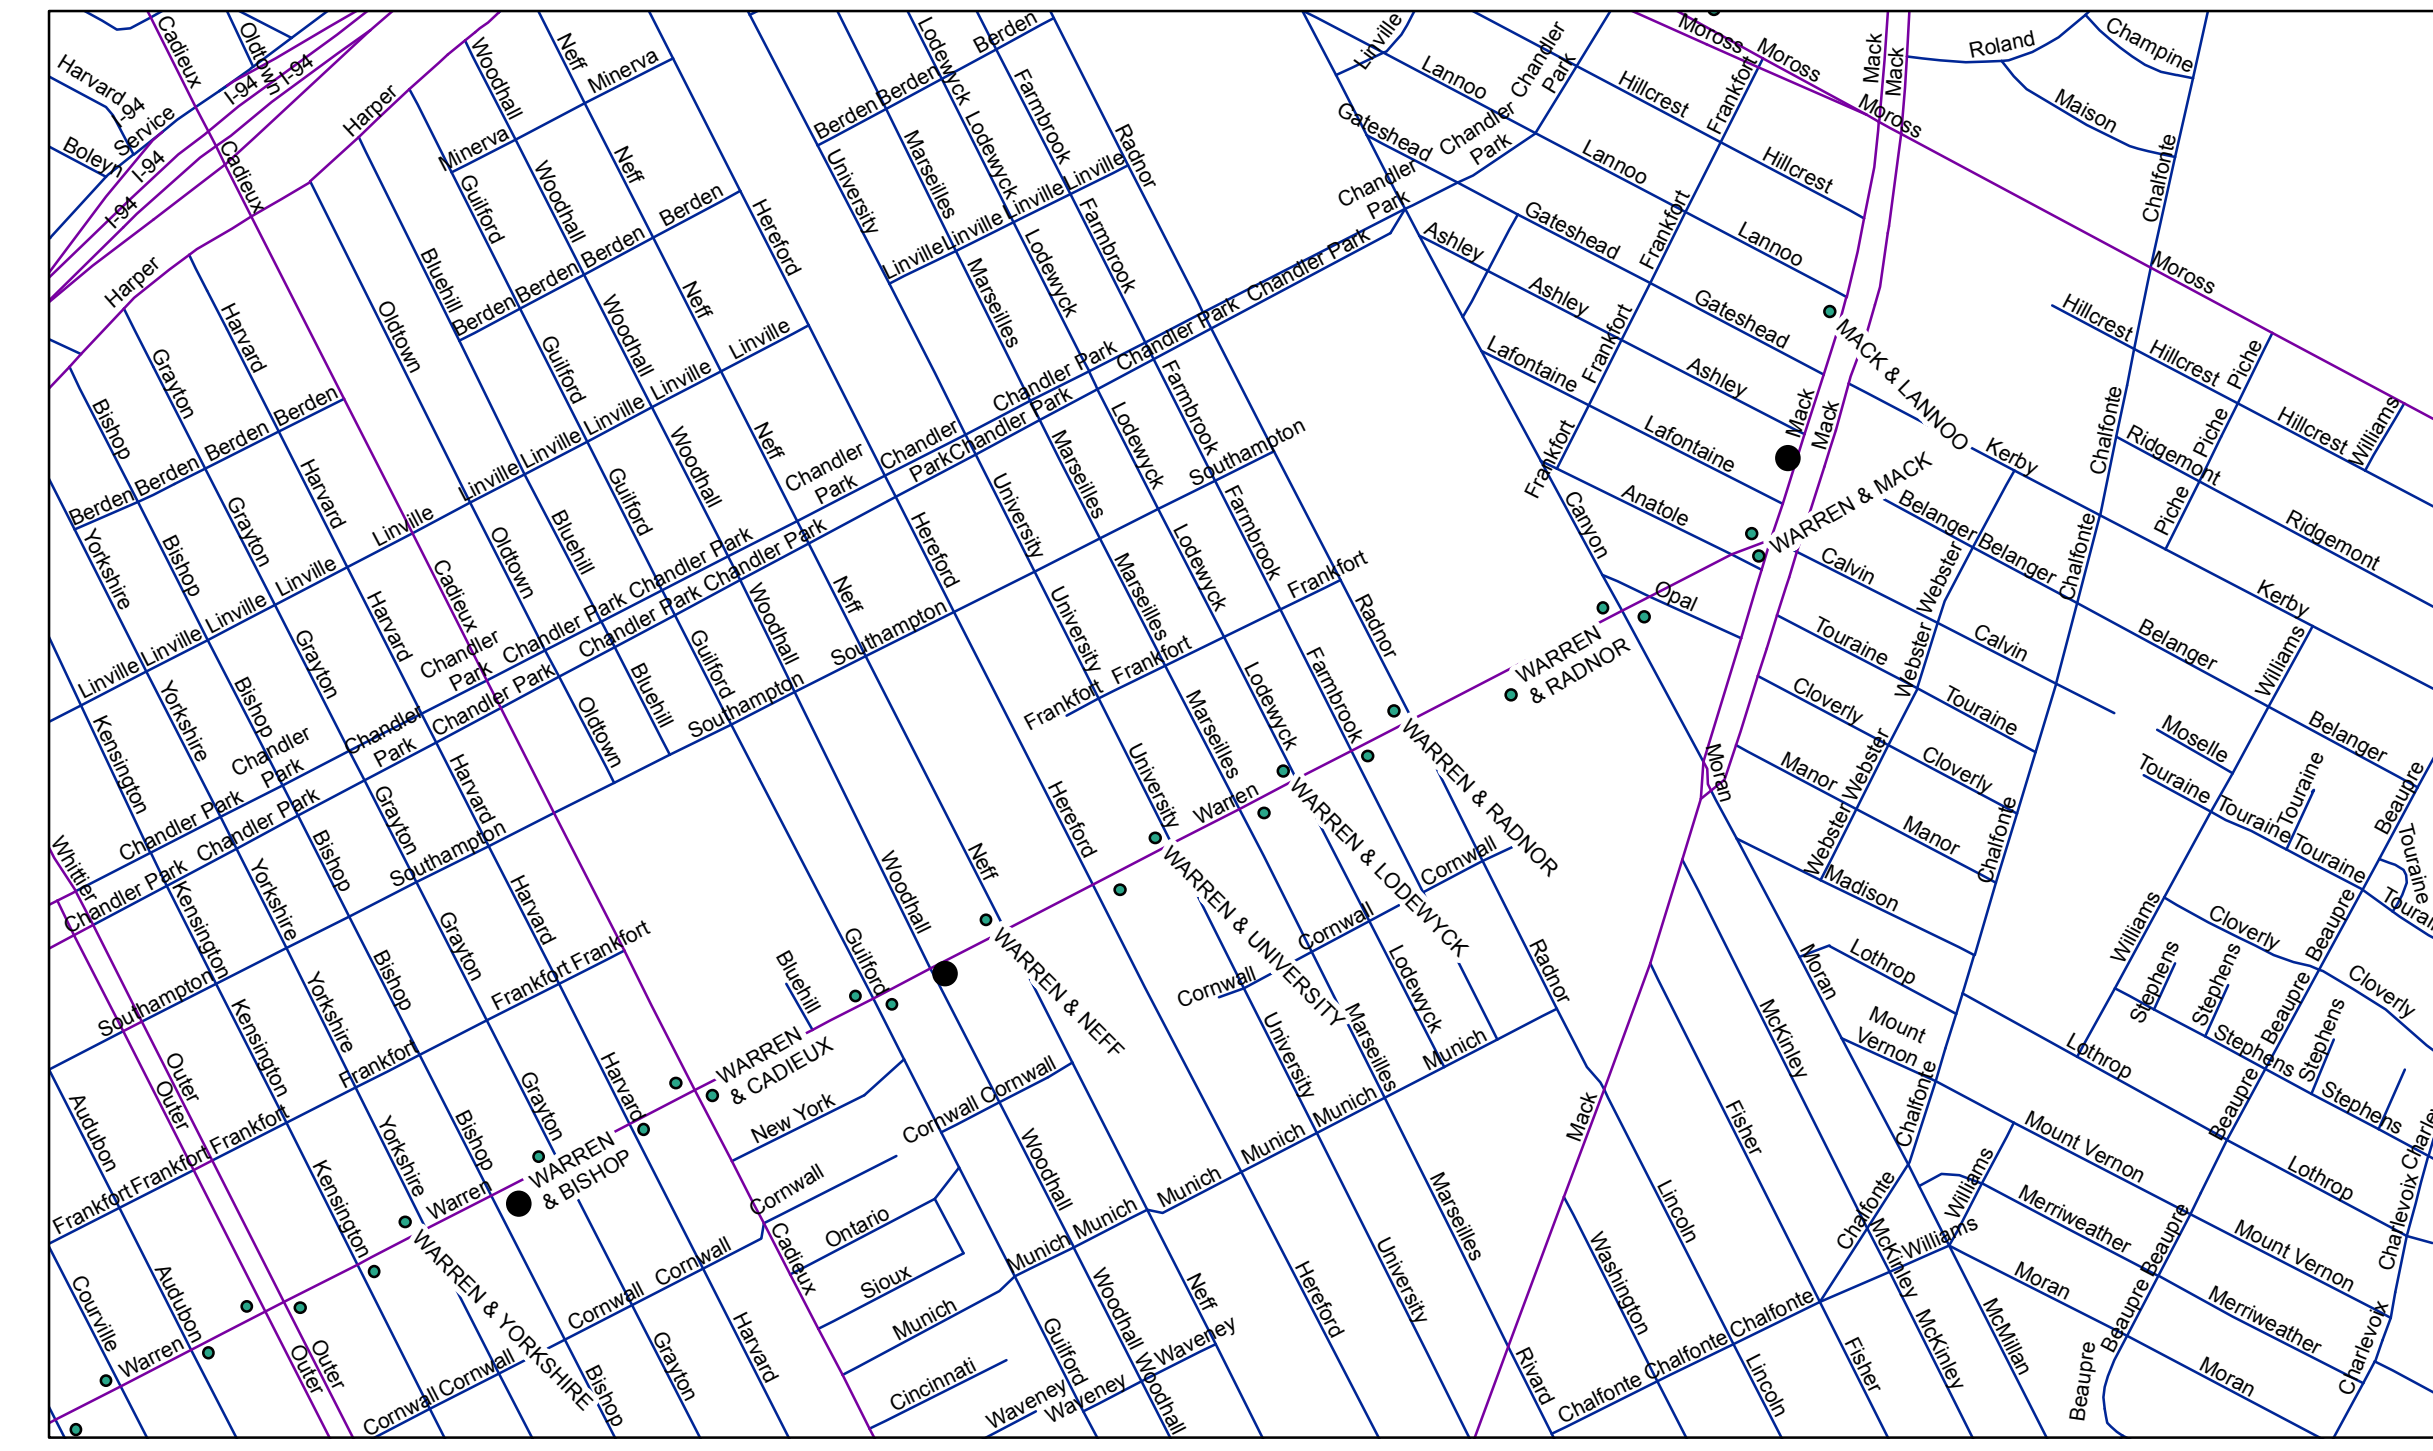

Bus Stop Optimization: Route 14 Crosstown

E. Outer Drive to Mack

Livernois to W. Grand Blvd.

Dearborn: Greenfield to Schaefer

St. Jean to Chalmers

Chrysler Fwy. to Iroquois

Dearborn: Schaefer to R/R

Legend

Crosstown Stops

- Existing Bus Stops--No Proposed Changes
- New Proposed Stop
- Stop Proposed for Elimination
- Stop Proposed for Relocation
- Proposed New Location of Relocated Stop