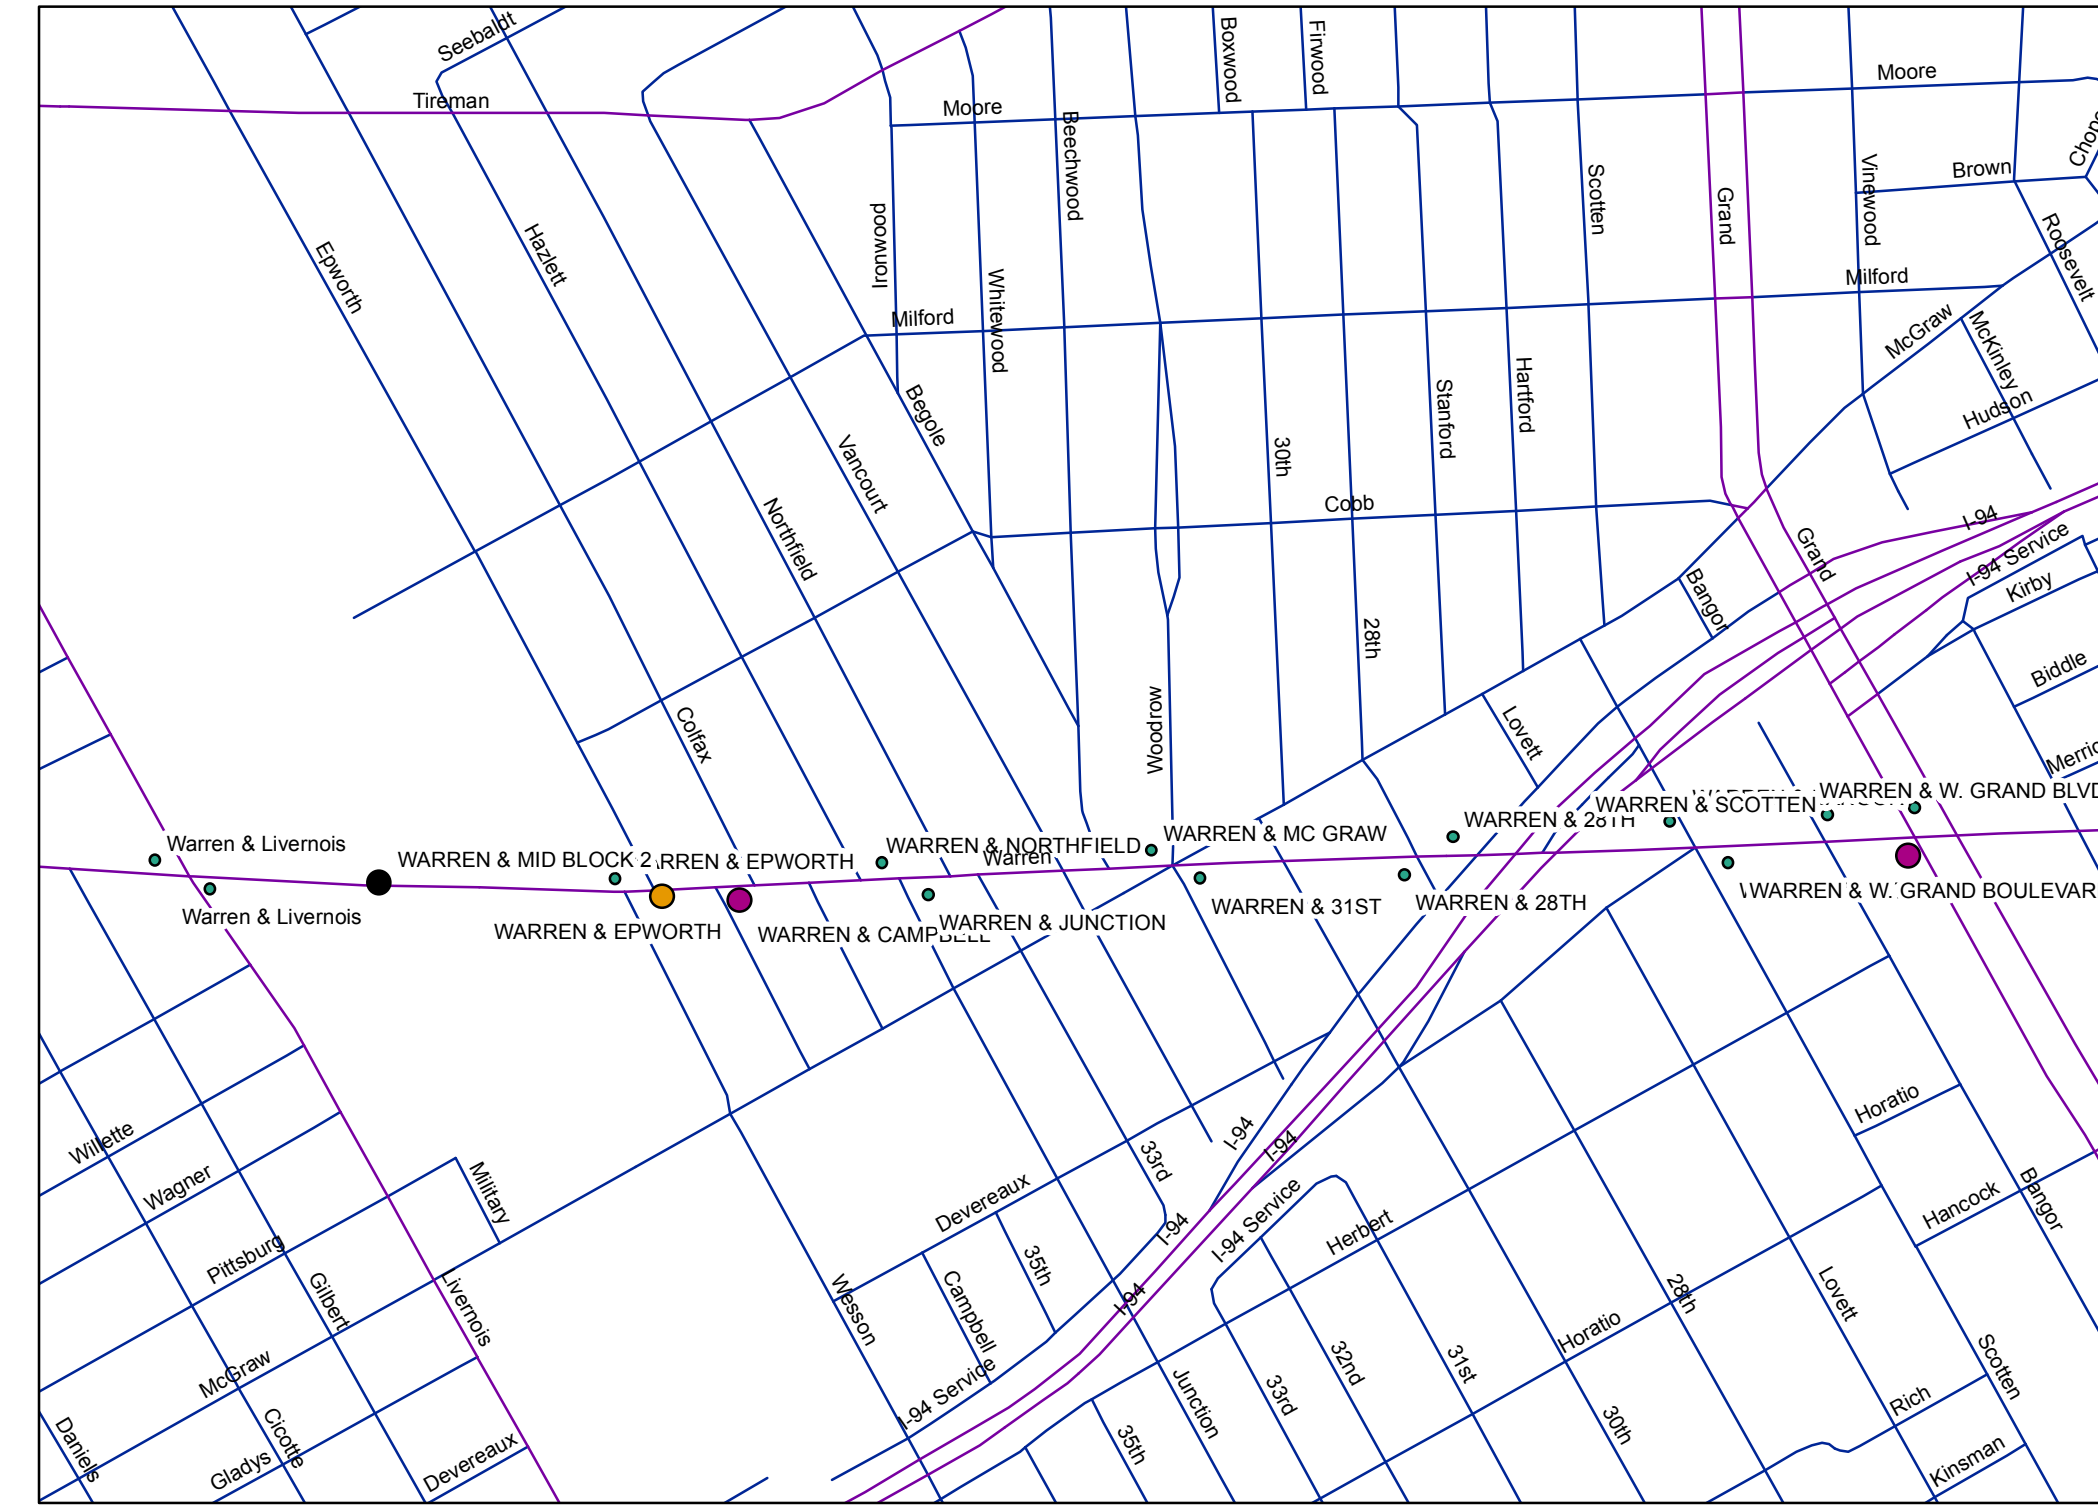

Bus Stop Optimization: Route 14 Crosstown

E. Outer Drive to Mack

Livernois to W. Grand Blvd.

Dearborn: Greenfield to Schaefer

St. Jean to Chalmers

Chrysler Fwy. to Iroquois

Dearborn: Schaefer to R/R

Legend

Crosstown Stops

- Existing Bus Stops--No Proposed Changes
- New Proposed Stop
- Stop Proposed for Elimination
- Stop Proposed for Relocation
- Proposed New Location of Relocated Stop