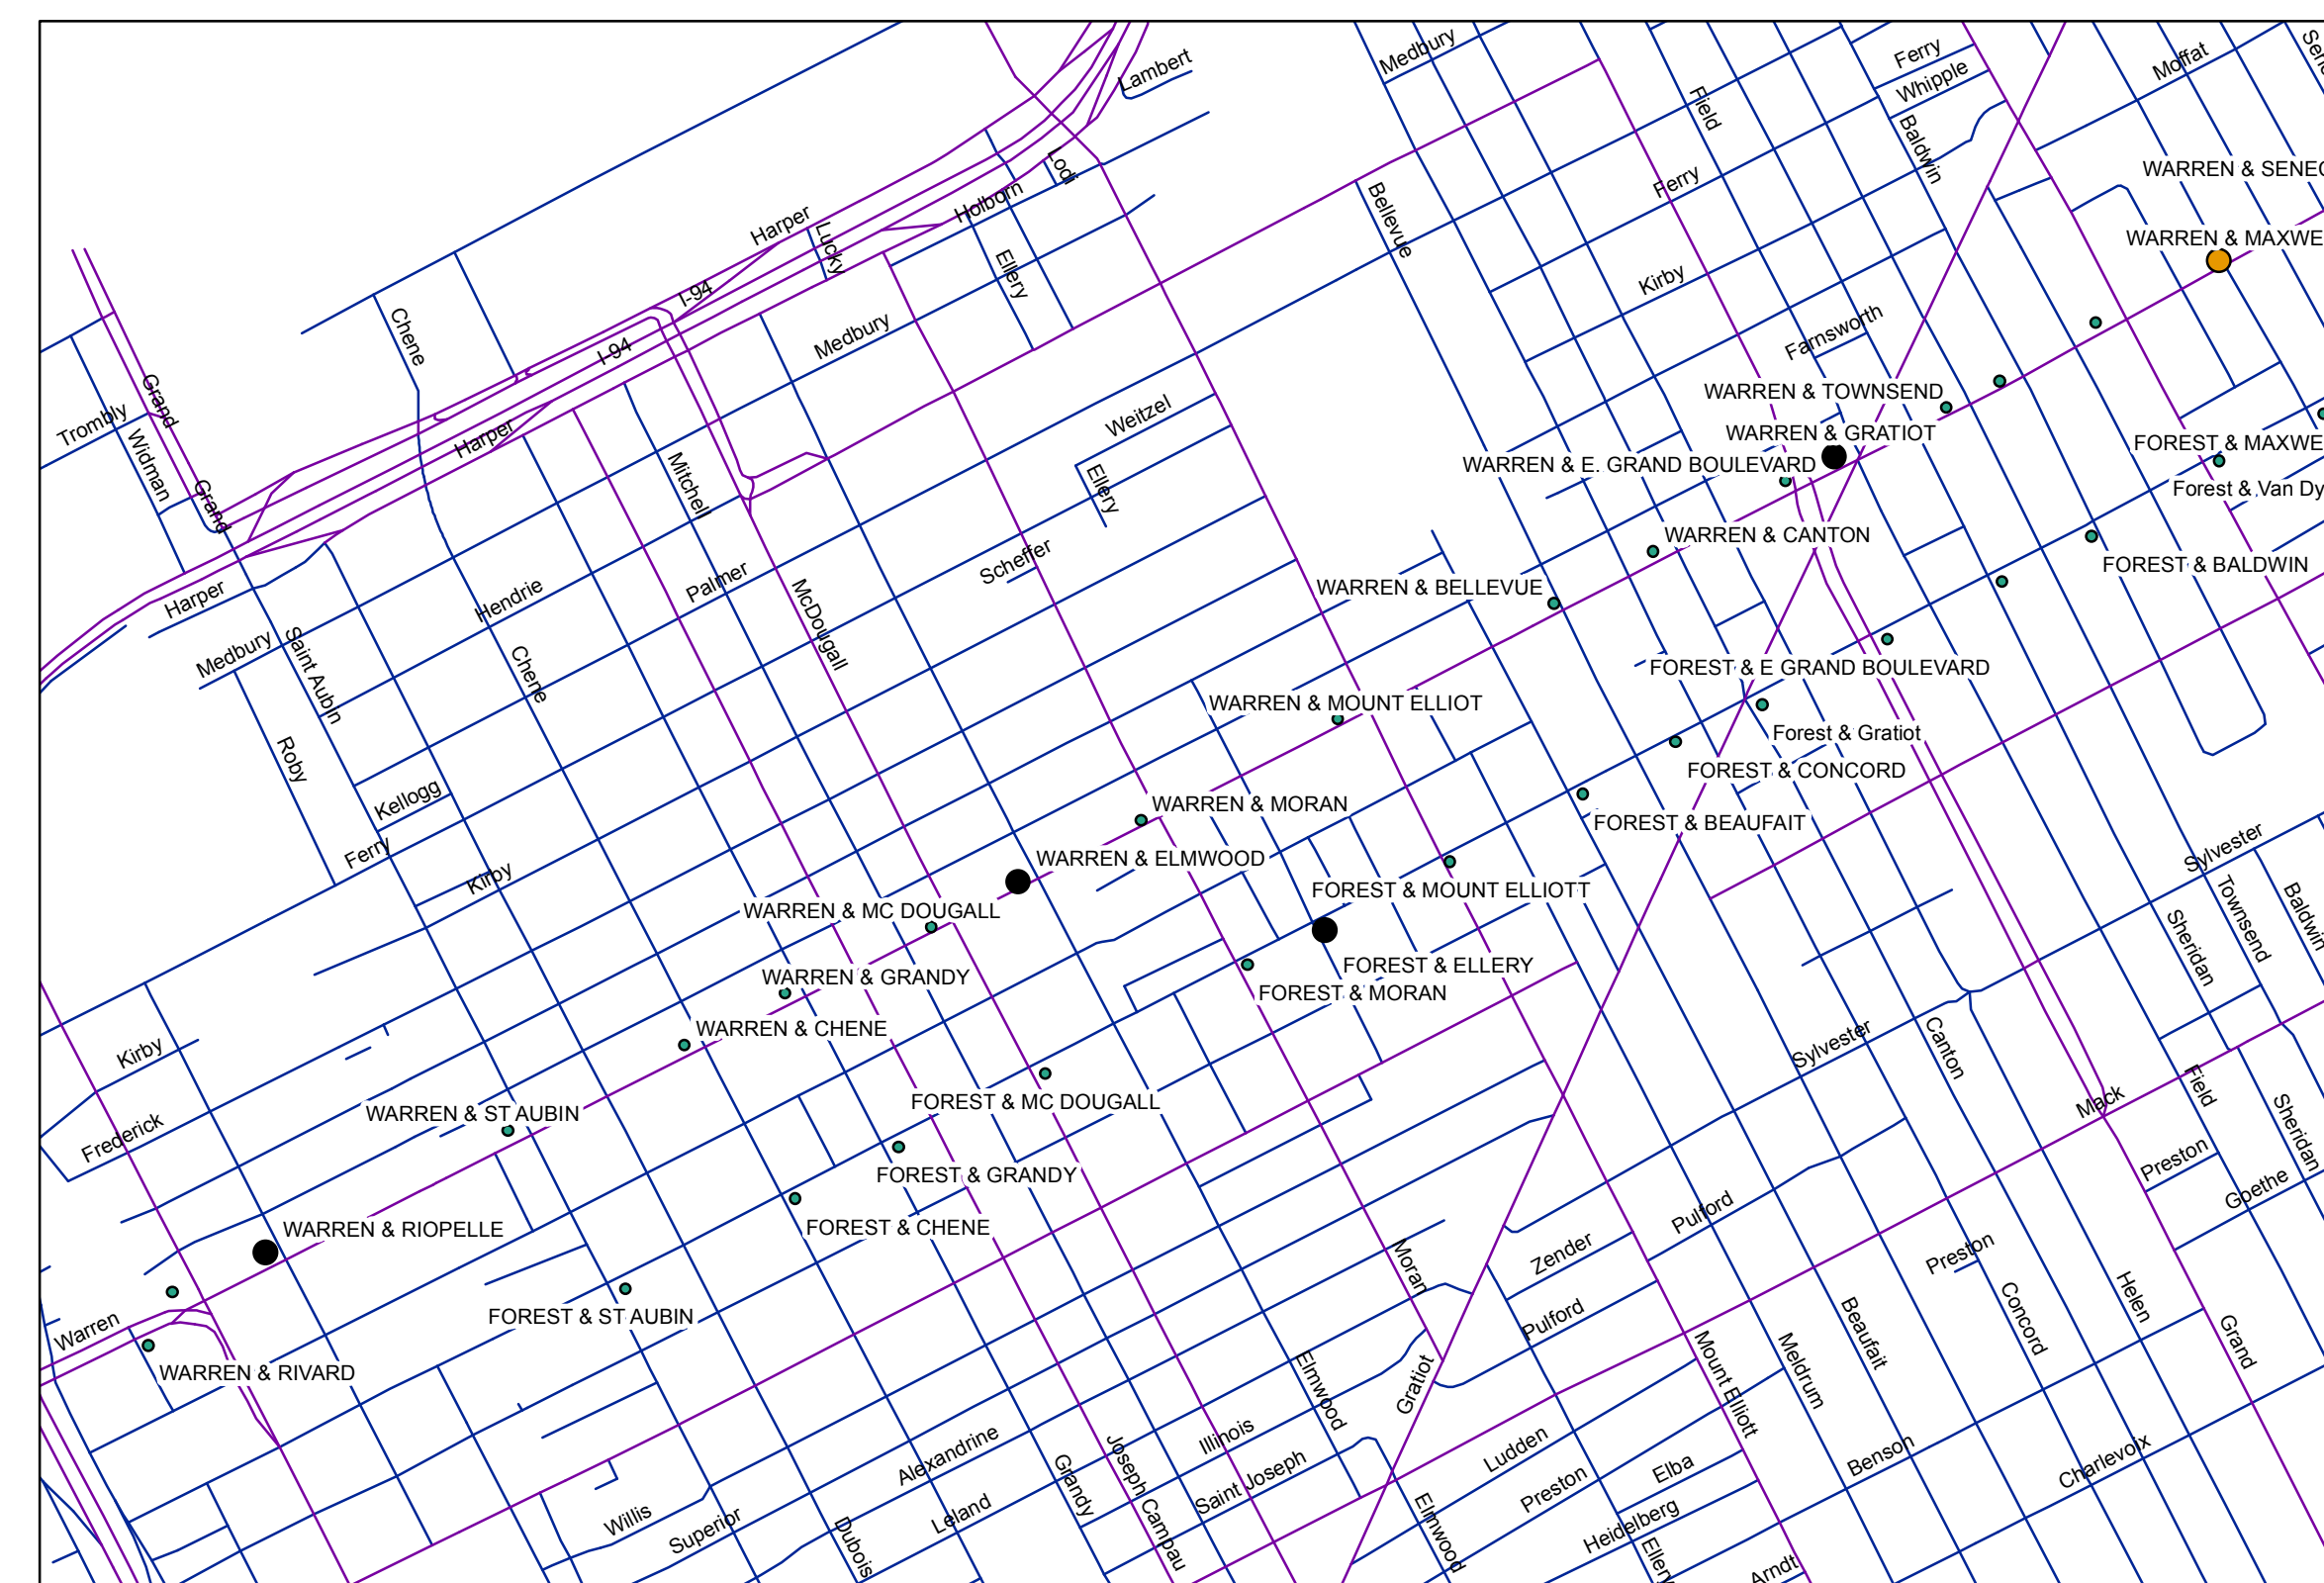

Bus Stop Optimization: Route 14 Crosstown

E. Outer Drive to Mack

Livernois to W. Grand Blvd.

Dearborn: Greenfield to Schaefer

St. Jean to Chalmers

Chrysler Fwy. to Iroquois

Dearborn: Schaefer to R/R

Legend

Crosstown Stops

- Existing Bus Stops--No Proposed Changes
- New Proposed Stop
- Stop Proposed for Elimination
- Stop Proposed for Relocation
- Proposed New Location of Relocated Stop