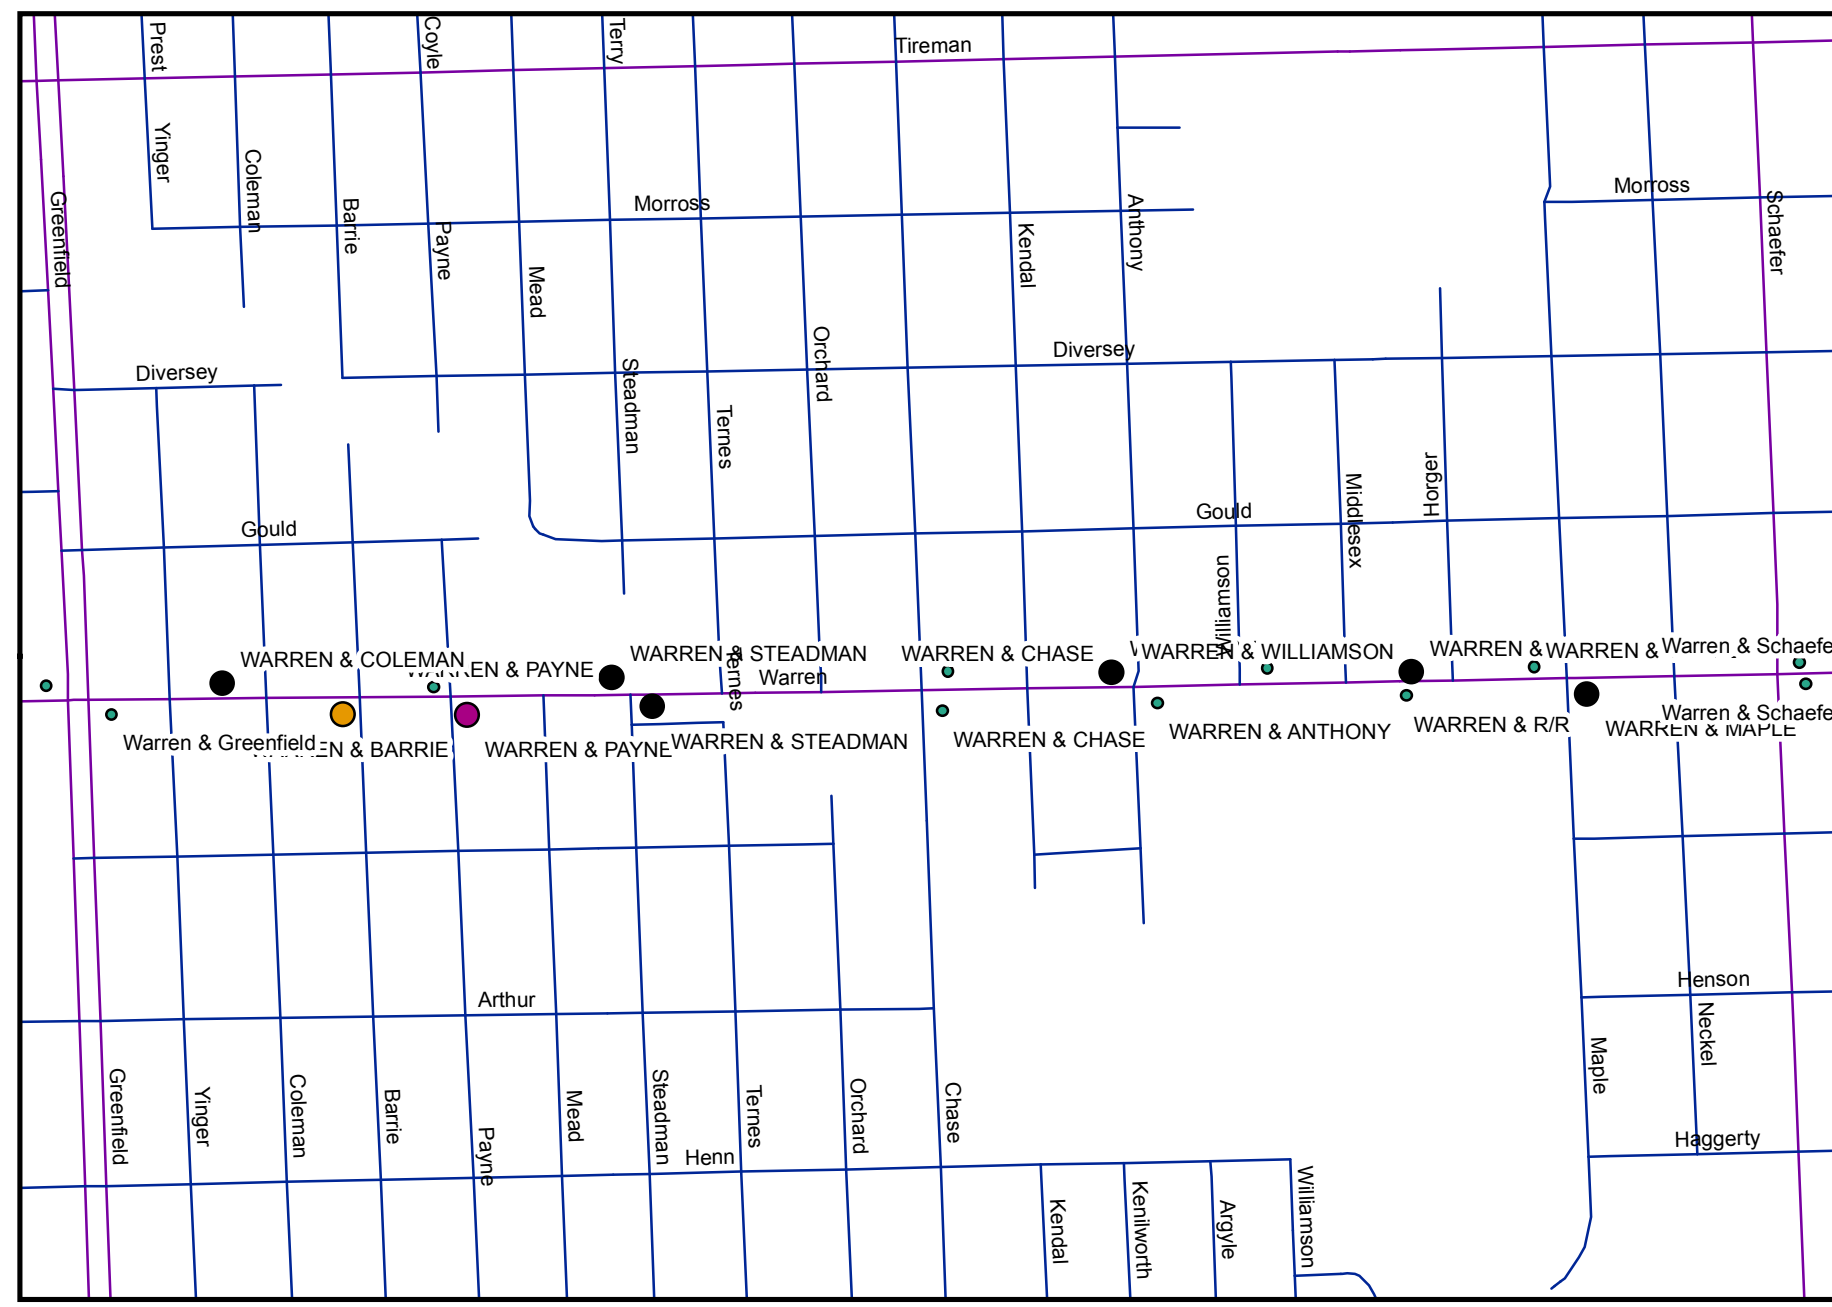

Bus Stop Optimization: Route 14 Crosstown

E. Outer Drive to Mack

Livernois to W. Grand Blvd.

Dearborn: Greenfield to Schaefer

St. Jean to Chalmers

Chrysler Fwy. to Iroquois

Dearborn: Schaefer to R/R

Legend

Crosstown Stops

- Existing Bus Stops--No Proposed Changes
- New Proposed Stop
- Stop Proposed for Elimination
- Stop Proposed for Relocation
- Proposed New Location of Relocated Stop