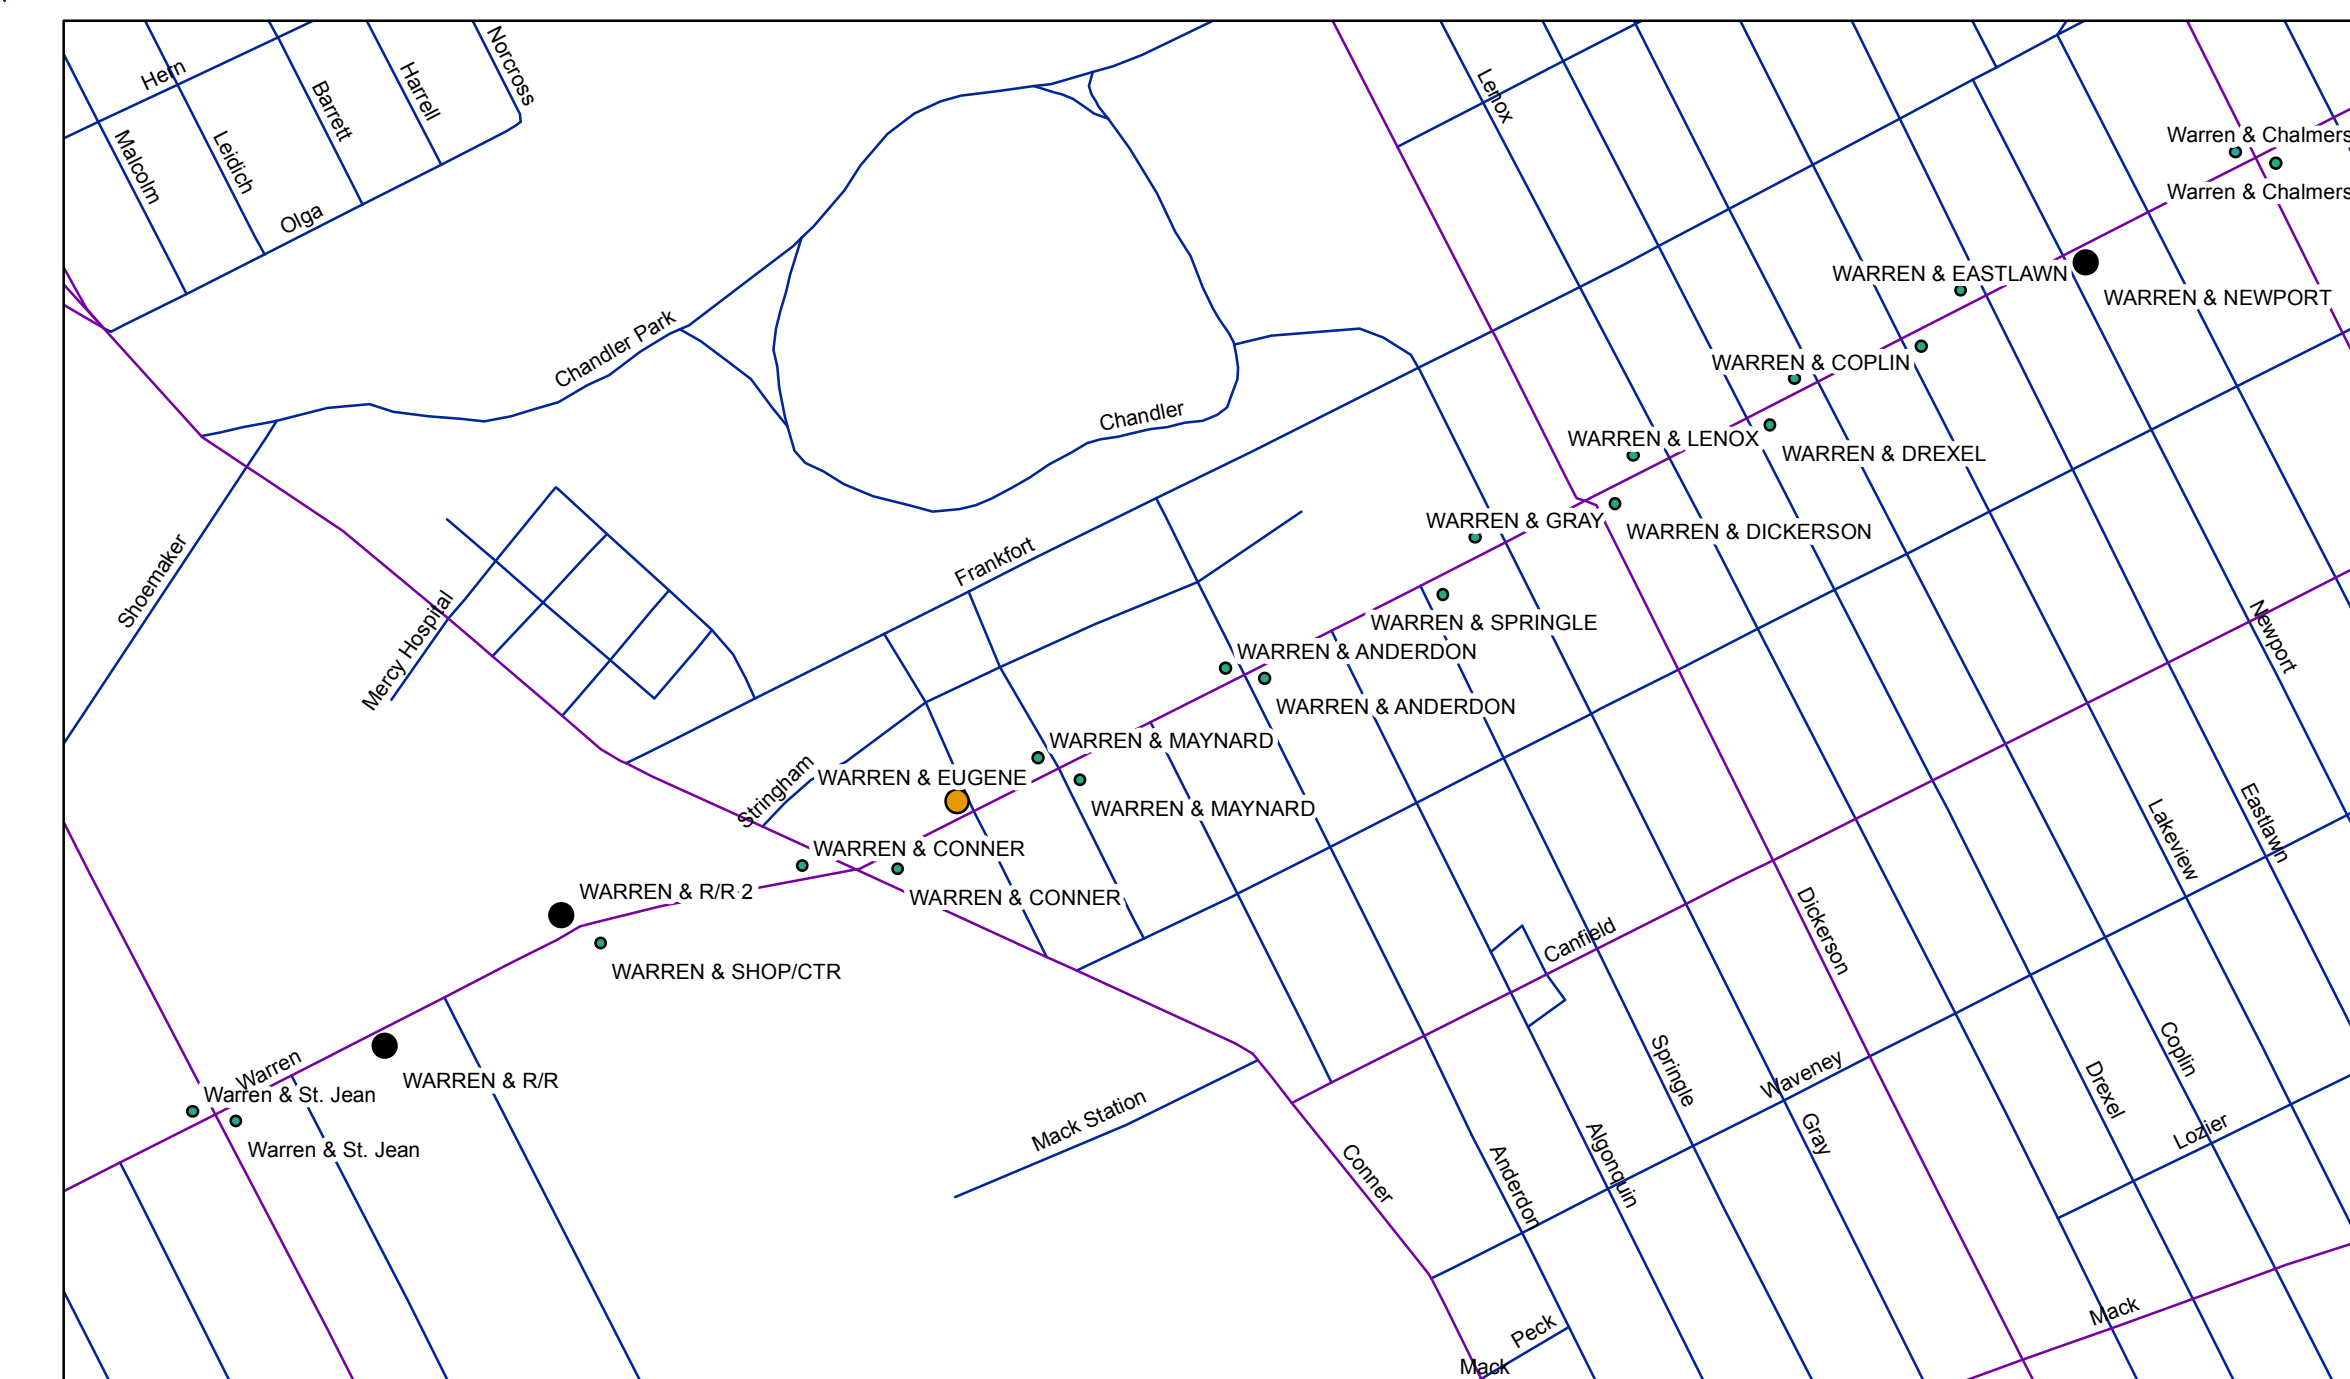

Bus Stop Optimization: Route 14 Crosstown

E. Outer Drive to Mack

Livernois to W. Grand Blvd.

Dearborn: Greenfield to Schaefer

St. Jean to Chalmers

Chrysler Fwy. to Iroquois

Dearborn: Schaefer to R/R

Legend

Crosstown Stops

- Existing Bus Stops--No Proposed Changes
- New Proposed Stop
- Stop Proposed for Elimination
- Stop Proposed for Relocation
- Proposed New Location of Relocated Stop