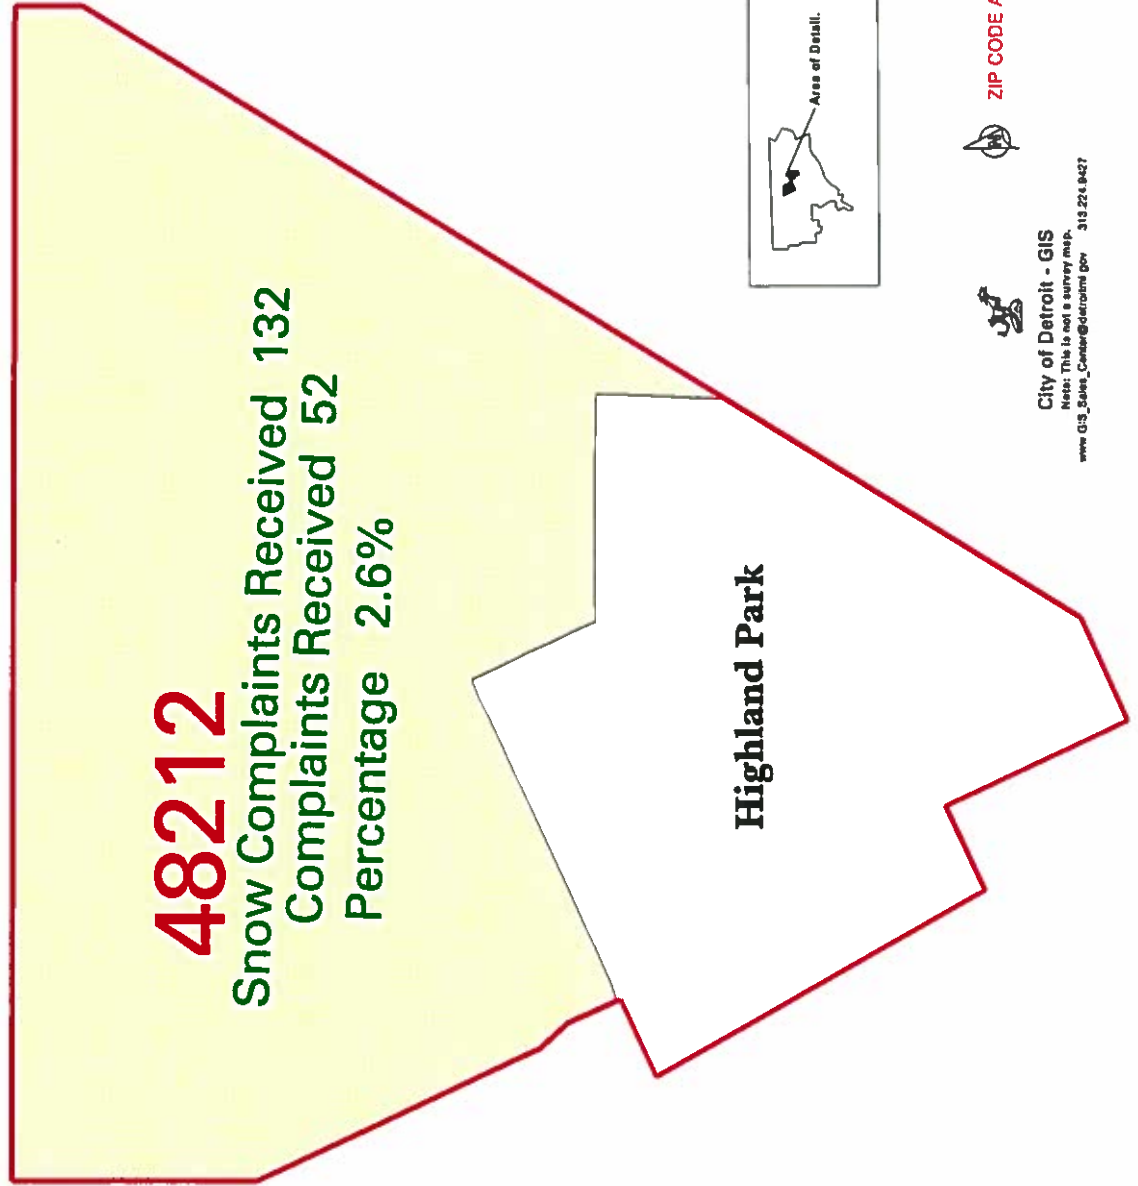

Top Two Complaints

DPW - Illegal Dumping/Debris

GSD-Remove Dead Tree (s)

Community Organizations

CBS Block Club

City of Detroit - GIS

Note: This is not a survey map.

www.GIS_Sales_Center@detroitmi.gov 313.224.8427

ZIP CODE AREA