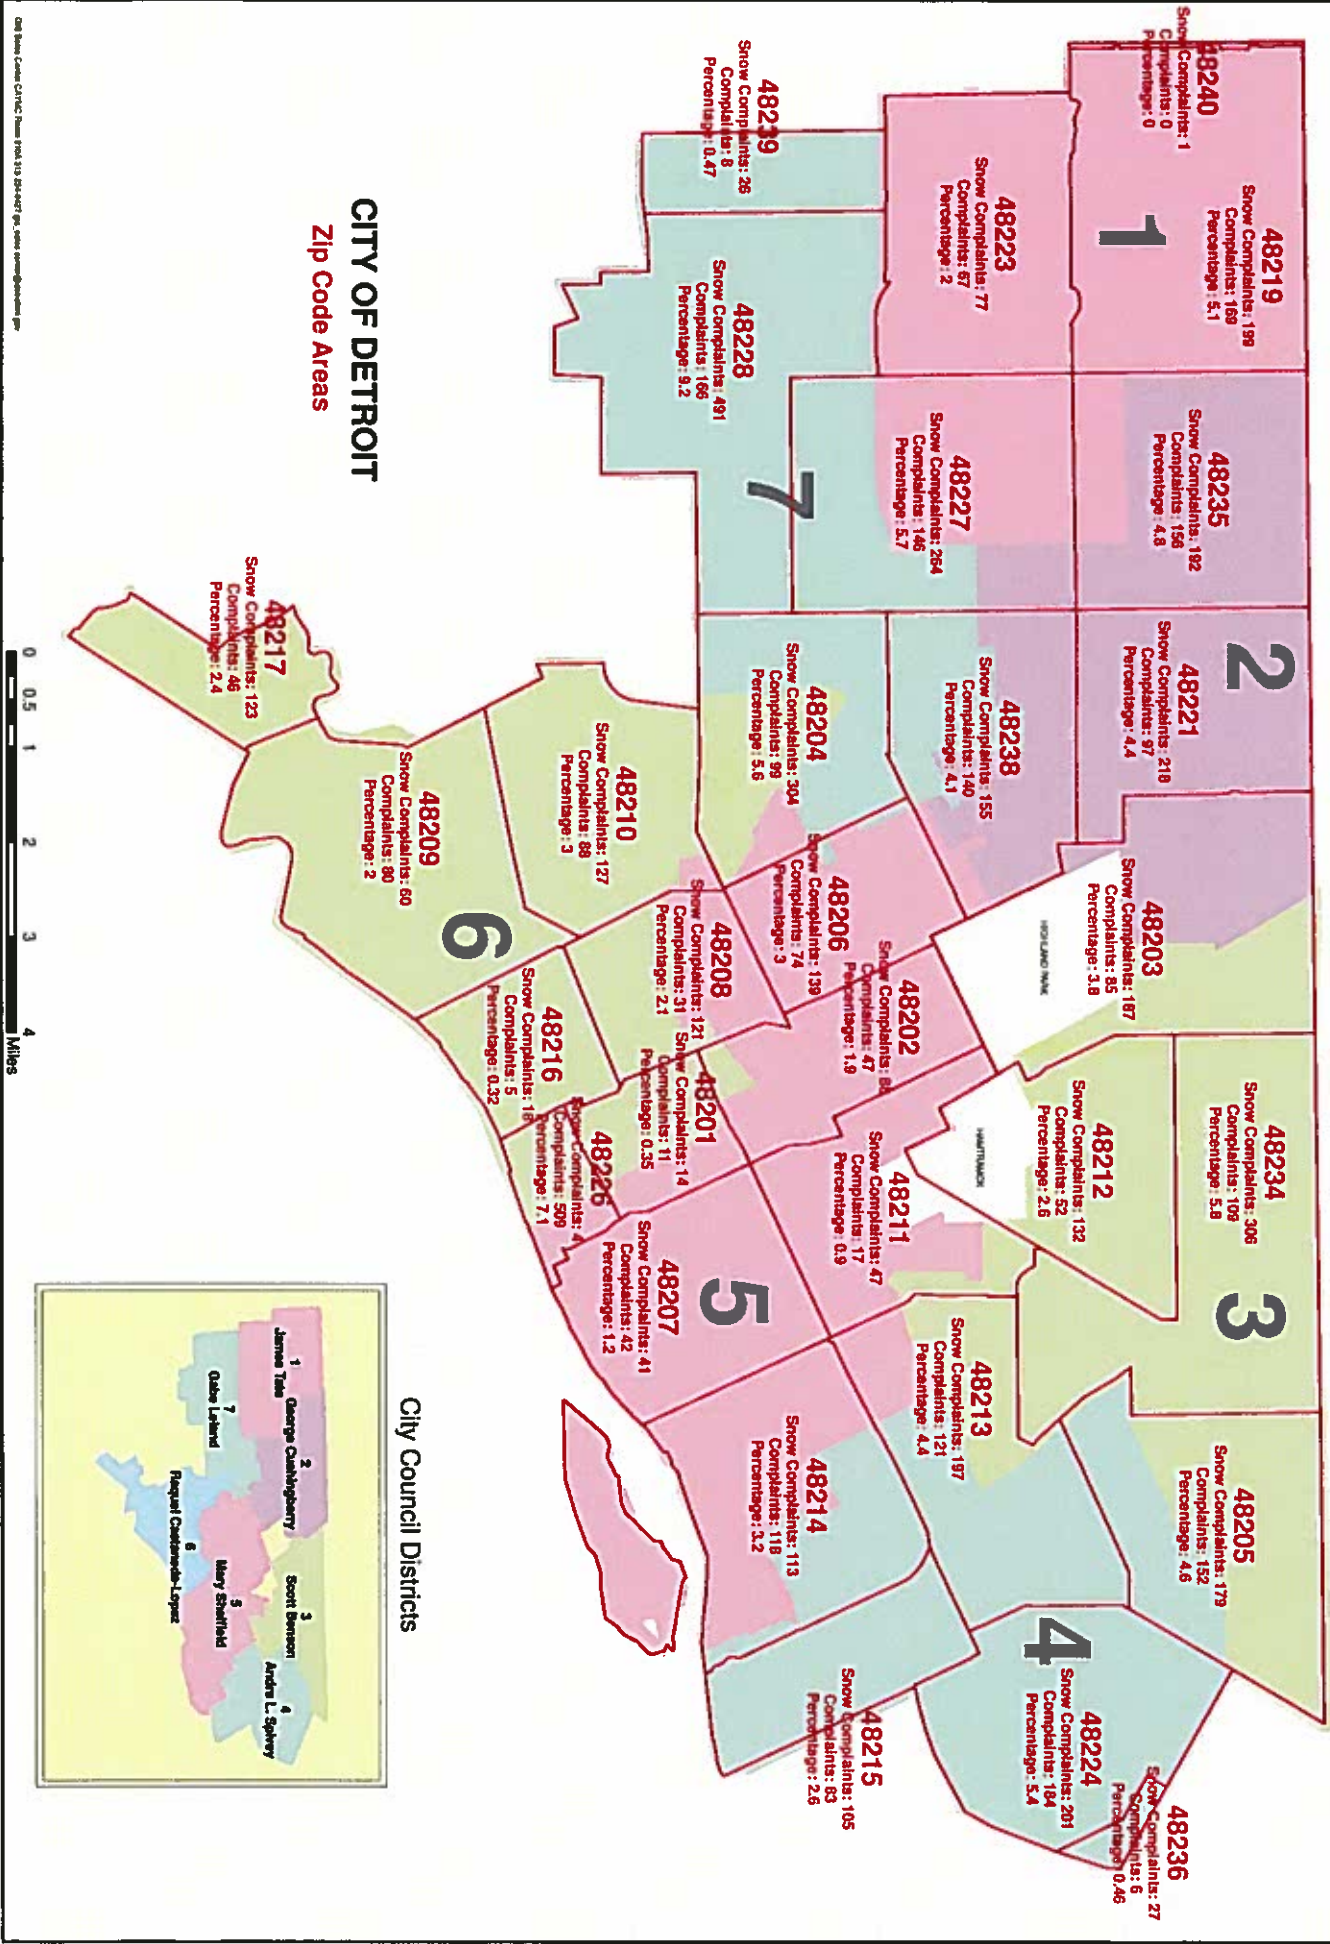

OMBUDSMAN COMPLAINTS BY ZIP CODE

March 1, 2013 - February 28, 2014

Complaints by Zip Code March 1, 2013-February 28, 2014

Zip Codes	Complaints Received	Percentage
48201	25	0.35
48202	135	1.9
48203	272	3.8
48204	403	5.6
48205	331	4.6
48206	213	3
48207	83	1.2
48208	152	2.1
48209	140	2
48210	215	3
48211	64	0.9
48212	184	2.6
48213	318	4.4
48214	231	3.2
48215	188	2.6
48216	23	0.32
48217	169	2.4
48219	368	5.1
48221	315	4.4
48223	144	2
48224	385	5.4
48226	513	7.1
48227	410	5.7
48228	657	9.2
48234	415	5.8
48235	348	4.8
48236	33	0.46
48238	295	4.1
48239	34	0.47
48240	1	0
Zip Codes Not Included	114	1.6

Total 7178