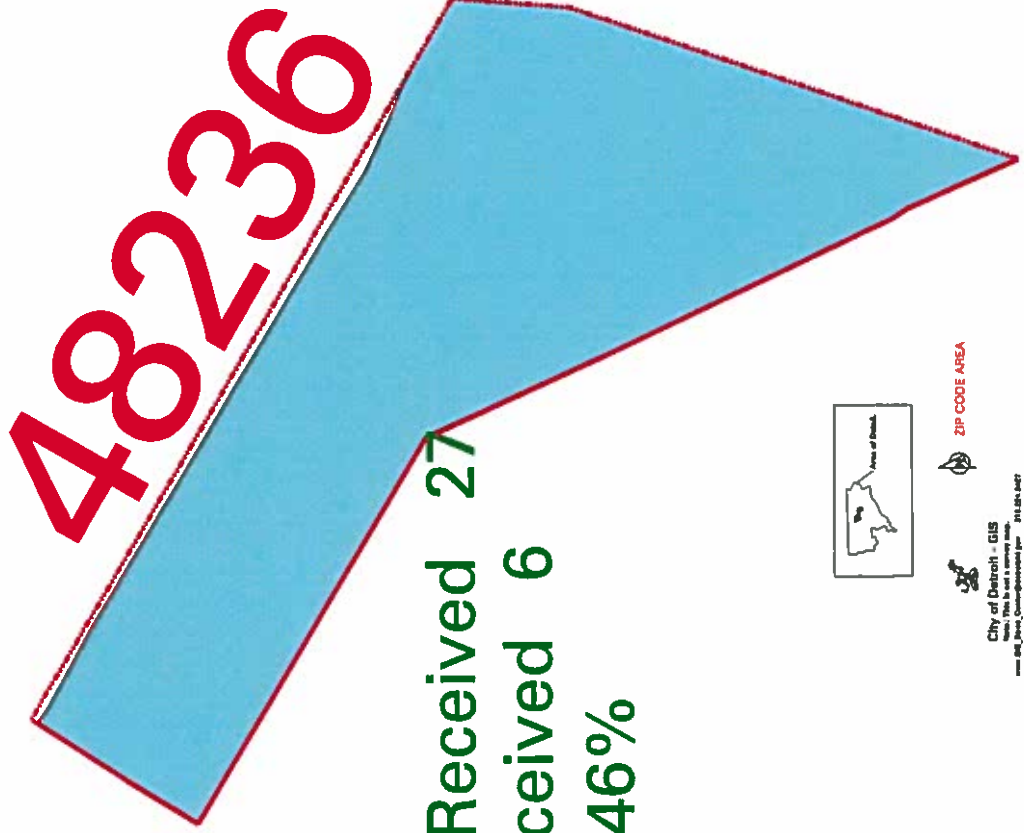

Top Two Complaints

DPW-Illegal Dumping/Debris
PLD-S treethlight (s) Out

Community Organizations
N/A

Snow Complaints Received 27
Complaints Received 6
Percentage .46%

ZIP CODE AREA