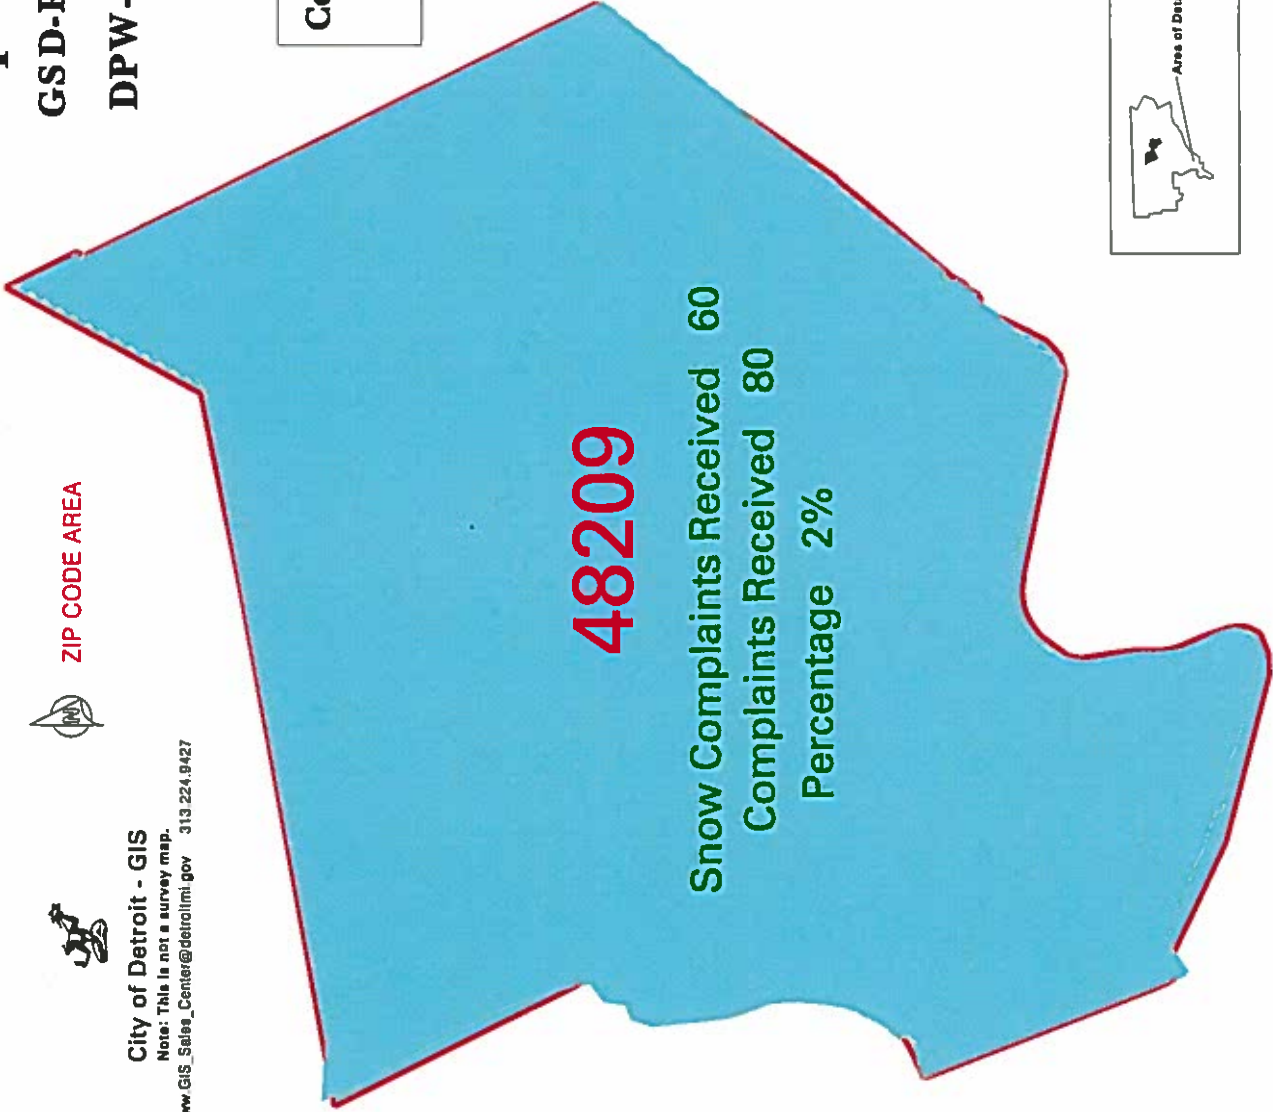

Top Two Complaints

GSD-Remove Dead Tree (s)

DPW-High Grass & Weeds

City of Detroit - GIS

Note: This is not a survey map.

www.GIS_Sales_Center@detroitmi.gov 313.224.9427

Community Organizations
Delray United Action Council