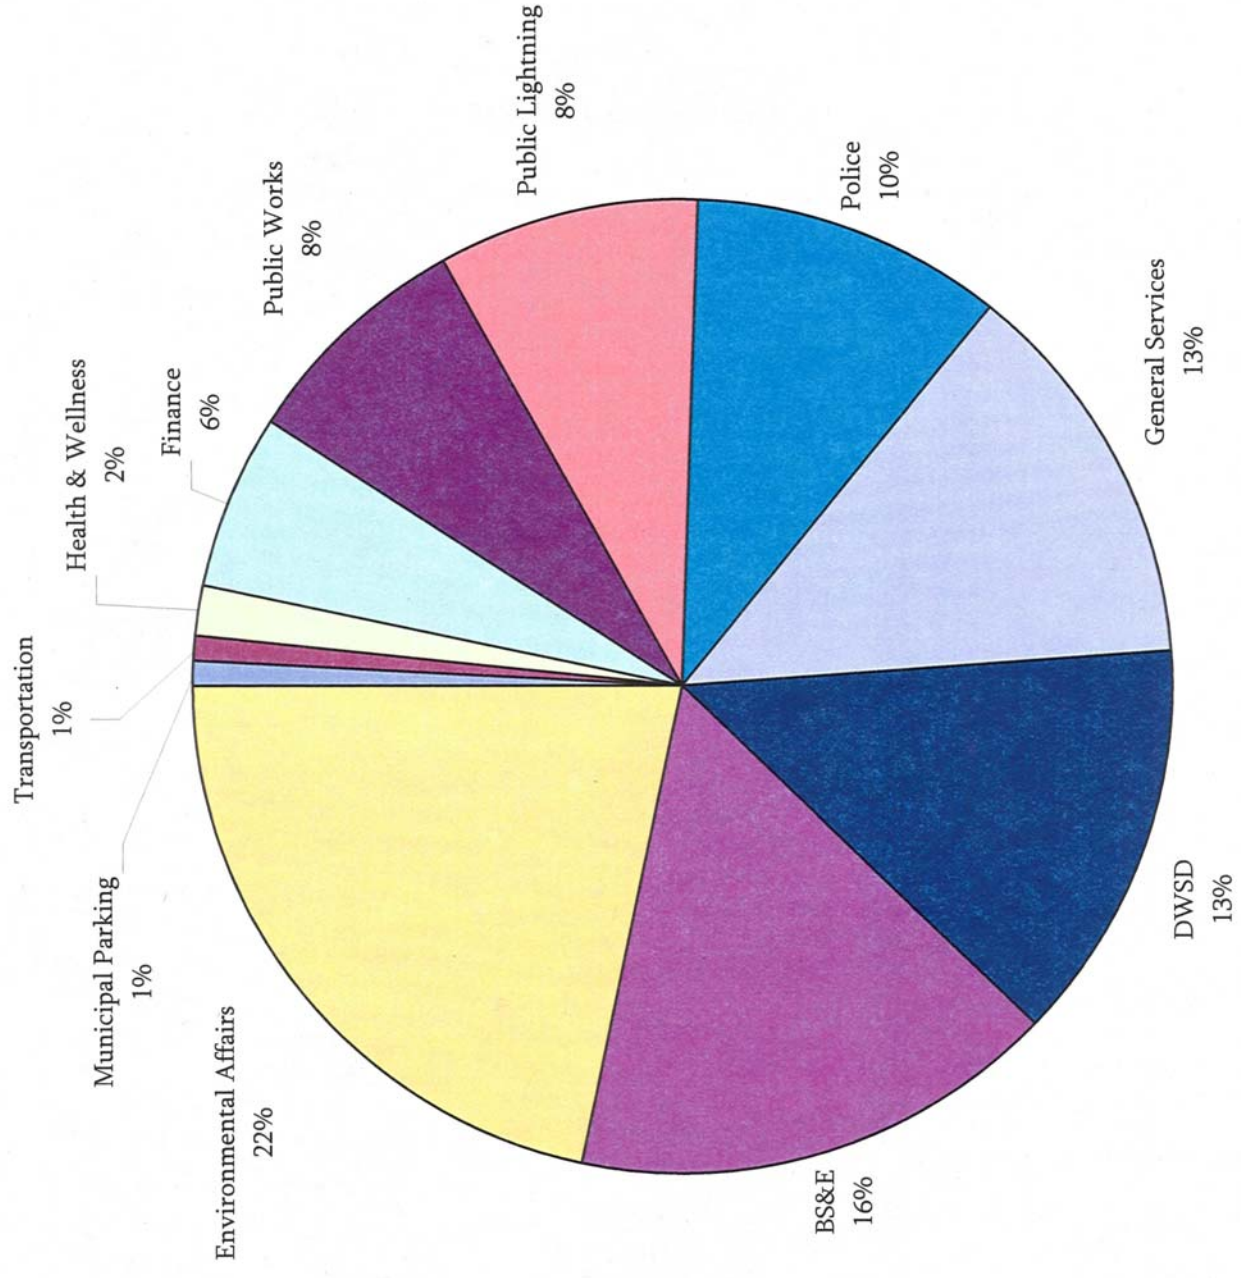

Ombudsman Complaints by Department

*Other departments were each less than one percent of total complaints and not shown on chart for clarity purposes.
Complaints received from 3/01/2007 through 2/29/2008

Department	Complaints	Percentage
Environmental Affairs	1324	21.31%
B&SE	992	15.97%
DWSD	809	13.02%
General Services	804	12.94%
Police	639	10.29%
Public Lightning	519	8.35%
Public Works	487	7.84%
Finance	344	5.54%
Health & Wellness	100	1.61%
Municipal parking	55	0.89%
Transportation	55	0.89%
P&DD	19	0.31%
Fire	16	0.26%
Housing	15	0.24%
Recreation	13	0.21%
Human Resources	11	0.18%
Law	10	0.16%
TOTAL	6212	100.00%

Complaints received from 3/01/2007 through 2/29/2008